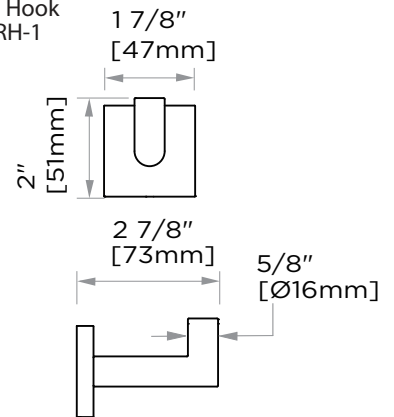

Product Code	Name	Finishes	Sizes (mm)			Sizes (Inche)		
			Length	Width	Height	Length	Width	Height
ATL-TB12	ATL-12 Towel Bar	PC, BN, MB , PB	352	47	73	13 7/8	1 7/8	2 7/8
ATL-TB18	ATL-18 Towel Bar	PC, BN, MB , PB	504	47	73	19 7/8	1 7/8	2 7/8
ATL-TB24	ATL-24 Towel Bar	PC, BN, MB , PB	657	47	73	25 7/8	1 7/8	2 7/8
ATL-TB30	ATL-30 Towel Bar	PC, BN, MB , PB	809	47	73	31 7/8	1 7/8	2 7/8
ATL-RH-1	ATL-Robe Hook	PC, BN, MB , PB	51	47	73	2	1 7/8	2 7/8
ATL-TPEURO	ATL-Tissue Holder	PC, BN, MB , PB	170	47	73	6 3/4	1 7/8	2 7/8
ATL-TRRD	ATL-Towel Ring	PC, BN, MB , PB	173	209	73	6 7/8	8 1/4	2 7/8
ATL-TRSQ	ATL-Towel Ring	PC, BN, MB , PB	190	166	73	7 1/2	6 1/2	2 7/8

NOTE: Dimensions and specifications are subject to change without notice.

12"/18"/24"/30" Towel Bar  
ATL-TB12/TB18/TB24/TB30-PB

Robe Hook  
ATL-RH-1-PB

Tissue Holder  
ATL-TPEURO-PB

Towel Ring  
ATL-TRRD-PB

Towel Ring  
ATL-TRSQ-PB

12"/18"/24"/30" Towel Bar  
ATL-TB12/TB18/TB24/TB30

Robe Hook  
ATL-RH-1

Tissue Holder  
ATL-TPEURO

Towel Ring  
ATL-TRRD

Towel Ring  
ATL-TRSQ

NOTE: Dimensions and specifications are subject to change without notice.