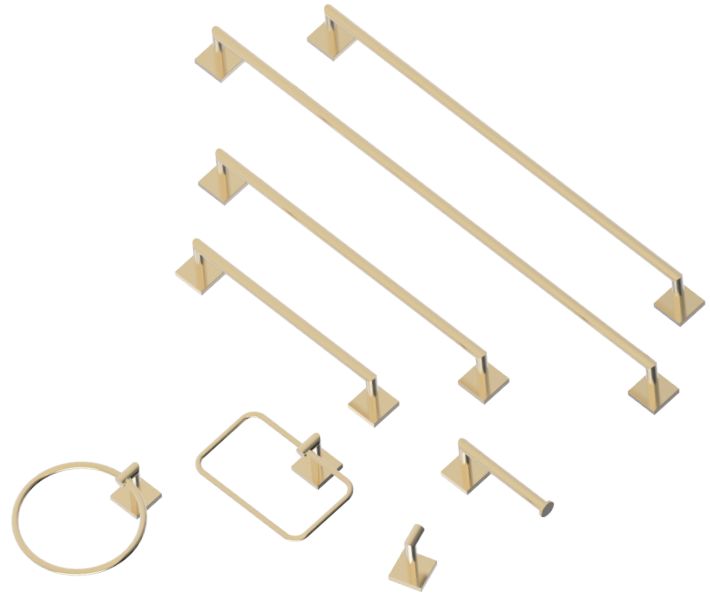

## PROSECCO BRONZE (PB)

**MATERIAL:** ZINC  
STAINLESS STEEL 304

**KEY FEATURES:** MODERN DESIGN  
ZINC+STEEL COMPOSITION  
CAST BACKINGS  
WALL MOUNTED

**AVAILABLE FINISHES:**

- POLISHED CHROME (PC)
- BRUSHED NICKEL (BN)
- MATTE BLACK (MB)
- PROSECCO BRONZE(PB)

Product Code	Name	Finishes	Sizes (mm)			Sizes (Inche)		
			Length	Width	Height	Length	Width	Height
ATL-TB12	ATL-12 Towel Bar	PC, BN, MB , PB	352	47	73	13 7/8	1 7/8	2 7/8
ATL-TB18	ATL-18 Towel Bar	PC, BN, MB , PB	504	47	73	19 7/8	1 7/8	2 7/8
ATL-TB24	ATL-24 Towel Bar	PC, BN, MB , PB	657	47	73	25 7/8	1 7/8	2 7/8
ATL-TB30	ATL-30 Towel Bar	PC, BN, MB , PB	809	47	73	31 7/8	1 7/8	2 7/8
ATL-RH-1	ATL-Robe Hook	PC, BN, MB , PB	51	47	73	2	1 7/8	2 7/8
ATL-TPEURO	ATL-Tissue Holder	PC, BN, MB , PB	170	47	73	6 3/4	1 7/8	2 7/8
ATL-TRRD	ATL-Towel Ring	PC, BN, MB , PB	173	209	73	6 7/8	8 1/4	2 7/8
ATL-TRSQ	ATL-Towel Ring	PC, BN, MB , PB	190	166	73	7 1/2	6 1/2	2 7/8

NOTE: Dimensions and specifications are subject to change without notice.

12"/18"/24"/30" Towel Bar  
ATL-TB12/TB18/TB24/TB30-PB

Robe Hook  
ATL-RH-1-PB

Tissue Holder  
ATL-TPEURO-PB

Towel Ring  
ATL-TRRD-PB

Towel Ring  
ATL-TRSQ-PB

12"/18"/24"/30" Towel Bar  
ATL-TB12/TB18/TB24/TB30

Robe Hook  
ATL-RH-1

Tissue Holder  
ATL-TPEURO

Towel Ring  
ATL-TRRD

Towel Ring  
ATL-TRSQ

NOTE: Dimensions and specifications are subject to change without notice.