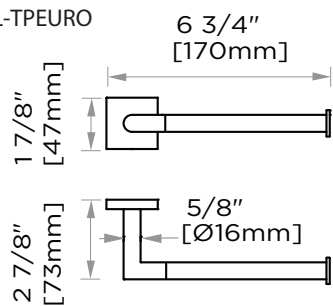

Product Code	Name	Finishes	Sizes (mm)			Sizes (Inche)		
			Length	Width	Height	Length	Width	Height
ATL-TB12	ATL-12 Towel Bar	PC, BN, MB , PB	352	47	73	13 7/8	1 7/8	2 7/8
ATL-TB18	ATL-18 Towel Bar	PC, BN, MB , PB	504	47	73	19 7/8	1 7/8	2 7/8
ATL-TB24	ATL-24 Towel Bar	PC, BN, MB , PB	657	47	73	25 7/8	1 7/8	2 7/8
ATL-TB30	ATL-30 Towel Bar	PC, BN, MB , PB	809	47	73	31 7/8	1 7/8	2 7/8
ATL-RH-1	ATL-Robe Hook	PC, BN, MB , PB	51	47	73	2	1 7/8	2 7/8
ATL-TPEURO	ATL-Tissue Holder	PC, BN, MB , PB	170	47	73	6 3/4	1 7/8	2 7/8
ATL-TRRD	ATL-Towel Ring	PC, BN, MB , PB	173	209	73	6 7/8	8 1/4	2 7/8
ATL-TRSQ	ATL-Towel Ring	PC, BN, MB , PB	190	166	73	7 1/2	6 1/2	2 7/8

NOTE: Dimensions and specifications are subject to change without notice.

12"/18"/24"/30" Towel Bar  
ATL-TB12/TB18/TB24/TB30-PB

Robe Hook  
ATL-RH-1-PB

Tissue Holder  
ATL-TPEURO-PB

Towel Ring  
ATL-TRRD-PB

Towel Ring  
ATL-TRSQ-PB

12"/18"/24"/30" Towel Bar  
ATL-TB12/TB18/TB24/TB30

Robe Hook  
ATL-RH-1

Tissue Holder  
ATL-TPEURO

Towel Ring  
ATL-TRRD

Towel Ring  
ATL-TRSQ

NOTE: Dimensions and specifications are subject to change without notice.