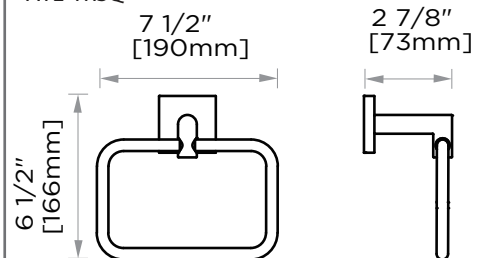

Product Code	Name	Finishes	Sizes (mm)			Sizes (Inche)		
			Length	Width	Height	Length	Width	Height
ATL-TB12	ATL-12 Towel Bar	PC, BN, MB , PB	352	47	73	13 7/8	1 7/8	2 7/8
ATL-TB18	ATL-18 Towel Bar	PC, BN, MB , PB	504	47	73	19 7/8	1 7/8	2 7/8
ATL-TB24	ATL-24 Towel Bar	PC, BN, MB , PB	657	47	73	25 7/8	1 7/8	2 7/8
ATL-TB30	ATL-30 Towel Bar	PC, BN, MB , PB	809	47	73	31 7/8	1 7/8	2 7/8
ATL-RH-1	ATL-Robe Hook	PC, BN, MB , PB	51	47	73	2	1 7/8	2 7/8
ATL-TPEURO	ATL-Tissue Holder	PC, BN, MB , PB	170	47	73	6 3/4	1 7/8	2 7/8
ATL-TRRD	ATL-Towel Ring	PC, BN, MB , PB	173	209	73	6 7/8	8 1/4	2 7/8
ATL-TRSQ	ATL-Towel Ring	PC, BN, MB , PB	190	166	73	7 1/2	6 1/2	2 7/8

NOTE: Dimensions and specifications are subject to change without notice.

12"/18"/24"/30" Towel Bar  
ATL-TB12/TB18/TB24/TB30-PB

Robe Hook  
ATL-RH-1-PB

Tissue Holder  
ATL-TPEURO-PB

Towel Ring  
ATL-TRRD-PB

Towel Ring  
ATL-TRSQ-PB

12"/18"/24"/30" Towel Bar  
ATL-TB12/TB18/TB24/TB30

Robe Hook  
ATL-RH-1

Tissue Holder  
ATL-TPEURO

Towel Ring  
ATL-TRRD

Towel Ring  
ATL-TRSQ

NOTE: Dimensions and specifications are subject to change without notice.