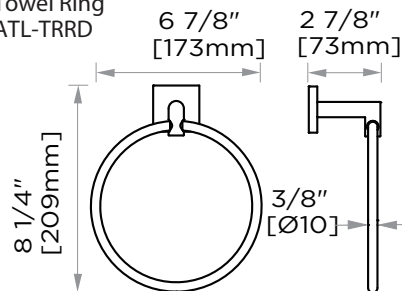

Product Code	Name	Finishes	Sizes (mm)			Sizes (Inche)		
			Length	Width	Height	Length	Width	Height
ATL-TB12	ATL-12 Towel Bar	PC, BN, MB , PB	352	47	73	13 7/8	1 7/8	2 7/8
ATL-TB18	ATL-18 Towel Bar	PC, BN, MB , PB	504	47	73	19 7/8	1 7/8	2 7/8
ATL-TB24	ATL-24 Towel Bar	PC, BN, MB , PB	657	47	73	25 7/8	1 7/8	2 7/8
ATL-TB30	ATL-30 Towel Bar	PC, BN, MB , PB	809	47	73	31 7/8	1 7/8	2 7/8
ATL-RH-1	ATL-Robe Hook	PC, BN, MB , PB	51	47	73	2	1 7/8	2 7/8
ATL-TPEURO	ATL-Tissue Holder	PC, BN, MB , PB	170	47	73	6 3/4	1 7/8	2 7/8
ATL-TRRD	ATL-Towel Ring	PC, BN, MB , PB	173	209	73	6 7/8	8 1/4	2 7/8
ATL-TRSQ	ATL-Towel Ring	PC, BN, MB , PB	190	166	73	7 1/2	6 1/2	2 7/8

NOTE: Dimensions and specifications are subject to change without notice.

12"/18"/24"/30" Towel Bar  
ATL-TB12/TB18/TB24/TB30-PB

Robe Hook  
ATL-RH-1-PB

Tissue Holder  
ATL-TPEURO-PB

Towel Ring  
ATL-TRRD-PB

Towel Ring  
ATL-TRSQ-PB

12"/18"/24"/30" Towel Bar  
ATL-TB12/TB18/TB24/TB30

Robe Hook  
ATL-RH-1

Tissue Holder  
ATL-TPEURO

Towel Ring  
ATL-TRRD

Towel Ring  
ATL-TRSQ

NOTE: Dimensions and specifications are subject to change without notice.