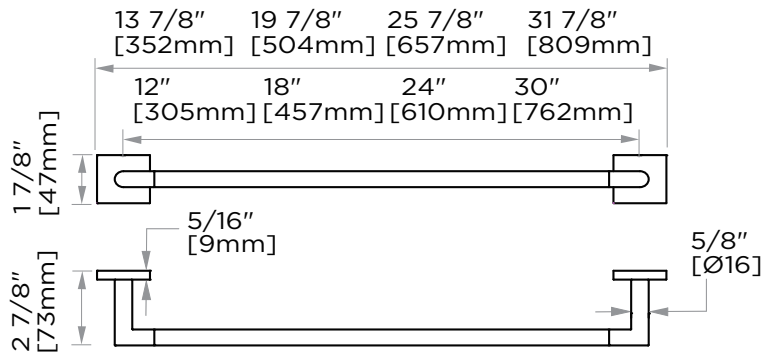

Product Code	Name	Finishes	Sizes (mm)			Sizes (Inche)		
			Length	Width	Height	Length	Width	Height
ATL-TB12	ATL-12 Towel Bar	PC, BN, MB , PB	352	47	73	13 7/8	1 7/8	2 7/8
ATL-TB18	ATL-18 Towel Bar	PC, BN, MB , PB	504	47	73	19 7/8	1 7/8	2 7/8
ATL-TB24	ATL-24 Towel Bar	PC, BN, MB , PB	657	47	73	25 7/8	1 7/8	2 7/8
ATL-TB30	ATL-30 Towel Bar	PC, BN, MB , PB	809	47	73	31 7/8	1 7/8	2 7/8
ATL-RH-1	ATL-Robe Hook	PC, BN, MB , PB	51	47	73	2	1 7/8	2 7/8
ATL-TPEURO	ATL-Tissue Holder	PC, BN, MB , PB	170	47	73	6 3/4	1 7/8	2 7/8
ATL-TRRD	ATL-Towel Ring	PC, BN, MB , PB	173	209	73	6 7/8	8 1/4	2 7/8
ATL-TRSQ	ATL-Towel Ring	PC, BN, MB , PB	190	166	73	7 1/2	6 1/2	2 7/8

NOTE: Dimensions and specifications are subject to change without notice.

12"/18"/24"/30" Towel Bar  
ATL-TB12/TB18/TB24/TB30-PB

Robe Hook  
ATL-RH-1-PB

Tissue Holder  
ATL-TPEURO-PB

Towel Ring  
ATL-TRRD-PB

Towel Ring  
ATL-TRSQ-PB

12"/18"/24"/30" Towel Bar  
ATL-TB12/TB18/TB24/TB30

Robe Hook  
ATL-RH-1

Tissue Holder  
ATL-TPEURO

Towel Ring  
ATL-TRRD

Towel Ring  
ATL-TRSQ

NOTE: Dimensions and specifications are subject to change without notice.