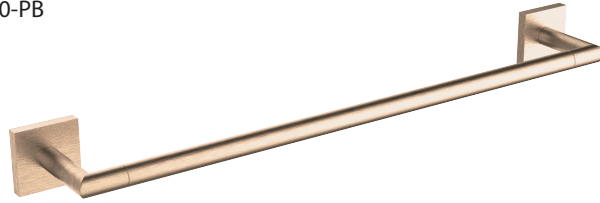

## PROSECCO BRONZE (PB)

**MATERIAL:** ZINC  
STAINLESS STEEL 304

**KEY FEATURES:** MODERN DESIGN  
ZINC+STEEL COMPOSITION  
CAST BACKINGS  
WALL MOUNTED

**AVAILABLE FINISHES:**

- POLISHED CHROME (PC)
- BRUSHED NICKEL (BN)
- MATTE BLACK (MB)
- PROSECCO BRONZE(PB)

Product Code	Name	Finishes	Sizes (mm)			Sizes (Inche)		
			Length	Width	Height	Length	Width	Height
ATL-TB12	ATL-12 Towel Bar	PC, BN, MB , PB	352	47	73	13 7/8	1 7/8	2 7/8
ATL-TB18	ATL-18 Towel Bar	PC, BN, MB , PB	504	47	73	19 7/8	1 7/8	2 7/8
ATL-TB24	ATL-24 Towel Bar	PC, BN, MB , PB	657	47	73	25 7/8	1 7/8	2 7/8
ATL-TB30	ATL-30 Towel Bar	PC, BN, MB , PB	809	47	73	31 7/8	1 7/8	2 7/8
ATL-RH-1	ATL-Robe Hook	PC, BN, MB , PB	51	47	73	2	1 7/8	2 7/8
ATL-TPEURO	ATL-Tissue Holder	PC, BN, MB , PB	170	47	73	6 3/4	1 7/8	2 7/8
ATL-TRRD	ATL-Towel Ring	PC, BN, MB , PB	173	209	73	6 7/8	8 1/4	2 7/8
ATL-TRSQ	ATL-Towel Ring	PC, BN, MB , PB	190	166	73	7 1/2	6 1/2	2 7/8

NOTE: Dimensions and specifications are subject to change without notice.

12"/18"/24"/30" Towel Bar  
ATL-TB12/TB18/TB24/TB30-PB

Robe Hook  
ATL-RH-1-PB

Tissue Holder  
ATL-TPEURO-PB

Towel Ring  
ATL-TRRD-PB