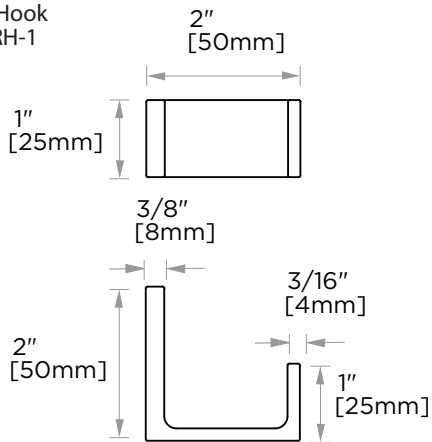

Product Code	Name	Finishes	Sizes (mm)			Sizes (Inches)		
			Length	Width	Height	Length	Width	Height
ORD - TB18	ORD-18 Towel Bar	PC, BN, MB	457	25	72	18	1	2 7/8
ORD - TB24	ORD-24 Towel Bar	PC, BN, MB	600	25	72	24	1	2 7/8
ORD - TB30	ORD-30 Towel Bar	PC, BN, MB	760	25	72	30	1	2 7/8
ORD - RH-1	ORD-Robe Hook	PC, BN, MB	50	25	50	2	1	2
ORD - TPEURO	ORD-Tissue Holder	PC, BN, MB	150	25	72	5 7/8	1	2 7/8
ORD - TRRD	ORD-Towel Ring	PC, BN, MB	254	25	72	10	1	2 7/8
ORD - TRSQ	ORD-Towel Ring	PC, BN, MB	200	135	78	7 7/8	5 1/4	3 1/8

NOTE: Dimensions and specifications are subject to change without notice.

18"/24"/30" Towel Bar  
ORD-TB18/TB24/TB30-PC

Robe Hook  
ORD-RH-1-PC

Tissue Holder  
ORD-TPEURO-PC

Towel Ring  
ORD-TRRD-PC

Towel Ring  
ORD-TRSQ-PC

NOTE: Dimensions and specifications are subject to change without notice.

18"/24"/30" Towel Bar  
ORD-TB18/TB24/TB30

Robe Hook  
ORD-RH-1

Tissue Holder  
ORD-TPEURO

Towel Ring  
ORD-TRRD

Towel Ring  
ORD-TRSQ