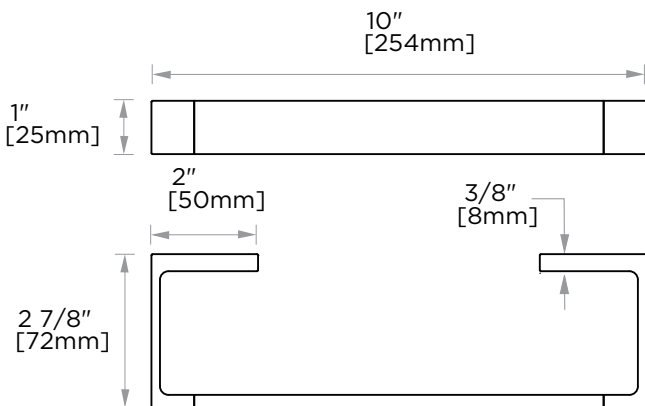

Product Code	Name	Finishes	Sizes (mm)			Sizes (Inches)		
			Length	Width	Height	Length	Width	Height
ORD - TB18	ORD-18 Towel Bar	PC, BN, MB	457	25	72	18	1	2 7/8
ORD - TB24	ORD-24 Towel Bar	PC, BN, MB	600	25	72	24	1	2 7/8
ORD - TB30	ORD-30 Towel Bar	PC, BN, MB	760	25	72	30	1	2 7/8
ORD - RH-1	ORD-Robe Hook	PC, BN, MB	50	25	50	2	1	2
ORD - TPEURO	ORD-Tissue Holder	PC, BN, MB	150	25	72	5 7/8	1	2 7/8
ORD - TRRD	ORD-Towel Ring	PC, BN, MB	254	25	72	10	1	2 7/8
ORD - TRSQ	ORD-Towel Ring	PC, BN, MB	200	135	78	7 7/8	5 1/4	3 1/8

NOTE: Dimensions and specifications are subject to change without notice.

18"/24"/30" Towel Bar  
ORD-TB18/TB24/TB30-PC

Robe Hook  
ORD-RH-1-PC

Tissue Holder  
ORD-TPEURO-PC

Towel Ring  
ORD-TRRD-PC

Towel Ring  
ORD-TRSQ-PC

NOTE: Dimensions and specifications are subject to change without notice.

18"/24"/30" Towel Bar  
ORD-TB18/TB24/TB30

Robe Hook  
ORD-RH-1

Tissue Holder  
ORD-TPEURO

Towel Ring  
ORD-TRRD

Towel Ring  
ORD-TRSQ

NOTE: Dimensions and specifications are subject to change without notice.