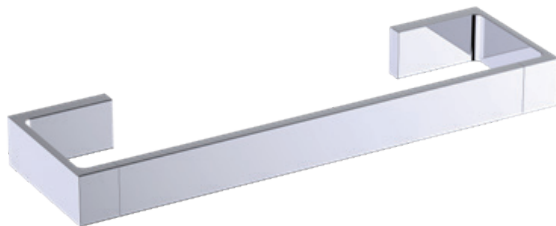

## POLISHED CHROME (PC)

**MATERIAL:** ZINC  
STAINLESS STEEL 304

**KEY FEATURES:** MODERN DESIGN  
ZINC+STEEL COMPOSITION  
CAST BACKINGS  
WALL MOUNTED

**AVAILABLE FINISHES:**

- POLISHED CHROME (PC)
- BRUSHED NICKEL (BN)
- MATTE BLACK (MB)

Product Code	Name	Finishes	Sizes (mm)			Sizes (Inches)		
			Length	Width	Height	Length	Width	Height
ORD - TB18	ORD-18 Towel Bar	PC, BN, MB	457	25	72	18	1	2 7/8
ORD - TB24	ORD-24 Towel Bar	PC, BN, MB	600	25	72	24	1	2 7/8
ORD - TB30	ORD-30 Towel Bar	PC, BN, MB	760	25	72	30	1	2 7/8
ORD - RH-1	ORD-Robe Hook	PC, BN, MB	50	25	50	2	1	2
ORD - TPEURO	ORD-Tissue Holder	PC, BN, MB	150	25	72	5 7/8	1	2 7/8
ORD - TRRD	ORD-Towel Ring	PC, BN, MB	254	25	72	10	1	2 7/8
ORD - TRSQ	ORD-Towel Ring	PC, BN, MB	200	135	78	7 7/8	5 1/4	3 1/8

NOTE: Dimensions and specifications are subject to change without notice.

18"/24"/30" Towel Bar  
ORD-TB18/TB24/TB30-PC

Robe Hook  
ORD-RH-1-PC

Tissue Holder  
ORD-TPEURO-PC

Towel Ring  
ORD-TRRD-PC

Towel Ring  
ORD-TRSQ-PC

NOTE: Dimensions and specifications are subject to change without notice.

18"/24"/30" Towel Bar  
ORD-TB18/TB24/TB30

Robe Hook  
ORD-RH-1

Tissue Holder  
ORD-TPEURO

Towel Ring  
ORD-TRRD

Towel Ring  
ORD-TRSQ