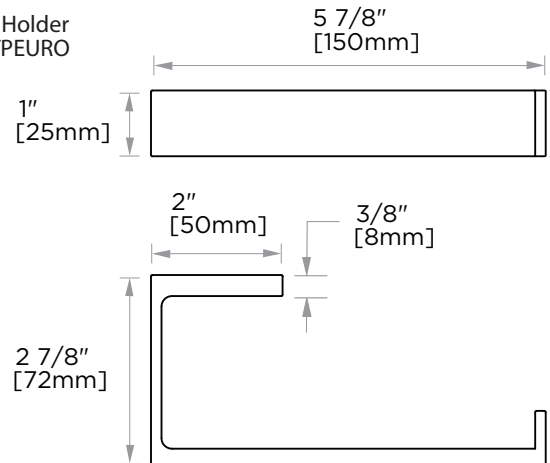

Product Code	Name	Finishes	Sizes (mm)			Sizes (Inches)		
			Length	Width	Height	Length	Width	Height
ORD - TB18	ORD-18 Towel Bar	PC, BN, MB	457	25	72	18	1	2 7/8
ORD - TB24	ORD-24 Towel Bar	PC, BN, MB	600	25	72	24	1	2 7/8
ORD - TB30	ORD-30 Towel Bar	PC, BN, MB	760	25	72	30	1	2 7/8
ORD - RH-1	ORD-Robe Hook	PC, BN, MB	50	25	50	2	1	2
ORD - TPEURO	ORD-Tissue Holder	PC, BN, MB	150	25	72	5 7/8	1	2 7/8
ORD - TRRD	ORD-Towel Ring	PC, BN, MB	254	25	72	10	1	2 7/8
ORD - TRSQ	ORD-Towel Ring	PC, BN, MB	200	135	78	7 7/8	5 1/4	3 1/8

NOTE: Dimensions and specifications are subject to change without notice.

18"/24"/30" Towel Bar  
ORD-TB18/TB24/TB30-PC

Robe Hook  
ORD-RH-1-PC

Tissue Holder  
ORD-TPEURO-PC

Towel Ring  
ORD-TRRD-PC

Towel Ring  
ORD-TRSQ-PC

NOTE: Dimensions and specifications are subject to change without notice.

18"/24"/30" Towel Bar  
ORD-TB18/TB24/TB30

Robe Hook  
ORD-RH-1

Tissue Holder  
ORD-TPEURO

Towel Ring  
ORD-TRRD

Towel Ring  
ORD-TRSQ

NOTE: Dimensions and specifications are subject to change without notice.