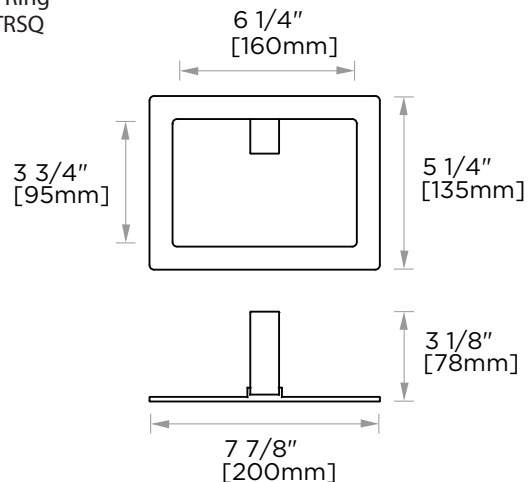

Product Code	Name	Finishes	Sizes (mm)			Sizes (Inches)		
			Length	Width	Height	Length	Width	Height
ORD - TB18	ORD-18 Towel Bar	PC, BN, MB	457	25	72	18	1	2 7/8
ORD - TB24	ORD-24 Towel Bar	PC, BN, MB	600	25	72	24	1	2 7/8
ORD - TB30	ORD-30 Towel Bar	PC, BN, MB	760	25	72	30	1	2 7/8
ORD - RH-1	ORD-Robe Hook	PC, BN, MB	50	25	50	2	1	2
ORD - TPEURO	ORD-Tissue Holder	PC, BN, MB	150	25	72	5 7/8	1	2 7/8
ORD - TRRD	ORD-Towel Ring	PC, BN, MB	254	25	72	10	1	2 7/8
ORD - TRSQ	ORD-Towel Ring	PC, BN, MB	200	135	78	7 7/8	5 1/4	3 1/8

NOTE: Dimensions and specifications are subject to change without notice.

18"/24"/30" Towel Bar  
ORD-TB18/TB24/TB30-PC

Robe Hook  
ORD-RH-1-PC

Tissue Holder  
ORD-TPEURO-PC

Towel Ring  
ORD-TRRD-PC

Towel Ring  
ORD-TRSQ-PC

NOTE: Dimensions and specifications are subject to change without notice.

18"/24"/30" Towel Bar  
ORD-TB18/TB24/TB30

Robe Hook  
ORD-RH-1

Tissue Holder  
ORD-TPEURO

Towel Ring  
ORD-TRRD

Towel Ring  
ORD-TRSQ

NOTE: Dimensions and specifications are subject to change without notice.