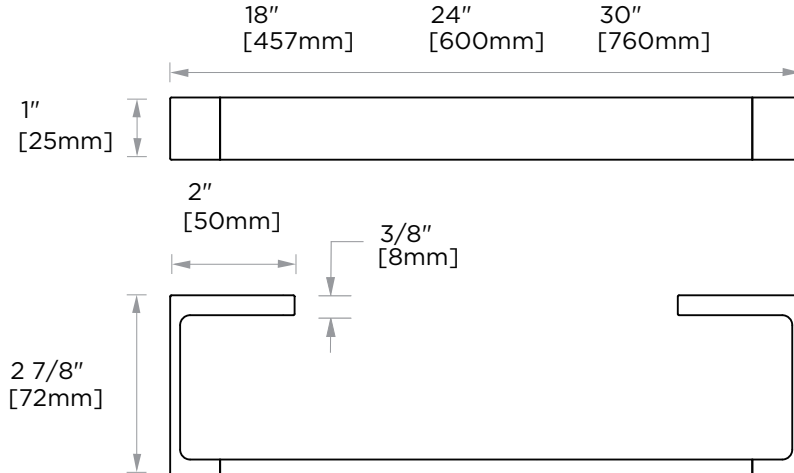

Product Code	Name	Finishes	Sizes (mm)			Sizes (Inches)		
			Length	Width	Height	Length	Width	Height
ORD - TB18	ORD-18 Towel Bar	PC, BN, MB	457	25	72	18	1	2 7/8
ORD - TB24	ORD-24 Towel Bar	PC, BN, MB	600	25	72	24	1	2 7/8
ORD - TB30	ORD-30 Towel Bar	PC, BN, MB	760	25	72	30	1	2 7/8
ORD - RH-1	ORD-Robe Hook	PC, BN, MB	50	25	50	2	1	2
ORD - TPEURO	ORD-Tissue Holder	PC, BN, MB	150	25	72	5 7/8	1	2 7/8
ORD - TRRD	ORD-Towel Ring	PC, BN, MB	254	25	72	10	1	2 7/8
ORD - TRSQ	ORD-Towel Ring	PC, BN, MB	200	135	78	7 7/8	5 1/4	3 1/8

NOTE: Dimensions and specifications are subject to change without notice.

18"/24"/30" Towel Bar  
ORD-TB18/TB24/TB30-PC

Robe Hook  
ORD-RH-1-PC

Tissue Holder  
ORD-TPEURO-PC

Towel Ring  
ORD-TRRD-PC

Towel Ring  
ORD-TRSQ-PC

NOTE: Dimensions and specifications are subject to change without notice.

18"/24"/30" Towel Bar  
ORD-TB18/TB24/TB30

Robe Hook  
ORD-RH-1

Tissue Holder  
ORD-TPEURO

Towel Ring  
ORD-TRRD

Towel Ring  
ORD-TRSQ

NOTE: Dimensions and specifications are subject to change without notice.