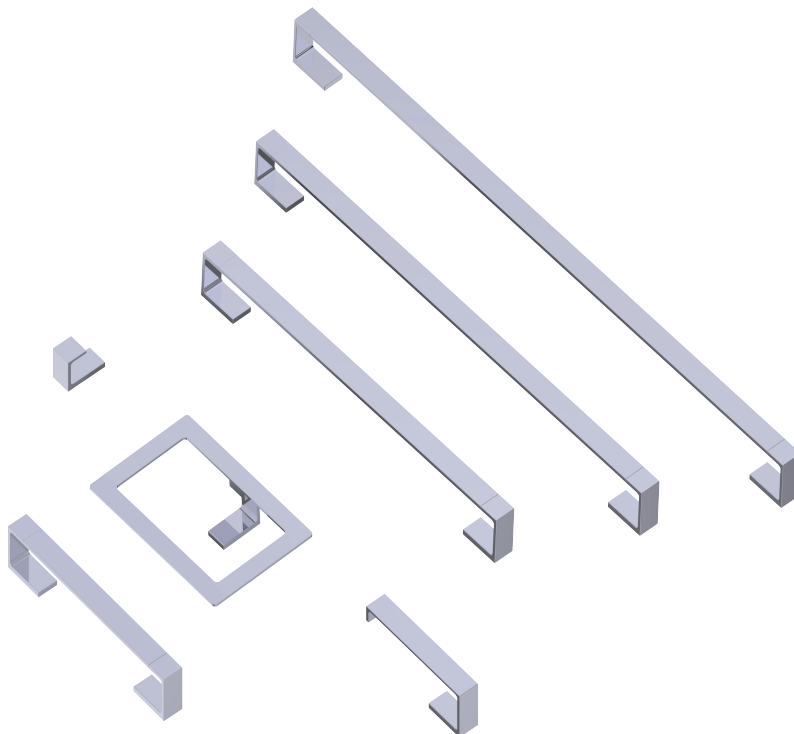

## POLISHED CHROME (PC)

**MATERIAL:** ZINC  
STAINLESS STEEL 304

**KEY FEATURES:** MODERN DESIGN  
ZINC+STEEL COMPOSITION  
CAST BACKINGS  
WALL MOUNTED

**AVAILABLE FINISHES:**

- POLISHED CHROME (PC)
- BRUSHED NICKEL (BN)
- MATTE BLACK (MB)

Product Code	Name	Finishes	Sizes (mm)			Sizes (Inches)		
			Length	Width	Height	Length	Width	Height
ORD - TB18	ORD-18 Towel Bar	PC, BN, MB	457	25	72	18	1	2 7/8
ORD - TB24	ORD-24 Towel Bar	PC, BN, MB	600	25	72	24	1	2 7/8
ORD - TB30	ORD-30 Towel Bar	PC, BN, MB	760	25	72	30	1	2 7/8
ORD - RH-1	ORD-Robe Hook	PC, BN, MB	50	25	50	2	1	2
ORD - TPEURO	ORD-Tissue Holder	PC, BN, MB	150	25	72	5 7/8	1	2 7/8
ORD - TRRD	ORD-Towel Ring	PC, BN, MB	254	25	72	10	1	2 7/8
ORD - TRSQ	ORD-Towel Ring	PC, BN, MB	200	135	78	7 7/8	5 1/4	3 1/8

NOTE: Dimensions and specifications are subject to change without notice.

18"/24"/30" Towel Bar  
ORD-TB18/TB24/TB30-PC

Robe Hook  
ORD-RH-1-PC

Tissue Holder  
ORD-TPEURO-PC

Towel Ring  
ORD-TRRD-PC

Towel Ring  
ORD-TRSQ-PC

NOTE: Dimensions and specifications are subject to change without notice.

18"/24"/30" Towel Bar  
ORD-TB18/TB24/TB30

Robe Hook  
ORD-RH-1

Tissue Holder  
ORD-TPEURO

Towel Ring  
ORD-TRRD

Towel Ring  
ORD-TRSQ