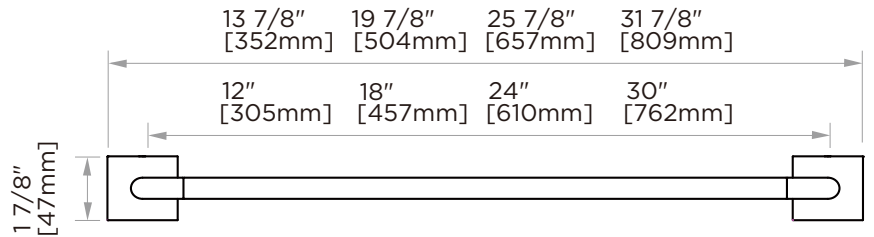

PRODUCT SPECIFICATION SHEET

**ATLANTA TOWEL BAR**

- 12" ATL-TB12
- 18" ATL-TB18
- 24" ATL-TB24
- 30" ATL-TB30

**PRODUCT NAME:** ATLANTA TOWEL BAR

**PRODUCT CODE:**  
 12" ATL-TB12  
 18" ATL-TB18  
 24" ATL-TB24  
 30" ATL-TB30

NOTE: Dimensions and specifications are subject to change without notice.