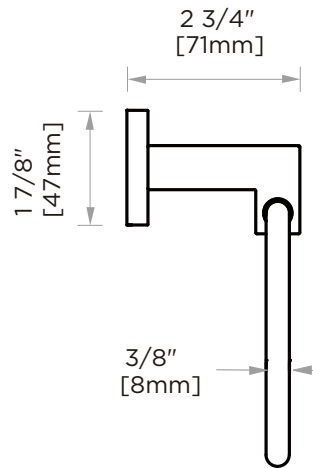

PRODUCT SPECIFICATION SHEET

**BOSTON TOWEL RING**

BOS-TRRT

**PRODUCT NAME:** BOSTON TOWEL RING

**PRODUCT CODE:** BOS-TRRT

**MATERIAL:** ZINC  
STAINLESS STEEL 304

**KEY FEATURES:** MODERN DESIGN  
ZINC+STEEL COMPOSITION  
CAST BACKINGS  
WALL MOUNTED

**AVAILABLE FINISHES:**

- POLISHED CHROME (PC)
- BRUSHED NICKEL (BN)

NOTE: Dimensions and specifications are subject to change without notice.