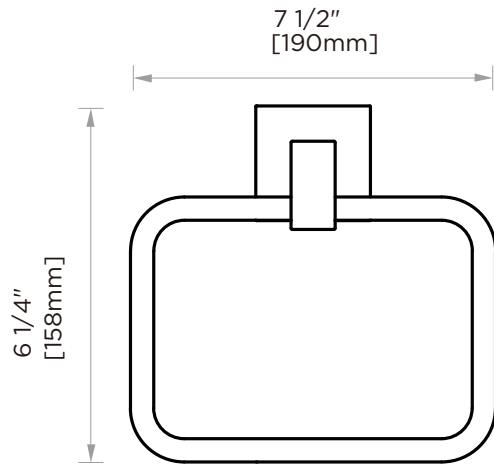

PRODUCT SPECIFICATION SHEET

**BOSTON TOWEL RING**

BOS-TRRT

**PRODUCT NAME:** BOSTON TOWEL RING

**PRODUCT CODE:** BOS-TRRT

**MATERIAL:** ZINC  
STAINLESS STEEL 304

**KEY FEATURES:** MODERN DESIGN  
ZINC+STEEL COMPOSITION  
CAST BACKINGS  
WALL MOUNTED

**AVAILABLE FINISHES:**

- POLISHED CHROME (PC)
- BRUSHED NICKEL (BN)

NOTE: Dimensions and specifications are subject to change without notice.