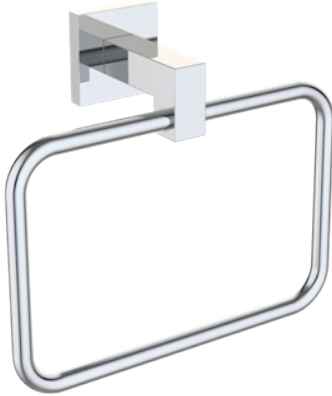

PRODUCT SPECIFICATION SHEET

**BOSTON TOWEL RING**

BOS-TRRT

**PRODUCT NAME:** BOSTON TOWEL RING

**PRODUCT CODE:** BOS-TRRT

**MATERIAL:** ZINC  
STAINLESS STEEL 304

**KEY FEATURES:** MODERN DESIGN  
ZINC+STEEL COMPOSITION  
CAST BACKINGS  
WALL MOUNTED

**AVAILABLE FINISHES:**

- POLISHED CHROME (PC)
- BRUSHED NICKEL (BN)

NOTE: Dimensions and specifications are subject to change without notice.