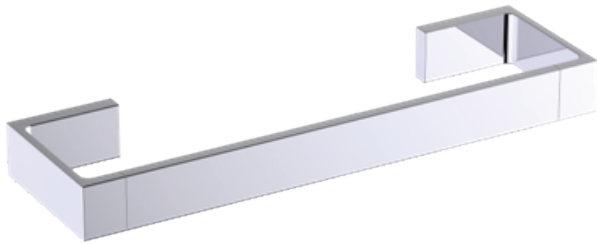

PRODUCT SPECIFICATION SHEET

CHICAGO TOWEL RING

ORD-TRRD

PRODUCT NAME: CHICAGO TOWEL RING

PRODUCT CODE: ORD-TRRD

MATERIAL: ZINC
STAINLESS STEEL 304

KEY FEATURES: MODERN DESIGN
ZINC+STEEL COMPOSITION
CAST BACKINGS
WALL MOUNTED

AVAILABLE FINISHES:

- POLISHED CHROME (PC)
- BRUSHED NICKEL (BN)
- MATTE BLACK (MB)

NOTE: Dimensions and specifications are subject to change without notice.