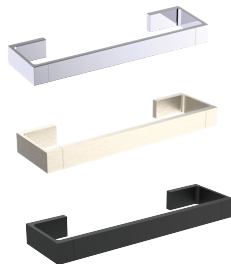

PRODUCT SPECIFICATION SHEET

CHICAGO TOWEL RING

ORD-TRRD

PRODUCT NAME: CHICAGO TOWEL RING

PRODUCT CODE: ORD-TRRD

MATERIAL: ZINC
STAINLESS STEEL 304

KEY FEATURES: MODERN DESIGN
ZINC+STEEL COMPOSITION
CAST BACKINGS
WALL MOUNTED

AVAILABLE FINISHES:

- POLISHED CHROME (PC)
- BRUSHED NICKEL (BN)
- MATTE BLACK (MB)

NOTE: Dimensions and specifications are subject to change without notice.