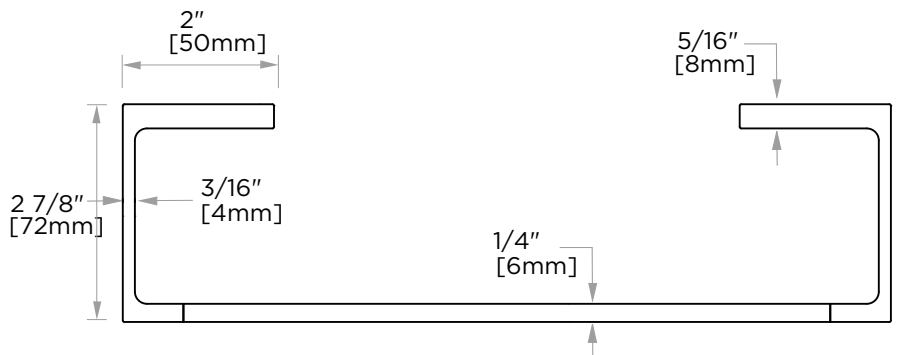

PRODUCT SPECIFICATION SHEET

CHICAGO TOWEL RING

ORD-TRRD

PRODUCT NAME: CHICAGO TOWEL RING

PRODUCT CODE: ORD-TRRD

MATERIAL: ZINC
STAINLESS STEEL 304

KEY FEATURES: MODERN DESIGN
ZINC+STEEL COMPOSITION
CAST BACKINGS
WALL MOUNTED