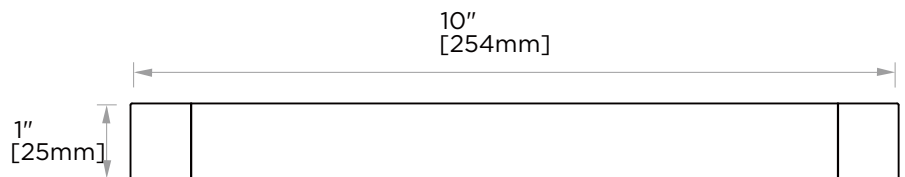

PRODUCT SPECIFICATION SHEET

CHICAGO TOWEL RING

ORD-TRRD

PRODUCT NAME: CHICAGO TOWEL RING

PRODUCT CODE: ORD-TRRD

MATERIAL: ZINC
STAINLESS STEEL 304

KEY FEATURES: MODERN DESIGN
ZINC+STEEL COMPOSITION
CAST BACKINGS
WALL MOUNTED