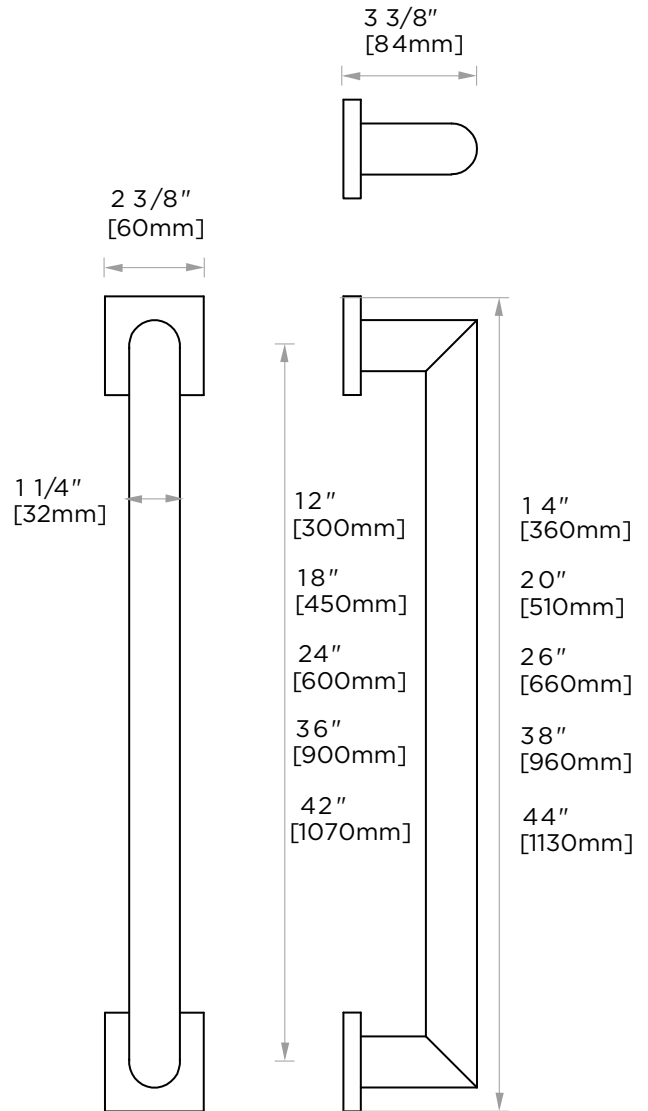

Bathroom Accessories

PRODUCT SPECIFICATION SHEET

GRAB BARS

SYD-GB3

PRODUCT NAME: GRAB BARS

PRODUCT CODE: SYD-GB3

MATERIAL: ZINC
STAINLESS STEEL 304

KEY FEATURES: MODERN DESIGN
ZINC+STEEL COMPOSITION
CAST BACKINGS
WALL MOUNTED

AVAILABLE FINISHES:

- POLISHED CHROME (PC)
- BRUSHED NICKEL (BN)
- MATTE BLACK (MB)

NOTE: Dimensions and specifications are subject to change without notice.