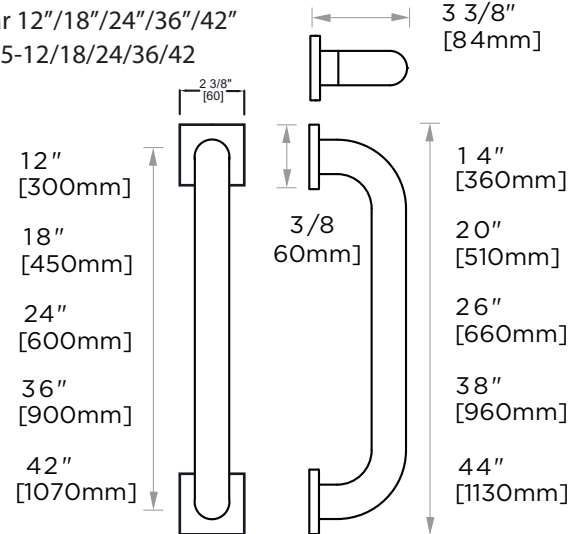

NOTE: Dimensions and specifications are subject to change without notice.

Grab Bar 12"/18"/24"/36"/42"
SYD-GB1-12/18/24/36/42-PC

Grab Bar 12"/18"/24"/36"/42"
SYD-GB2-12/18/24/36/42-PC

Grab Bar 12"/18"/24"/36"/42"
SYD-GB3-12/18/24/36/42-PC

Grab Bar 12"/18"/24"/36"/42"
SYD-GB4-12/18/24/36/42-PC

Grab Bar 12"/18"/24"/36"/42"
SYD-GB5-12/18/24/36/42-PC

NOTE: Dimensions and specifications are subject to change without notice.

18"/24"/30" Towel Bar
ORD-TB18/TB24/TB30

Grab Bar 12"/18"/24"/36"/42"
SYD-GB1-12/18/24/36/42

Grab Bar 12"/18"/24"/36"/42"
SYD-GB3-12/18/24/36/42

Grab Bar 12"/18"/24"/36"/42"
SYD-GB4-12/18/24/36/42

Grab Bar 12"/18"/24"/36"/42"
SYD-GB5-12/18/24/36/42

NOTE: Dimensions and specifications are subject to change without notice.