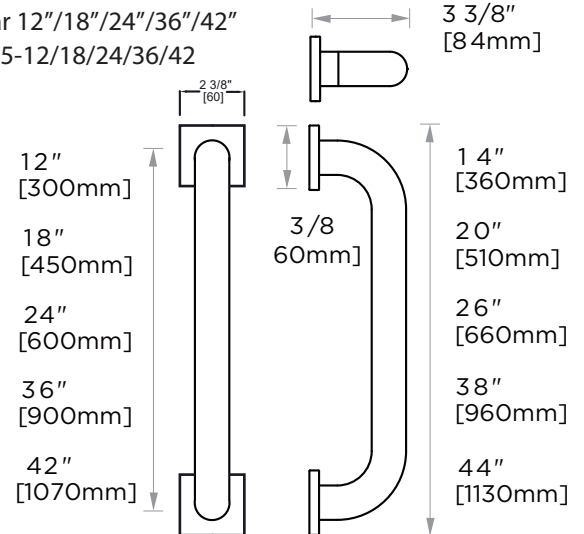

NOTE: Dimensions and specifications are subject to change without notice.

Grab Bar 12"/18"/24"/36"/42"
SYD-GB1-12/18/24/36/42-PC

Grab Bar 12"/18"/24"/36"/42"
SYD-GB2-12/18/24/36/42-PC

Grab Bar 12"/18"/24"/36"/42"
SYD-GB3-12/18/24/36/42-PC

Grab Bar 12"/18"/24"/36"/42"
SYD-GB4-12/18/24/36/42-PC

Grab Bar 12"/18"/24"/36"/42"
SYD-GB5-12/18/24/36/42-PC

NOTE: Dimensions and specifications are subject to change without notice.

18"/24"/30" Towel Bar
ORD-TB18/TB24/TB30

Grab Bar 12"/18"/24"/36"/42"
SYD-GB1-12/18/24/36/42

Grab Bar 12"/18"/24"/36"/42"
SYD-GB3-12/18/24/36/42

Grab Bar 12"/18"/24"/36"/42"
SYD-GB4-12/18/24/36/42

Grab Bar 12"/18"/24"/36"/42"
SYD-GB5-12/18/24/36/42

NOTE: Dimensions and specifications are subject to change without notice.