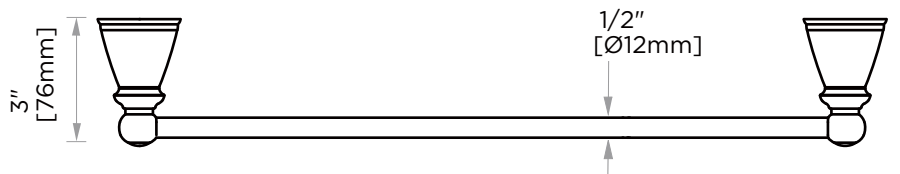

PRODUCT SPECIFICATION SHEET

MEMPHIS TOWEL BAR

- 12" MEM-TB12
- 18" MEM-TB18
- 24" MEM-TB24
- 30" MEM-TB30

PRODUCT NAME: MEMPHIS TOWEL BAR

PRODUCT CODE:
 12" MEM-TB12
 18" MEM-TB18
 24" MEM-TB24
 30" MEM-TB30

MATERIAL:
 ZINC
 STAINLESS STEEL 304

KEY FEATURES:
 MODERN DESIGN
 ZINC+STEEL COMPOSITION
 CAST BACKINGS
 WALL MOUNTED

AVAILABLE FINISHES:

● POLISHED CHROME (PC)

NOTE: Dimensions and specifications are subject to change without notice.