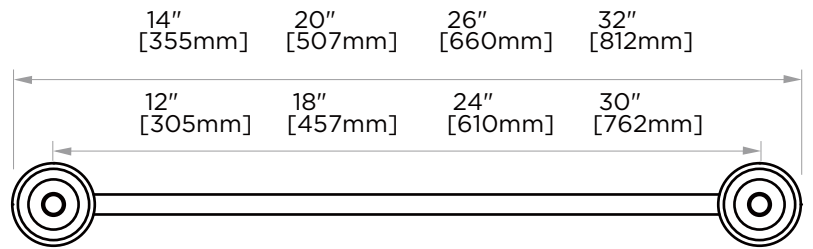

PRODUCT SPECIFICATION SHEET

MEMPHIS TOWEL BAR

- 12" MEM-TB12
- 18" MEM-TB18
- 24" MEM-TB24
- 30" MEM-TB30

PRODUCT NAME: MEMPHIS TOWEL BAR

PRODUCT CODE:
 12" MEM-TB12
 18" MEM-TB18
 24" MEM-TB24
 30" MEM-TB30

MATERIAL:
 ZINC
 STAINLESS STEEL 304

KEY FEATURES:
 MODERN DESIGN
 ZINC+STEEL COMPOSITION
 CAST BACKINGS
 WALL MOUNTED

AVAILABLE FINISHES:

● POLISHED CHROME (PC)

NOTE: Dimensions and specifications are subject to change without notice.