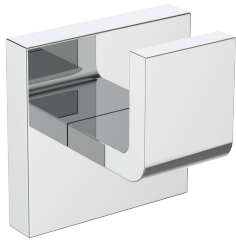

PRODUCT SPECIFICATION SHEET

PORTLAND ROBE HOOK

PDX-RH-1

PRODUCT NAME: PORTLAND ROBE HOOK

PRODUCT CODE: PDX-RH-1

MATERIAL: ZINC
STAINLESS STEEL 304

KEY FEATURES: MODERN DESIGN
ZINC+STEEL COMPOSITION
CAST BACKINGS
WALL MOUNTED

AVAILABLE FINISHES:

- POLISHED CHROME (PC)
- MATTE BLACK (MB)

NOTE: Dimensions and specifications are subject to change without notice.