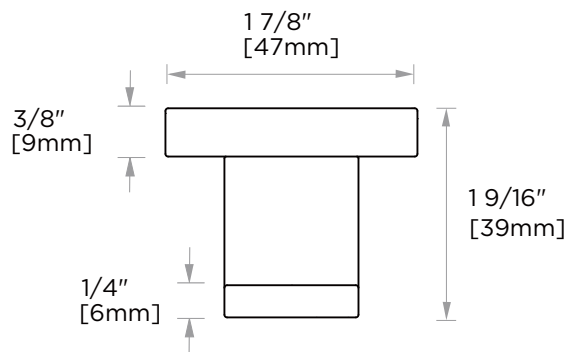

PRODUCT SPECIFICATION SHEET

PORTLAND ROBE HOOK

PDX-RH-1

PRODUCT NAME: PORTLAND ROBE HOOK

PRODUCT CODE: PDX-RH-1

MATERIAL: ZINC
STAINLESS STEEL 304

KEY FEATURES: MODERN DESIGN
ZINC+STEEL COMPOSITION
CAST BACKINGS
WALL MOUNTED

AVAILABLE FINISHES:

- POLISHED CHROME (PC)
- MATTE BLACK (MB)

NOTE: Dimensions and specifications are subject to change without notice.