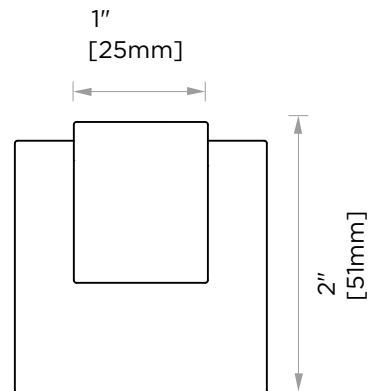

NOTE: Dimensions and specifications are subject to change without notice.