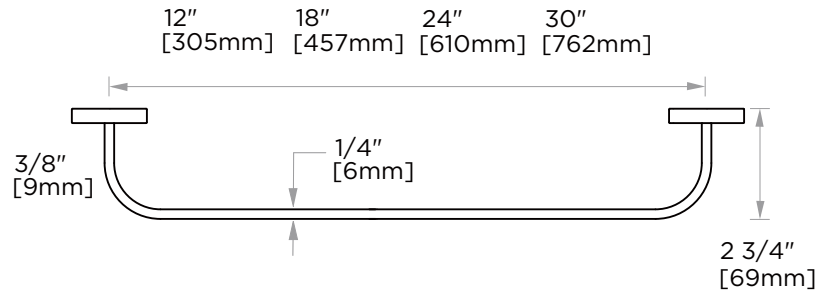

PRODUCT SPECIFICATION SHEET

PORTLAND TOWEL BAR

- 12" PDX-TB12
- 18" PDX-TB18
- 24" PDX-TB24
- 30" PDX-TB30

PRODUCT NAME: PORTLAND TOWEL BAR

PRODUCT CODE: 12" PDX-TB12
18" PDX-TB18
24" PDX-TB24
30" PDX-TB30

MATERIAL: ZINC
STAINLESS STEEL 304

KEY FEATURES: MODERN DESIGN
ZINC+STEEL COMPOSITION
CAST BACKINGS
WALL MOUNTED

AVAILABLE FINISHES:

- POLISHED CHROME (PC)
- MATTE BLACK (MB)

NOTE: Dimensions and specifications are subject to change without notice.