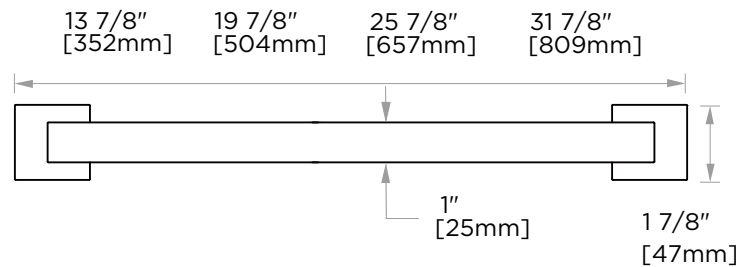

NOTE: Dimensions and specifications are subject to change without notice.