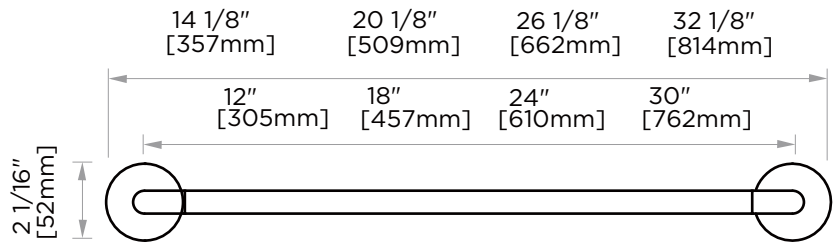

PRODUCT SPECIFICATION SHEET

SEATTLE TOWEL BAR

- 12" SEA-TB12
- 18" SEA-TB18
- 24" SEA-TB24
- 30" SEA-TB30

PRODUCT NAME: SEATTLE TOWEL BAR

PRODUCT CODE:

- 12" SEA-TB12
- 18" SEA-TB18
- 24" SEA-TB24
- 30" SEA-TB30

NOTE: Dimensions and specifications are subject to change without notice.