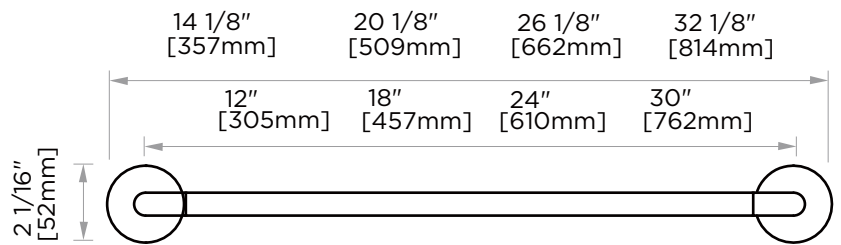

PRODUCT SPECIFICATION SHEET

**SEATTLE TOWEL BAR**

- 12" SEA-TB12
- 18" SEA-TB18
- 24" SEA-TB24
- 30" SEA-TB30

**PRODUCT NAME:** SEATTLE TOWEL BAR

**PRODUCT CODE:**

- 12" SEA-TB12
- 18" SEA-TB18
- 24" SEA-TB24
- 30" SEA-TB30

NOTE: Dimensions and specifications are subject to change without notice.