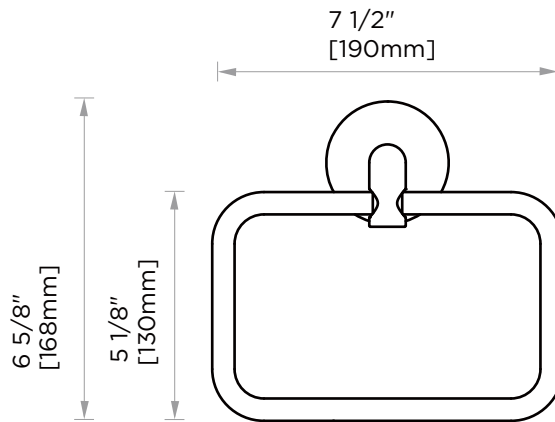

PRODUCT SPECIFICATION SHEET

**SEATTLE TOWEL RING**

SEA-TRRT

**PRODUCT NAME:** SEATTLE TOWEL RING

**PRODUCT CODE:** SEA-TRRT

**MATERIAL:** ZINC  
STAINLESS STEEL 304

**KEY FEATURES:** MODERN DESIGN  
ZINC+STEEL COMPOSITION  
CAST BACKINGS  
WALL MOUNTED