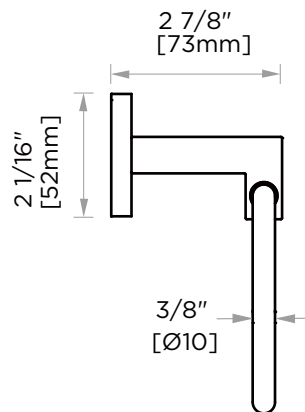

PRODUCT SPECIFICATION SHEET

**SEATTLE TOWEL RING**

SEA-TRRT

**PRODUCT NAME:** SEATTLE TOWEL RING

**PRODUCT CODE:** SEA-TRRT

**MATERIAL:** ZINC  
STAINLESS STEEL 304

**KEY FEATURES:** MODERN DESIGN  
ZINC+STEEL COMPOSITION  
CAST BACKINGS  
WALL MOUNTED

**AVAILABLE FINISHES:**

-  POLISHED CHROME (PC)
-  BRUSHED NICKEL (BN)
-  MATTE BLACK (MB)
-  BRUSHED BRASS (BRB)

NOTE: Dimensions and specifications are subject to change without notice.