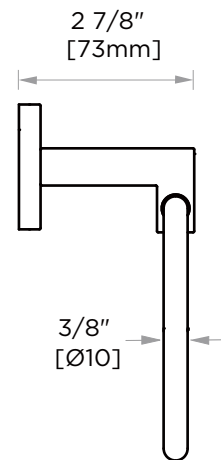

NOTE: Dimensions and specifications are subject to change without notice.