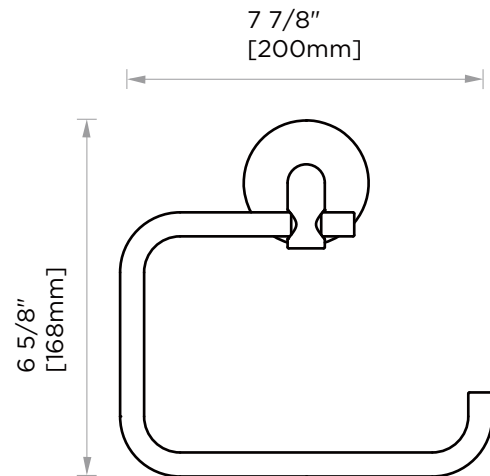

PRODUCT SPECIFICATION SHEET

**SEATTLE TOWEL RING**

SEA-TRSQ

**PRODUCT NAME:** SEATTLE TOWEL RING

**PRODUCT CODE:** SEA-TRSQ

**MATERIAL:** ZINC  
STAINLESS STEEL 304

**KEY FEATURES:** MODERN DESIGN  
ZINC+STEEL COMPOSITION  
CAST BACKINGS  
WALL MOUNTED

**AVAILABLE FINISHES:**

- POLISHED CHROME (PC)
- BRUSHED NICKEL (BN)
- MATTE BLACK (MB)
- BRUSHED BRONZE (BB)

NOTE: Dimensions and specifications are subject to change without notice.