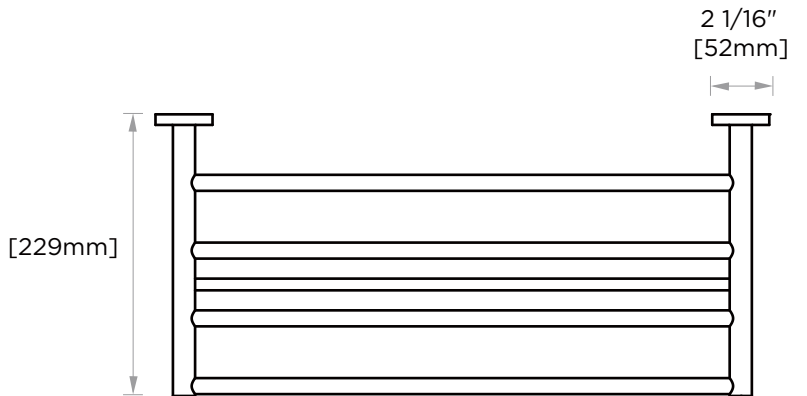

Bathroom Accessories

PRODUCT SPECIFICATION SHEET

TOWEL RACKS

SYD-TR-R

PRODUCT NAME: TOWEL RACKS

PRODUCT CODE: SYD-TR-R

MATERIAL: ZINC STAINLESS STEEL 304

KEY FEATURES: MODERN DESIGN, ZINC+STEEL COMPOSITION, CAST BACKINGS, WALL MOUNTED