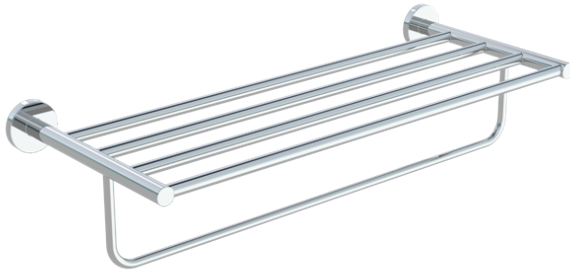

Bathroom Accessories

PRODUCT SPECIFICATION SHEET

TOWEL RACKS

SYD-TR-R

PRODUCT NAME: TOWEL RACKS

PRODUCT CODE: SYD-TR-R

MATERIAL: ZINC STAINLESS STEEL 304

KEY FEATURES: MODERN DESIGN, ZINC+STEEL COMPOSITION, CAST BACKINGS, WALL MOUNTED

AVAILABLE FINISHES:

- POLISHED CHROME (PC)
BRUSHED NICKEL (BN)
MATTE BLACK (MB)

NOTE: Dimensions and specifications are subject to change without notice.