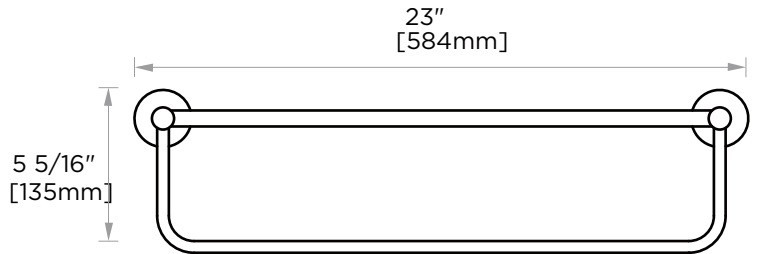

Bathroom Accessories

PRODUCT SPECIFICATION SHEET

TOWEL RACKS

SYD-TR-R

PRODUCT NAME: TOWEL RACKS

PRODUCT CODE: SYD-TR-R

MATERIAL: ZINC STAINLESS STEEL 304

KEY FEATURES: MODERN DESIGN, ZINC+STEEL COMPOSITION, CAST BACKINGS, WALL MOUNTED