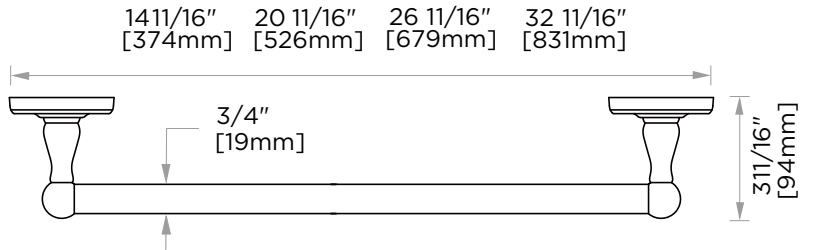

PRODUCT SPECIFICATION SHEET

TUSCON TOWEL BAR

- 12" TUS-TB12
- 18" TUS-TB18
- 24" TUS-TB24
- 30" TUS-TB30

PRODUCT NAME: TUSCON TOWEL BAR

PRODUCT CODE:
 12" TUS-TB12
 18" TUS-TB18
 24" TUS-TB24
 30" TUS-TB30

NOTE: Dimensions and specifications are subject to change without notice.