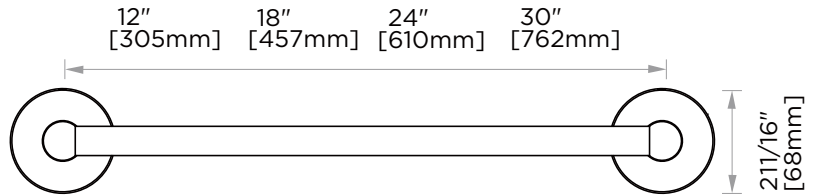

PRODUCT SPECIFICATION SHEET

TUSCON TOWEL BAR

- 12" TUS-TB12
- 18" TUS-TB18
- 24" TUS-TB24
- 30" TUS-TB30

PRODUCT NAME: TUSCON TOWEL BAR

PRODUCT CODE:
 12" TUS-TB12
 18" TUS-TB18
 24" TUS-TB24
 30" TUS-TB30

NOTE: Dimensions and specifications are subject to change without notice.