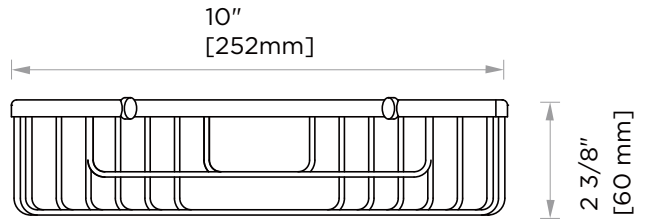

PRODUCT SPECIFICATION SHEET

WIRE BASKET

SYD-WB-1

PRODUCT NAME: WIRE BASKET

PRODUCT CODE: SYD-WB-1

MATERIAL: ZINC
STAINLESS STEEL 304

KEY FEATURES: MODERN DESIGN
ZINC+STEEL COMPOSITION
CAST BACKINGS
WALL MOUNTED

AVAILABLE FINISHES:

- POLISHED CHROME (PC)
- BRUSHED NICKEL (BN)
- MATTE BLACK (MB)

NOTE: Dimensions and specifications are subject to change without notice.