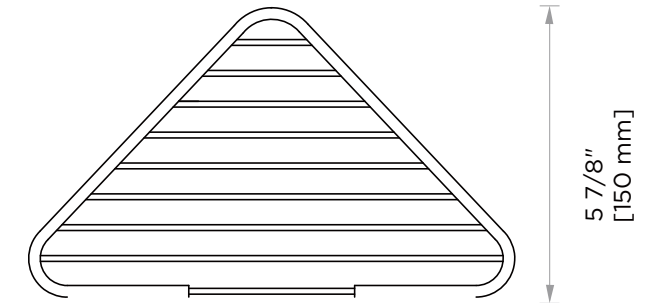

PRODUCT SPECIFICATION SHEET

WIRE BASKET

SYD-WB-1

PRODUCT NAME: WIRE BASKET

PRODUCT CODE: SYD-WB-1

MATERIAL: ZINC
STAINLESS STEEL 304

KEY FEATURES: MODERN DESIGN
ZINC+STEEL COMPOSITION
CAST BACKINGS
WALL MOUNTED