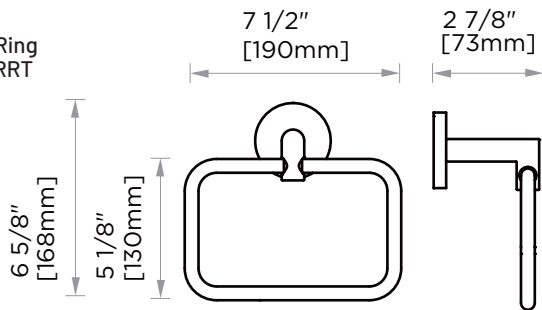

Product Code	Name	Finishes	Sizes (mm)			Sizes (Inches)		
			Length	Width	Height	Length	Width	Height
SEA-TB12	SEA-11 Towel Bar	PC, BN, MB, BB	357	52	73	14 1/8	2 1/16	2 7/8
SEA-TB18	SEA-18 Towel Bar	PC, BN, MB, BB	509	52	73	20 1/8	2 1/16	2 7/8 26 1/8
SEA-TB24	SEA-24 Towel Bar	PC, BN, MB, BB	662	52	73	2 1/16	2 7/8	
SEA-TB30	SEA-30 Towel Bar	PC, BN, MB, BB	814	52	73	32 1/8	2 1/16	2 7/8
SEA-DTB24	SEA-24 Double Towel Bar	PC, BN, MB, BB	662	52	123	26 1/8	2 1/16	4 7/8
SEA-RH-1	SEA-Robe Hook	PC, BN, MB, BB	52	53	73	2 1/16	2 1/16	2 7/8
SEA-RH-2	SEA-Double Robe Hook	PC, BN, MB, BB	73	52	55	2 7/8	2 1/16	2 1/8
SEA-TPEURO	SEA-Tissue Holder	PC, BN, MB, BB	173	52	73	6 7/8	2 1/16	2 7/8
SEA-TRRT	SEA-Towel Ring	PC, BN, MB, BB	190	168	73	7 1/2	6 5/8	2 7/8
SEA-TPDR0P	SEA-Tissue Holder	PC, BN, MB, BB	155	148	73	6 1/8	5 13/16	2 7/8
SEA-TRS0	SEA-Towel Ring	PC, BN, MB, BB	200	168	73	7 7/8	6 5/8	2 7/8
SEA-TRRD	SEA-Towel Ring	PC, BN, MB, BB	173	212	73	6 7/8	8 3/8	2 7/8
SEA-TPPT	SEA-Pivot Tissue Holder	PC, BN, MB, BB	199	80	52	7 7/8	3 1/8	2

12"/18"/24"/30" Towel Bar
SEA-TB12/18/24/30-BB

Towel Ring
SEA-TRRT-BB

Towel Ring
SEA-TRRD-BB

Towel Ring
SEA-TRSQ-BB

Pivot Tissue Holder
SEA-TPPT-BB

NOTE: Dimensions and specifications are subject to change without notice.

Double Robe Hook
SEA-RH-2

24" Double Towel Bar
SEA-DTB24

Robe Hook
SEA-RH-1

Tissue Holder
SEA-TPEURO

Tissue Holder
SEA-TPDROP

12"/18"24"/30" Towel Bar
SEA-TB12/18/24/30

Towel Ring
SEA-TRRT

Towel Ring
SEA-TRRD

Towel Ring
SEA-TRSQ

Pivot Tissue Holder
SEA-TPPT

NOTE: Dimensions and specifications are subject to change without notice.