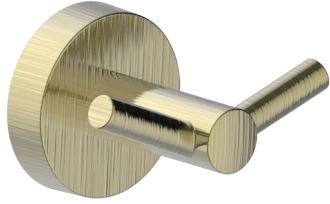

PRODUCT SPECIFICATION SHEET

SEATTLE SERIES

BRUSHED BRONZE (BB)

MATERIAL: ZINC
STAINLESS STEEL 304

KEY FEATURES: MODERN DESIGN
ZINC+STEEL COMPOSITION
CAST BACKINGS
WALL MOUNTED

AVAILABLE FINISHES:

- POLISHED CHROME (PC)
- BRUSHED NICKEL (BN)
- MATTE BLACK (MB)
- BRUSHED BRONZE (BB)

Product Code	Name	Finishes	Sizes (mm)			Sizes (Inches)		
			Length	Width	Height	Length	Width	Height
SEA-TB12	SEA-11 Towel Bar	PC, BN, MB, BB	357	52	73	14 1/8	2 1/16	2 7/8
SEA-TB18	SEA-18 Towel Bar	PC, BN, MB, BB	509	52	73	20 1/8	2 1/16	2 7/8 26 1/8
SEA-TB24	SEA-24 Towel Bar	PC, BN, MB, BB	662	52	73	2 1/16	2 7/8	
SEA-TB30	SEA-30 Towel Bar	PC, BN, MB, BB	814	52	73	32 1/8	2 1/16	2 7/8
SEA-DTB24	SEA-24 Double Towel Bar	PC, BN, MB, BB	662	52	123	26 1/8	2 1/16	4 7/8
SEA-RH-1	SEA-Robe Hook	PC, BN, MB, BB	52	53	73	2 1/16	2 1/16	2 7/8
SEA-RH-2	SEA-Double Robe Hook	PC, BN, MB, BB	73	52	55	2 7/8	2 1/16	2 1/8
SEA-TPEURO	SEA-Tissue Holder	PC, BN, MB, BB	173	52	73	6 7/8	2 1/16	2 7/8
SEA-TRRT	SEA-Towel Ring	PC, BN, MB, BB	190	168	73	7 1/2	6 5/8	2 7/8
SEA-TPDR0P	SEA-Tissue Holder	PC, BN, MB, BB	155	148	73	6 1/8	5 13/16	2 7/8
SEA-TRS0	SEA-Towel Ring	PC, BN, MB, BB	200	168	73	7 7/8	6 5/8	2 7/8
SEA-TRRD	SEA-Towel Ring	PC, BN, MB, BB	173	212	73	6 7/8	8 3/8	2 7/8
SEA-TPPT	SEA-Pivot Tissue Holder	PC, BN, MB, BB	199	80	52	7 7/8	3 1/8	2

NOTE: Dimensions and specifications are subject to change without notice.

Double Robe Hook
SEA-RH-2-BB

24" Double Towel Bar
SEA-DTB24-BB

Robe Hook
SEA-RH-1-BB

Tissue Holder
SEA-TPEURO-BB

Tissue Holder
SEA-TPDROP-BB

12"/18"/24"/30" Towel Bar
SEA-TB12/18/24/30-BB

Towel Ring
SEA-TRRT-BB

Towel Ring
SEA-TRRD-BB

Towel Ring
SEA-TRSQ-BB

Pivot Tissue Holder
SEA-TPPT-BB

NOTE: Dimensions and specifications are subject to change without notice.