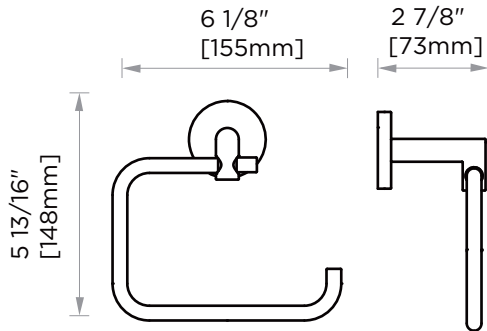

Product Code	Name	Finishes	Sizes (mm)			Sizes (Inches)		
			Length	Width	Height	Length	Width	Height
SEA-TB12	SEA-11 Towel Bar	PC, BN, MB, BB	357	52	73	14 1/8	2 1/16	2 7/8
SEA-TB18	SEA-18 Towel Bar	PC, BN, MB, BB	509	52	73	20 1/8	2 1/16	2 7/8 26 1/8
SEA-TB24	SEA-24 Towel Bar	PC, BN, MB, BB	662	52	73	2 1/16	2 7/8	
SEA-TB30	SEA-30 Towel Bar	PC, BN, MB, BB	814	52	73	32 1/8	2 1/16	2 7/8
SEA-DTB24	SEA-24 Double Towel Bar	PC, BN, MB, BB	662	52	123	26 1/8	2 1/16	4 7/8
SEA-RH-1	SEA-Robe Hook	PC, BN, MB, BB	52	53	73	2 1/16	2 1/16	2 7/8
SEA-RH-2	SEA-Double Robe Hook	PC, BN, MB, BB	73	52	55	2 7/8	2 1/16	2 1/8
SEA-TPEURO	SEA-Tissue Holder	PC, BN, MB, BB	173	52	73	6 7/8	2 1/16	2 7/8
SEA-TRRT	SEA-Towel Ring	PC, BN, MB, BB	190	168	73	7 1/2	6 5/8	2 7/8
SEA-TPDR0P	SEA-Tissue Holder	PC, BN, MB, BB	155	148	73	6 1/8	5 13/16	2 7/8
SEA-TRS0	SEA-Towel Ring	PC, BN, MB, BB	200	168	73	7 7/8	6 5/8	2 7/8
SEA-TRRD	SEA-Towel Ring	PC, BN, MB, BB	173	212	73	6 7/8	8 3/8	2 7/8
SEA-TPPT	SEA-Pivot Tissue Holder	PC, BN, MB, BB	199	80	52	7 7/8	3 1/8	2

12"/18"/24"/30" Towel Bar
SEA-TB12/18/24/30-BB

Towel Ring
SEA-TRRT-BB

Towel Ring
SEA-TRRD-BB

Towel Ring
SEA-TRSQ-BB

Pivot Tissue Holder
SEA-TPPT-BB

NOTE: Dimensions and specifications are subject to change without notice.

Double Robe Hook
SEA-RH-2

24" Double Towel Bar
SEA-DTB24

Robe Hook
SEA-RH-1

Tissue Holder
SEA-TPEURO

Tissue Holder
SEA-TPDROP

12"/18"24"/30" Towel Bar
SEA-TB12/18/24/30

Towel Ring
SEA-TRRT

Towel Ring
SEA-TRRD

Towel Ring
SEA-TRSQ

Pivot Tissue Holder
SEA-TPPT

NOTE: Dimensions and specifications are subject to change without notice.