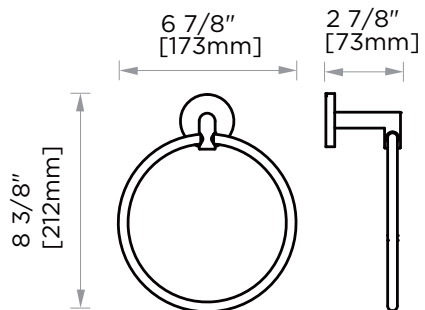

Product Code	Name	Finishes	Sizes (mm)			Sizes (Inches)		
			Length	Width	Height	Length	Width	Height
SEA-TB12	SEA-11 Towel Bar	PC, BN, MB, BB	357	52	73	14 1/8	2 1/16	2 7/8
SEA-TB18	SEA-18 Towel Bar	PC, BN, MB, BB	509	52	73	20 1/8	2 1/16	2 7/8 26 1/8
SEA-TB24	SEA-24 Towel Bar	PC, BN, MB, BB	662	52	73	2 1/16	2 7/8	
SEA-TB30	SEA-30 Towel Bar	PC, BN, MB, BB	814	52	73	32 1/8	2 1/16	2 7/8
SEA-DTB24	SEA-24 Double Towel Bar	PC, BN, MB, BB	662	52	123	26 1/8	2 1/16	4 7/8
SEA-RH-1	SEA-Robe Hook	PC, BN, MB, BB	52	53	73	2 1/16	2 1/16	2 7/8
SEA-RH-2	SEA-Double Robe Hook	PC, BN, MB, BB	73	52	55	2 7/8	2 1/16	2 1/8
SEA-TPEURO	SEA-Tissue Holder	PC, BN, MB, BB	173	52	73	6 7/8	2 1/16	2 7/8
SEA-TRRT	SEA-Towel Ring	PC, BN, MB, BB	190	168	73	7 1/2	6 5/8	2 7/8
SEA-TPDR0P	SEA-Tissue Holder	PC, BN, MB, BB	155	148	73	6 1/8	5 13/16	2 7/8
SEA-TRS0	SEA-Towel Ring	PC, BN, MB, BB	200	168	73	7 7/8	6 5/8	2 7/8
SEA-TRRD	SEA-Towel Ring	PC, BN, MB, BB	173	212	73	6 7/8	8 3/8	2 7/8
SEA-TPPT	SEA-Pivot Tissue Holder	PC, BN, MB, BB	199	80	52	7 7/8	3 1/8	2

12"/18"/24"/30" Towel Bar
SEA-TB12/18/24/30-BB

Towel Ring
SEA-TRRT-BB

Towel Ring
SEA-TRRD-BB

Towel Ring
SEA-TRSQ-BB

Pivot Tissue Holder
SEA-TPPT-BB

NOTE: Dimensions and specifications are subject to change without notice.

Double Robe Hook
SEA-RH-2

24" Double Towel Bar
SEA-DTB24

Robe Hook
SEA-RH-1

Tissue Holder
SEA-TPEURO

Tissue Holder
SEA-TPDROP

12"/18"24"/30" Towel Bar
SEA-TB12/18/24/30

Towel Ring
SEA-TRRT

Towel Ring
SEA-TRRD

Towel Ring
SEA-TRSQ

Pivot Tissue Holder
SEA-TPPT

NOTE: Dimensions and specifications are subject to change without notice.