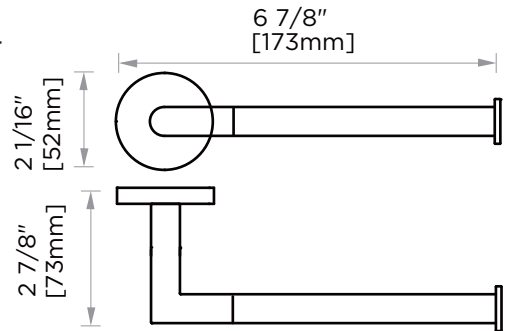

Product Code	Name	Finishes	Sizes (mm)			Sizes (Inches)		
			Length	Width	Height	Length	Width	Height
SEA-TB12	SEA-11 Towel Bar	PC, BN, MB, BB	357	52	73	14 1/8	2 1/16	2 7/8
SEA-TB18	SEA-18 Towel Bar	PC, BN, MB, BB	509	52	73	20 1/8	2 1/16	2 7/8 26 1/8
SEA-TB24	SEA-24 Towel Bar	PC, BN, MB, BB	662	52	73	2 1/16	2 7/8	
SEA-TB30	SEA-30 Towel Bar	PC, BN, MB, BB	814	52	73	32 1/8	2 1/16	2 7/8
SEA-DTB24	SEA-24 Double Towel Bar	PC, BN, MB, BB	662	52	123	26 1/8	2 1/16	4 7/8
SEA-RH-1	SEA-Robe Hook	PC, BN, MB, BB	52	53	73	2 1/16	2 1/16	2 7/8
SEA-RH-2	SEA-Double Robe Hook	PC, BN, MB, BB	73	52	55	2 7/8	2 1/16	2 1/8
SEA-TPEURO	SEA-Tissue Holder	PC, BN, MB, BB	173	52	73	6 7/8	2 1/16	2 7/8
SEA-TRRT	SEA-Towel Ring	PC, BN, MB, BB	190	168	73	7 1/2	6 5/8	2 7/8
SEA-TPDR0P	SEA-Tissue Holder	PC, BN, MB, BB	155	148	73	6 1/8	5 13/16	2 7/8
SEA-TRS0	SEA-Towel Ring	PC, BN, MB, BB	200	168	73	7 7/8	6 5/8	2 7/8
SEA-TRRD	SEA-Towel Ring	PC, BN, MB, BB	173	212	73	6 7/8	8 3/8	2 7/8
SEA-TPPT	SEA-Pivot Tissue Holder	PC, BN, MB, BB	199	80	52	7 7/8	3 1/8	2

12"/18"/24"/30" Towel Bar
SEA-TB12/18/24/30-BB

Towel Ring
SEA-TRRT-BB

Towel Ring
SEA-TRRD-BB

Towel Ring
SEA-TRSQ-BB

Pivot Tissue Holder
SEA-TPPT-BB

NOTE: Dimensions and specifications are subject to change without notice.

Double Robe Hook
SEA-RH-2

24" Double Towel Bar
SEA-DTB24

Robe Hook
SEA-RH-1

Tissue Holder
SEA-TPEURO

Tissue Holder
SEA-TPDROP

12"/18"24"/30" Towel Bar
SEA-TB12/18/24/30

Towel Ring
SEA-TRRT

Towel Ring
SEA-TRRD

Towel Ring
SEA-TRSQ

Pivot Tissue Holder
SEA-TPPT

NOTE: Dimensions and specifications are subject to change without notice.