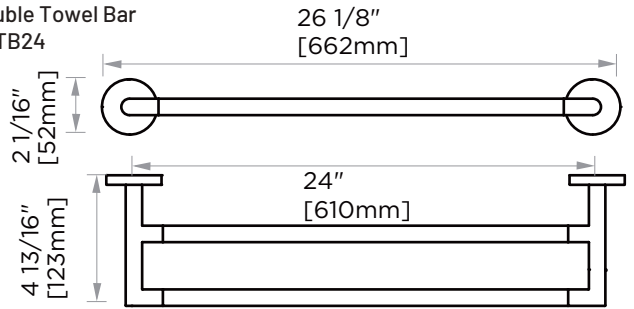

Product Code	Name	Finishes	Sizes (mm)			Sizes (Inches)		
			Length	Width	Height	Length	Width	Height
SEA-TB12	SEA-11 Towel Bar	PC, BN, MB, BB	357	52	73	14 1/8	2 1/16	2 7/8
SEA-TB18	SEA-18 Towel Bar	PC, BN, MB, BB	509	52	73	20 1/8	2 1/16	2 7/8 26 1/8
SEA-TB24	SEA-24 Towel Bar	PC, BN, MB, BB	662	52	73	2 1/16	2 7/8	
SEA-TB30	SEA-30 Towel Bar	PC, BN, MB, BB	814	52	73	32 1/8	2 1/16	2 7/8
SEA-DTB24	SEA-24 Double Towel Bar	PC, BN, MB, BB	662	52	123	26 1/8	2 1/16	4 7/8
SEA-RH-1	SEA-Robe Hook	PC, BN, MB, BB	52	53	73	2 1/16	2 1/16	2 7/8
SEA-RH-2	SEA-Double Robe Hook	PC, BN, MB, BB	73	52	55	2 7/8	2 1/16	2 1/8
SEA-TPEURO	SEA-Tissue Holder	PC, BN, MB, BB	173	52	73	6 7/8	2 1/16	2 7/8
SEA-TRRT	SEA-Towel Ring	PC, BN, MB, BB	190	168	73	7 1/2	6 5/8	2 7/8
SEA-TPDR0P	SEA-Tissue Holder	PC, BN, MB, BB	155	148	73	6 1/8	5 13/16	2 7/8
SEA-TRS0	SEA-Towel Ring	PC, BN, MB, BB	200	168	73	7 7/8	6 5/8	2 7/8
SEA-TRRD	SEA-Towel Ring	PC, BN, MB, BB	173	212	73	6 7/8	8 3/8	2 7/8
SEA-TPPT	SEA-Pivot Tissue Holder	PC, BN, MB, BB	199	80	52	7 7/8	3 1/8	2

12"/18"/24"/30" Towel Bar
SEA-TB12/18/24/30-BB

Towel Ring
SEA-TRRT-BB

Towel Ring
SEA-TRRD-BB

Towel Ring
SEA-TRSQ-BB

Pivot Tissue Holder
SEA-TPPT-BB

NOTE: Dimensions and specifications are subject to change without notice.

Double Robe Hook
SEA-RH-2

24" Double Towel Bar
SEA-DTB24

Robe Hook
SEA-RH-1

Tissue Holder
SEA-TPEURO

Tissue Holder
SEA-TPDROP

12"/18"24"/30" Towel Bar
SEA-TB12/18/24/30

Towel Ring
SEA-TRRT

Towel Ring
SEA-TRRD

Towel Ring
SEA-TRSQ

Pivot Tissue Holder
SEA-TPPT

NOTE: Dimensions and specifications are subject to change without notice.