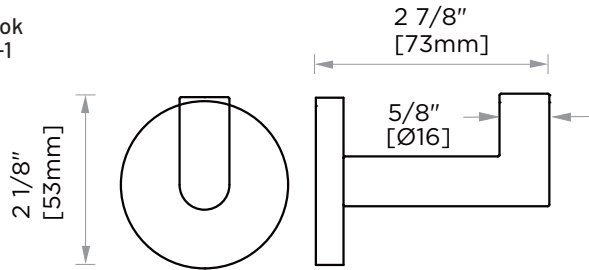

Robe Hook
SEA-RH-1