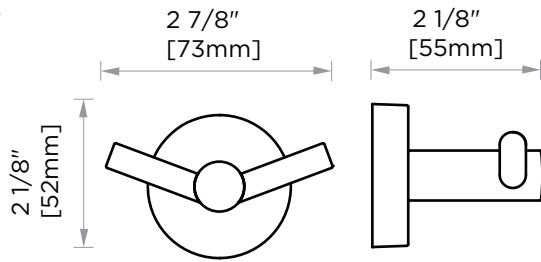

Double Robe Hook
SEA-RH-2