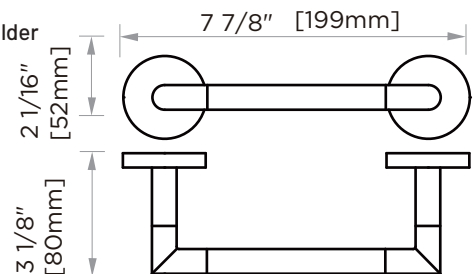

Product Code	Name	Finishes	Sizes (mm)			Sizes (Inches)		
			Length	Width	Height	Length	Width	Height
SEA-TB12	SEA-11 Towel Bar	PC, BN, MB, BB	357	52	73	14 1/8	2 1/16	2 7/8
SEA-TB18	SEA-18 Towel Bar	PC, BN, MB, BB	509	52	73	20 1/8	2 1/16	2 7/8 26 1/8
SEA-TB24	SEA-24 Towel Bar	PC, BN, MB, BB	662	52	73	2 1/16	2 7/8	
SEA-TB30	SEA-30 Towel Bar	PC, BN, MB, BB	814	52	73	32 1/8	2 1/16	2 7/8
SEA-DTB24	SEA-24 Double Towel Bar	PC, BN, MB, BB	662	52	123	26 1/8	2 1/16	4 7/8
SEA-RH-1	SEA-Robe Hook	PC, BN, MB, BB	52	53	73	2 1/16	2 1/16	2 7/8
SEA-RH-2	SEA-Double Robe Hook	PC, BN, MB, BB	73	52	55	2 7/8	2 1/16	2 1/8
SEA-TPEURO	SEA-Tissue Holder	PC, BN, MB, BB	173	52	73	6 7/8	2 1/16	2 7/8
SEA-TRRT	SEA-Towel Ring	PC, BN, MB, BB	190	168	73	7 1/2	6 5/8	2 7/8
SEA-TPDR0P	SEA-Tissue Holder	PC, BN, MB, BB	155	148	73	6 1/8	5 13/16	2 7/8
SEA-TRS0	SEA-Towel Ring	PC, BN, MB, BB	200	168	73	7 7/8	6 5/8	2 7/8
SEA-TRRD	SEA-Towel Ring	PC, BN, MB, BB	173	212	73	6 7/8	8 3/8	2 7/8
SEA-TPPT	SEA-Pivot Tissue Holder	PC, BN, MB, BB	199	80	52	7 7/8	3 1/8	2

12"/18"/24"/30" Towel Bar
SEA-TB12/18/24/30-BB

Towel Ring
SEA-TRRT-BB

Towel Ring
SEA-TRRD-BB

Towel Ring
SEA-TRSQ-BB

Pivot Tissue Holder
SEA-TPPT-BB

NOTE: Dimensions and specifications are subject to change without notice.

Double Robe Hook
SEA-RH-2

24" Double Towel Bar
SEA-DTB24

Robe Hook
SEA-RH-1

Tissue Holder
SEA-TPEURO

Tissue Holder
SEA-TPDROP

12"/18"24"/30" Towel Bar
SEA-TB12/18/24/30

Towel Ring
SEA-TRRT

Towel Ring
SEA-TRRD

Towel Ring
SEA-TRSQ

Pivot Tissue Holder
SEA-TPPT

NOTE: Dimensions and specifications are subject to change without notice.