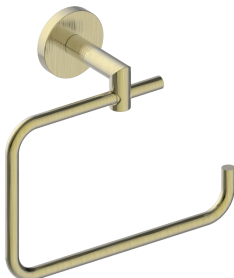

Product Code	Name	Finishes	Sizes (mm)			Sizes (Inches)		
			Length	Width	Height	Length	Width	Height
SEA-TB12	SEA-11 Towel Bar	PC, BN, MB, BB	357	52	73	14 1/8	2 1/16	2 7/8
SEA-TB18	SEA-18 Towel Bar	PC, BN, MB, BB	509	52	73	20 1/8	2 1/16	2 7/8 26 1/8
SEA-TB24	SEA-24 Towel Bar	PC, BN, MB, BB	662	52	73	2 1/16	2 7/8	
SEA-TB30	SEA-30 Towel Bar	PC, BN, MB, BB	814	52	73	32 1/8	2 1/16	2 7/8
SEA-DTB24	SEA-24 Double Towel Bar	PC, BN, MB, BB	662	52	123	26 1/8	2 1/16	4 7/8
SEA-RH-1	SEA-Robe Hook	PC, BN, MB, BB	52	53	73	2 1/16	2 1/16	2 7/8
SEA-RH-2	SEA-Double Robe Hook	PC, BN, MB, BB	73	52	55	2 7/8	2 1/16	2 1/8
SEA-TPEURO	SEA-Tissue Holder	PC, BN, MB, BB	173	52	73	6 7/8	2 1/16	2 7/8
SEA-TRRT	SEA-Towel Ring	PC, BN, MB, BB	190	168	73	7 1/2	6 5/8	2 7/8
SEA-TPDR0P	SEA-Tissue Holder	PC, BN, MB, BB	155	148	73	6 1/8	5 13/16	2 7/8
SEA-TRS0	SEA-Towel Ring	PC, BN, MB, BB	200	168	73	7 7/8	6 5/8	2 7/8
SEA-TRRD	SEA-Towel Ring	PC, BN, MB, BB	173	212	73	6 7/8	8 3/8	2 7/8
SEA-TPPT	SEA-Pivot Tissue Holder	PC, BN, MB, BB	199	80	52	7 7/8	3 1/8	2

NOTE: Dimensions and specifications are subject to change without notice.

Double Robe Hook
SEA-RH-2-BB

24" Double Towel Bar
SEA-DTB24-BB

Robe Hook
SEA-RH-1-BB

Tissue Holder
SEA-TPEURO-BB

Tissue Holder
SEA-TPDROP-BB

12"/18"/24"/30" Towel Bar
SEA-TB12/18/24/30-BB

Towel Ring
SEA-TRRT-BB

Towel Ring
SEA-TRRD-BB

Towel Ring
SEA-TRSQ-BB

Pivot Tissue Holder
SEA-TPPT-BB

NOTE: Dimensions and specifications are subject to change without notice.

Double Robe Hook
SEA-RH-2

24" Double Towel Bar
SEA-DTB24

Robe Hook
SEA-RH-1

Tissue Holder
SEA-TPEURO

Tissue Holder
SEA-TPDROP

12"/18"24"/30" Towel Bar
SEA-TB12/18/24/30

Towel Ring
SEA-TRRT

Towel Ring
SEA-TRRD