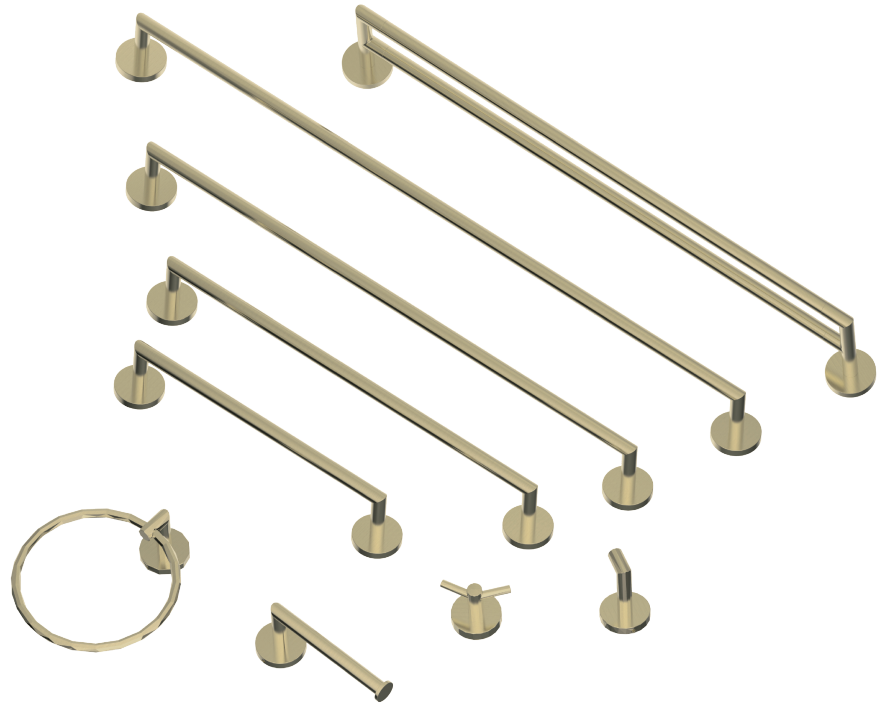

PRODUCT SPECIFICATION SHEET

SEATTLE SERIES

BRUSHED BRONZE (BB)

MATERIAL: ZINC
STAINLESS STEEL 304

KEY FEATURES: MODERN DESIGN
ZINC+STEEL COMPOSITION
CAST BACKINGS
WALL MOUNTED

AVAILABLE FINISHES:

- POLISHED CHROME (PC)
- BRUSHED NICKEL (BN)
- MATTE BLACK (MB)
- BRUSHED BRONZE (BB)

Product Code	Name	Finishes	Sizes (mm)			Sizes (Inches)		
			Length	Width	Height	Length	Width	Height
SEA-TB12	SEA-11 Towel Bar	PC, BN, MB, BB	357	52	73	14 1/8	2 1/16	2 7/8
SEA-TB18	SEA-18 Towel Bar	PC, BN, MB, BB	509	52	73	20 1/8	2 1/16	2 7/8 26 1/8
SEA-TB24	SEA-24 Towel Bar	PC, BN, MB, BB	662	52	73	2 1/16	2 7/8	
SEA-TB30	SEA-30 Towel Bar	PC, BN, MB, BB	814	52	73	32 1/8	2 1/16	2 7/8
SEA-DTB24	SEA-24 Double Towel Bar	PC, BN, MB, BB	662	52	123	26 1/8	2 1/16	4 7/8
SEA-RH-1	SEA-Robe Hook	PC, BN, MB, BB	52	53	73	2 1/16	2 1/16	2 7/8
SEA-RH-2	SEA-Double Robe Hook	PC, BN, MB, BB	73	52	55	2 7/8	2 1/16	2 1/8
SEA-TPEURO	SEA-Tissue Holder	PC, BN, MB, BB	173	52	73	6 7/8	2 1/16	2 7/8
SEA-TRRT	SEA-Towel Ring	PC, BN, MB, BB	190	168	73	7 1/2	6 5/8	2 7/8
SEA-TPDR0P	SEA-Tissue Holder	PC, BN, MB, BB	155	148	73	6 1/8	5 13/16	2 7/8
SEA-TRS0	SEA-Towel Ring	PC, BN, MB, BB	200	168	73	7 7/8	6 5/8	2 7/8
SEA-TRRD	SEA-Towel Ring	PC, BN, MB, BB	173	212	73	6 7/8	8 3/8	2 7/8
SEA-TPPT	SEA-Pivot Tissue Holder	PC, BN, MB, BB	199	80	52	7 7/8	3 1/8	2

NOTE: Dimensions and specifications are subject to change without notice.

Double Robe Hook
SEA-RH-2-BB

24" Double Towel Bar
SEA-DTB24-BB

Robe Hook
SEA-RH-1-BB

Tissue Holder
SEA-TPEURO-BB

Tissue Holder
SEA-TPDROP-BB

12"/18"/24"/30" Towel Bar
SEA-TB12/18/24/30-BB

Towel Ring
SEA-TRRT-BB

Towel Ring
SEA-TRRD-BB

Towel Ring
SEA-TRSQ-BB

Pivot Tissue Holder
SEA-TPPT-BB

NOTE: Dimensions and specifications are subject to change without notice.