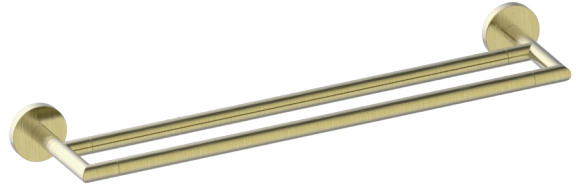

PRODUCT SPECIFICATION SHEET

SEATTLE SERIES

BRUSHED BRONZE (BB)

MATERIAL: ZINC
STAINLESS STEEL 304

KEY FEATURES: MODERN DESIGN
ZINC+STEEL COMPOSITION
CAST BACKINGS
WALL MOUNTED

AVAILABLE FINISHES:

- POLISHED CHROME (PC)
- BRUSHED NICKEL (BN)
- MATTE BLACK (MB)
- BRUSHED BRONZE (BB)

Product Code	Name	Finishes	Sizes (mm)			Sizes (Inches)		
			Length	Width	Height	Length	Width	Height
SEA-TB12	SEA-11 Towel Bar	PC, BN, MB, BB	357	52	73	14 1/8	2 1/16	2 7/8
SEA-TB18	SEA-18 Towel Bar	PC, BN, MB, BB	509	52	73	20 1/8	2 1/16	2 7/8 26 1/8
SEA-TB24	SEA-24 Towel Bar	PC, BN, MB, BB	662	52	73	2 1/16	2 7/8	
SEA-TB30	SEA-30 Towel Bar	PC, BN, MB, BB	814	52	73	32 1/8	2 1/16	2 7/8
SEA-DTB24	SEA-24 Double Towel Bar	PC, BN, MB, BB	662	52	123	26 1/8	2 1/16	4 7/8
SEA-RH-1	SEA-Robe Hook	PC, BN, MB, BB	52	53	73	2 1/16	2 1/16	2 7/8
SEA-RH-2	SEA-Double Robe Hook	PC, BN, MB, BB	73	52	55	2 7/8	2 1/16	2 1/8
SEA-TPEURO	SEA-Tissue Holder	PC, BN, MB, BB	173	52	73	6 7/8	2 1/16	2 7/8
SEA-TRRT	SEA-Towel Ring	PC, BN, MB, BB	190	168	73	7 1/2	6 5/8	2 7/8
SEA-TPDR0P	SEA-Tissue Holder	PC, BN, MB, BB	155	148	73	6 1/8	5 13/16	2 7/8
SEA-TRS0	SEA-Towel Ring	PC, BN, MB, BB	200	168	73	7 7/8	6 5/8	2 7/8
SEA-TRRD	SEA-Towel Ring	PC, BN, MB, BB	173	212	73	6 7/8	8 3/8	2 7/8
SEA-TPPT	SEA-Pivot Tissue Holder	PC, BN, MB, BB	199	80	52	7 7/8	3 1/8	2

NOTE: Dimensions and specifications are subject to change without notice.

Double Robe Hook
SEA-RH-2-BB

24" Double Towel Bar
SEA-DTB24-BB

Robe Hook
SEA-RH-1-BB

Tissue Holder
SEA-TPEURO-BB

Tissue Holder
SEA-TPDROP-BB

12"/18"/24"/30" Towel Bar
SEA-TB12/18/24/30-BB

Towel Ring
SEA-TRRT-BB

Towel Ring
SEA-TRRD-BB

Towel Ring
SEA-TRSQ-BB

Pivot Tissue Holder
SEA-TPPT-BB

NOTE: Dimensions and specifications are subject to change without notice.