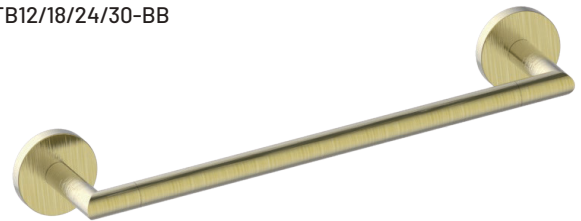

PRODUCT SPECIFICATION SHEET

SEATTLE SERIES

BRUSHED BRONZE (BB)

MATERIAL: ZINC
STAINLESS STEEL 304

KEY FEATURES: MODERN DESIGN
ZINC+STEEL COMPOSITION
CAST BACKINGS
WALL MOUNTED

AVAILABLE FINISHES:

- POLISHED CHROME (PC)
- BRUSHED NICKEL (BN)
- MATTE BLACK (MB)
- BRUSHED BRONZE (BB)

Product Code	Name	Finishes	Sizes (mm)			Sizes (Inches)		
			Length	Width	Height	Length	Width	Height
SEA-TB12	SEA-11 Towel Bar	PC, BN, MB, BB	357	52	73	14 1/8	2 1/16	2 7/8
SEA-TB18	SEA-18 Towel Bar	PC, BN, MB, BB	509	52	73	20 1/8	2 1/16	2 7/8 26 1/8
SEA-TB24	SEA-24 Towel Bar	PC, BN, MB, BB	662	52	73	2 1/16	2 7/8	
SEA-TB30	SEA-30 Towel Bar	PC, BN, MB, BB	814	52	73	32 1/8	2 1/16	2 7/8
SEA-DTB24	SEA-24 Double Towel Bar	PC, BN, MB, BB	662	52	123	26 1/8	2 1/16	4 7/8
SEA-RH-1	SEA-Robe Hook	PC, BN, MB, BB	52	53	73	2 1/16	2 1/16	2 7/8
SEA-RH-2	SEA-Double Robe Hook	PC, BN, MB, BB	73	52	55	2 7/8	2 1/16	2 1/8
SEA-TPEURO	SEA-Tissue Holder	PC, BN, MB, BB	173	52	73	6 7/8	2 1/16	2 7/8
SEA-TRRT	SEA-Towel Ring	PC, BN, MB, BB	190	168	73	7 1/2	6 5/8	2 7/8
SEA-TPDR0P	SEA-Tissue Holder	PC, BN, MB, BB	155	148	73	6 1/8	5 13/16	2 7/8
SEA-TRS0	SEA-Towel Ring	PC, BN, MB, BB	200	168	73	7 7/8	6 5/8	2 7/8
SEA-TRRD	SEA-Towel Ring	PC, BN, MB, BB	173	212	73	6 7/8	8 3/8	2 7/8
SEA-TPPT	SEA-Pivot Tissue Holder	PC, BN, MB, BB	199	80	52	7 7/8	3 1/8	2

NOTE: Dimensions and specifications are subject to change without notice.

Double Robe Hook
SEA-RH-2-BB

24" Double Towel Bar
SEA-DTB24-BB

Robe Hook
SEA-RH-1-BB

Tissue Holder
SEA-TPEURO-BB

Tissue Holder
SEA-TPDROP-BB

12"/18"/24"/30" Towel Bar
SEA-TB12/18/24/30-BB

Towel Ring
SEA-TRRT-BB

Towel Ring
SEA-TRRD-BB

Towel Ring
SEA-TRSQ-BB

Pivot Tissue Holder
SEA-TPPT-BB

NOTE: Dimensions and specifications are subject to change without notice.