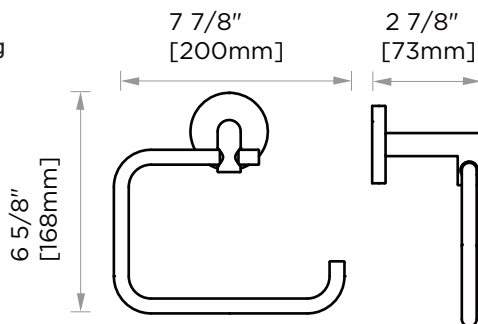

Product Code	Name	Finishes	Sizes (mm)			Sizes (Inches)		
			Length	Width	Height	Length	Width	Height
SEA-TB12	SEA-11 Towel Bar	PC, BN, MB, BB	357	52	73	14 1/8	2 1/16	2 7/8
SEA-TB18	SEA-18 Towel Bar	PC, BN, MB, BB	509	52	73	20 1/8	2 1/16	2 7/8 26 1/8
SEA-TB24	SEA-24 Towel Bar	PC, BN, MB, BB	662	52	73	2 1/16	2 7/8	
SEA-TB30	SEA-30 Towel Bar	PC, BN, MB, BB	814	52	73	32 1/8	2 1/16	2 7/8
SEA-DTB24	SEA-24 Double Towel Bar	PC, BN, MB, BB	662	52	123	26 1/8	2 1/16	4 7/8
SEA-RH-1	SEA-Robe Hook	PC, BN, MB, BB	52	53	73	2 1/16	2 1/16	2 7/8
SEA-RH-2	SEA-Double Robe Hook	PC, BN, MB, BB	73	52	55	2 7/8	2 1/16	2 1/8
SEA-TPEURO	SEA-Tissue Holder	PC, BN, MB, BB	173	52	73	6 7/8	2 1/16	2 7/8
SEA-TRRT	SEA-Towel Ring	PC, BN, MB, BB	190	168	73	7 1/2	6 5/8	2 7/8
SEA-TPDR0P	SEA-Tissue Holder	PC, BN, MB, BB	155	148	73	6 1/8	5 13/16	2 7/8
SEA-TRS0	SEA-Towel Ring	PC, BN, MB, BB	200	168	73	7 7/8	6 5/8	2 7/8
SEA-TRRD	SEA-Towel Ring	PC, BN, MB, BB	173	212	73	6 7/8	8 3/8	2 7/8
SEA-TPPT	SEA-Pivot Tissue Holder	PC, BN, MB, BB	199	80	52	7 7/8	3 1/8	2

12"/18"/24"/30" Towel Bar
SEA-TB12/18/24/30-BB

Towel Ring
SEA-TRRT-BB

Towel Ring
SEA-TRRD-BB

Towel Ring
SEA-TRSQ-BB

Pivot Tissue Holder
SEA-TPPT-BB

NOTE: Dimensions and specifications are subject to change without notice.

Double Robe Hook
SEA-RH-2

24" Double Towel Bar
SEA-DTB24

Robe Hook
SEA-RH-1

Tissue Holder
SEA-TPEURO

Tissue Holder
SEA-TPDROP

12"/18"24"/30" Towel Bar
SEA-TB12/18/24/30

Towel Ring
SEA-TRRT

Towel Ring
SEA-TRRD

Towel Ring
SEA-TRSQ

Pivot Tissue Holder
SEA-TPPT

NOTE: Dimensions and specifications are subject to change without notice.