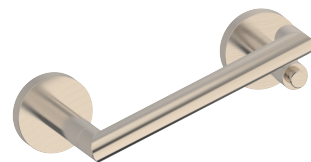

PRODUCT SPECIFICATION SHEET

SEATTLE SERIES

BRUSHED BRONZE (BB)

MATERIAL: ZINC
STAINLESS STEEL 304

KEY FEATURES: MODERN DESIGN
ZINC+STEEL COMPOSITION
CAST BACKINGS
WALL MOUNTED

AVAILABLE FINISHES:

- POLISHED CHROME (PC)
- BRUSHED NICKEL (BN)
- MATTE BLACK (MB)
- BRUSHED BRONZE (BB)

NOTE: Dimensions and specifications are subject to change without notice.

Double Robe Hook
SEA-RH-2-BB

24" Double Towel Bar
SEA-DTB24-BB

Robe Hook
SEA-RH-1-BB

Tissue Holder
SEA-TPEURO-BB

Tissue Holder
SEA-TPDROP-BB

12"/18"/24"/30" Towel Bar
SEA-TB12/18/24/30-BB

Towel Ring
SEA-TRRT-BB

Towel Ring
SEA-TRRD-BB

Towel Ring
SEA-TRSQ-BB

Pivot Tissue Holder
SEA-TPPT-BB

NOTE: Dimensions and specifications are subject to change without notice.

Double Robe Hook
SEA-RH-2

24" Double Towel Bar
SEA-DTB24

Robe Hook
SEA-RH-1

Tissue Holder
SEA-TPEURO

Tissue Holder
SEA-TPDROP

12"/18"24"/30" Towel Bar
SEA-TB12/18/24/30

Towel Ring
SEA-TRRT

Towel Ring
SEA-TRRD