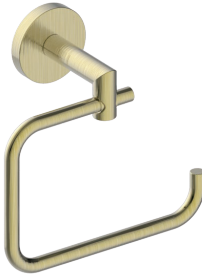

PRODUCT SPECIFICATION SHEET

SEATTLE SERIES

BRUSHED BRONZE (BB)

MATERIAL: ZINC
STAINLESS STEEL 304

KEY FEATURES: MODERN DESIGN
ZINC+STEEL COMPOSITION
CAST BACKINGS
WALL MOUNTED

AVAILABLE FINISHES:

- POLISHED CHROME (PC)
- BRUSHED NICKEL (BN)
- MATTE BLACK (MB)
- BRUSHED BRONZE (BB)

Product Code	Name	Finishes	Sizes (mm)			Sizes (Inches)		
			Length	Width	Height	Length	Width	Height
SEA-TB12	SEA-11 Towel Bar	PC, BN, MB, BB	357	52	73	14 1/8	2 1/16	2 7/8
SEA-TB18	SEA-18 Towel Bar	PC, BN, MB, BB	509	52	73	20 1/8	2 1/16	2 7/8 26 1/8
SEA-TB24	SEA-24 Towel Bar	PC, BN, MB, BB	662	52	73	2 1/16	2 7/8	
SEA-TB30	SEA-30 Towel Bar	PC, BN, MB, BB	814	52	73	32 1/8	2 1/16	2 7/8
SEA-DTB24	SEA-24 Double Towel Bar	PC, BN, MB, BB	662	52	123	26 1/8	2 1/16	4 7/8
SEA-RH-1	SEA-Robe Hook	PC, BN, MB, BB	52	53	73	2 1/16	2 1/16	2 7/8
SEA-RH-2	SEA-Double Robe Hook	PC, BN, MB, BB	73	52	55	2 7/8	2 1/16	2 1/8
SEA-TPEURO	SEA-Tissue Holder	PC, BN, MB, BB	173	52	73	6 7/8	2 1/16	2 7/8
SEA-TRRT	SEA-Towel Ring	PC, BN, MB, BB	190	168	73	7 1/2	6 5/8	2 7/8
SEA-TPDR0P	SEA-Tissue Holder	PC, BN, MB, BB	155	148	73	6 1/8	5 13/16	2 7/8
SEA-TRS0	SEA-Towel Ring	PC, BN, MB, BB	200	168	73	7 7/8	6 5/8	2 7/8
SEA-TRRD	SEA-Towel Ring	PC, BN, MB, BB	173	212	73	6 7/8	8 3/8	2 7/8
SEA-TPPT	SEA-Pivot Tissue Holder	PC, BN, MB, BB	199	80	52	7 7/8	3 1/8	2

NOTE: Dimensions and specifications are subject to change without notice.

Double Robe Hook
SEA-RH-2-BB

24" Double Towel Bar
SEA-DTB24-BB

Robe Hook
SEA-RH-1-BB

Tissue Holder
SEA-TPEURO-BB

Tissue Holder
SEA-TPDROP-BB

12"/18"/24"/30" Towel Bar
SEA-TB12/18/24/30-BB

Towel Ring
SEA-TRRT-BB

Towel Ring
SEA-TRRD-BB

Towel Ring
SEA-TRSQ-BB

Pivot Tissue Holder
SEA-TPPT-BB

NOTE: Dimensions and specifications are subject to change without notice.