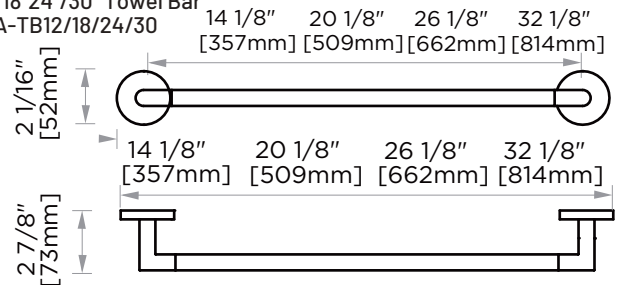

Product Code	Name	Finishes	Sizes (mm)			Sizes (Inches)		
			Length	Width	Height	Length	Width	Height
SEA-TB12	SEA-11 Towel Bar	PC, BN, MB, BB	357	52	73	14 1/8	2 1/16	2 7/8
SEA-TB18	SEA-18 Towel Bar	PC, BN, MB, BB	509	52	73	20 1/8	2 1/16	2 7/8 26 1/8
SEA-TB24	SEA-24 Towel Bar	PC, BN, MB, BB	662	52	73	2 1/16	2 7/8	
SEA-TB30	SEA-30 Towel Bar	PC, BN, MB, BB	814	52	73	32 1/8	2 1/16	2 7/8
SEA-DTB24	SEA-24 Double Towel Bar	PC, BN, MB, BB	662	52	123	26 1/8	2 1/16	4 7/8
SEA-RH-1	SEA-Robe Hook	PC, BN, MB, BB	52	53	73	2 1/16	2 1/16	2 7/8
SEA-RH-2	SEA-Double Robe Hook	PC, BN, MB, BB	73	52	55	2 7/8	2 1/16	2 1/8
SEA-TPEURO	SEA-Tissue Holder	PC, BN, MB, BB	173	52	73	6 7/8	2 1/16	2 7/8
SEA-TRRT	SEA-Towel Ring	PC, BN, MB, BB	190	168	73	7 1/2	6 5/8	2 7/8
SEA-TPDR0P	SEA-Tissue Holder	PC, BN, MB, BB	155	148	73	6 1/8	5 13/16	2 7/8
SEA-TRS0	SEA-Towel Ring	PC, BN, MB, BB	200	168	73	7 7/8	6 5/8	2 7/8
SEA-TRRD	SEA-Towel Ring	PC, BN, MB, BB	173	212	73	6 7/8	8 3/8	2 7/8
SEA-TPPT	SEA-Pivot Tissue Holder	PC, BN, MB, BB	199	80	52	7 7/8	3 1/8	2

12"/18"/24"/30" Towel Bar
SEA-TB12/18/24/30-BB

Towel Ring
SEA-TRRT-BB

Towel Ring
SEA-TRRD-BB

Towel Ring
SEA-TRSQ-BB

Pivot Tissue Holder
SEA-TPPT-BB

NOTE: Dimensions and specifications are subject to change without notice.

Double Robe Hook
SEA-RH-2

24" Double Towel Bar
SEA-DTB24

Robe Hook
SEA-RH-1

Tissue Holder
SEA-TPEURO

Tissue Holder
SEA-TPDROP

12"/18"24"/30" Towel Bar
SEA-TB12/18/24/30

Towel Ring
SEA-TRRT

Towel Ring
SEA-TRRD

Towel Ring
SEA-TRSQ

Pivot Tissue Holder
SEA-TPPT

NOTE: Dimensions and specifications are subject to change without notice.