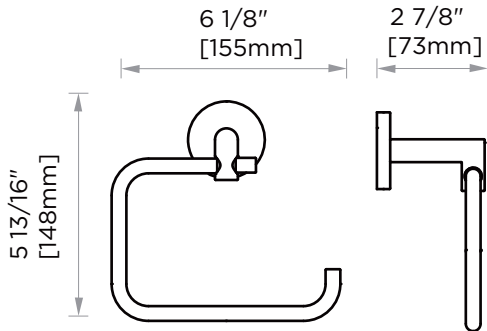

Product Code	Name	Finishes	Sizes (mm) Length Width Height	Sizes (Inches) Length Width Height
SEA-TB12	SEA-11 Towel Bar	PC, BN, MB, BB	357 52 73	14 1/8 2 1/16 2 7/8
SEA-TB18	SEA-18 Towel Bar	PC, BN, MB, BB	509 52 73	20 1/8 2 1/16 2 7/8 26 1/8
SEA-TB24	SEA-24 Towel Bar	PC, BN, MB, BB	662 52 73	2 1/16 2 7/8
SEA-TB30	SEA-30 Towel Bar	PC, BN, MB, BB	814 52 73	32 1/8 2 1/16 2 7/8
SEA-DTB24	SEA-24 Double Towel Bar	PC, BN, MB, BB	662 52 123	26 1/8 2 1/16 4 7/8
SEA-RH-1	SEA-Robe Hook	PC, BN, MB, BB	52 53 73	2 1/16 2 1/16 2 7/8
SEA-RH-2	SEA-Double Robe Hook	PC, BN, MB, BB	73 52 55	2 7/8 2 1/16 2 1/8
SEA-TPEURO	SEA-Tissue Holder	PC, BN, MB, BB	173 52 73	6 7/8 2 1/16 2 7/8
SEA-TRRT	SEA-Towel Ring	PC, BN, MB, BB	190 168 73	7 1/2 6 5/8 2 7/8
SEA-TPDR0P	SEA-Tissue Holder	PC, BN, MB, BB	155 148 73	6 1/8 5 13/16 2 7/8
SEA-TRS0	SEA-Towel Ring	PC, BN, MB, BB	200 168 73	7 7/8 6 5/8 2 7/8
SEA-TRRD	SEA-Towel Ring	PC, BN, MB, BB	173 212 73	6 7/8 8 3/8 2 7/8
SEA-TPPT	SEA-Pivot Tissue Holder	PC, BN, MB, BB	199 80 52	7 7/8 3 1/8 2

12"/18"/24"/30" Towel Bar
SEA-TB12/18/24/30-BN

Towel Ring
SEA-TRRT-BN

Towel Ring
SEA-TRRD-BN

Towel Ring
SEA-TRSQ-BN

Pivot Tissue Holder
SEA-TPPT-BN

NOTE: Dimensions and specifications are subject to change without notice.

Double Robe Hook
SEA-RH-2

24" Double Towel Bar
SEA-DTB24

Robe Hook
SEA-RH-1

Tissue Holder
SEA-TPEURO

Tissue Holder
SEA-TPDROP

12"/18"24"/30" Towel Bar
SEA-TB12/18/24/30

Towel Ring
SEA-TRRT

Towel Ring
SEA-TRRD

Towel Ring
SEA-TRSQ

Pivot Tissue Holder
SEA-TPPT

NOTE: Dimensions and specifications are subject to change without notice.