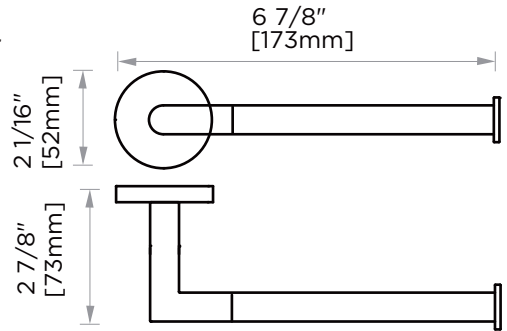

Product Code	Name	Finishes	Sizes (mm) Length Width Height	Sizes (Inches) Length Width Height
SEA-TB12	SEA-11 Towel Bar	PC, BN, MB, BB	357 52 73	14 1/8 2 1/16 2 7/8
SEA-TB18	SEA-18 Towel Bar	PC, BN, MB, BB	509 52 73	20 1/8 2 1/16 2 7/8 26 1/8
SEA-TB24	SEA-24 Towel Bar	PC, BN, MB, BB	662 52 73	2 1/16 2 7/8
SEA-TB30	SEA-30 Towel Bar	PC, BN, MB, BB	814 52 73	32 1/8 2 1/16 2 7/8
SEA-DTB24	SEA-24 Double Towel Bar	PC, BN, MB, BB	662 52 123	26 1/8 2 1/16 4 7/8
SEA-RH-1	SEA-Robe Hook	PC, BN, MB, BB	52 53 73	2 1/16 2 1/16 2 7/8
SEA-RH-2	SEA-Double Robe Hook	PC, BN, MB, BB	73 52 55	2 7/8 2 1/16 2 1/8
SEA-TPEURO	SEA-Tissue Holder	PC, BN, MB, BB	173 52 73	6 7/8 2 1/16 2 7/8
SEA-TRRT	SEA-Towel Ring	PC, BN, MB, BB	190 168 73	7 1/2 6 5/8 2 7/8
SEA-TPDR0P	SEA-Tissue Holder	PC, BN, MB, BB	155 148 73	6 1/8 5 13/16 2 7/8
SEA-TRS0	SEA-Towel Ring	PC, BN, MB, BB	200 168 73	7 7/8 6 5/8 2 7/8
SEA-TRRD	SEA-Towel Ring	PC, BN, MB, BB	173 212 73	6 7/8 8 3/8 2 7/8
SEA-TPPT	SEA-Pivot Tissue Holder	PC, BN, MB, BB	199 80 52	7 7/8 3 1/8 2

12"/18"/24"/30" Towel Bar
SEA-TB12/18/24/30-BN

Towel Ring
SEA-TRRT-BN

Towel Ring
SEA-TRRD-BN

Towel Ring
SEA-TRSQ-BN

Pivot Tissue Holder
SEA-TPPT-BN

NOTE: Dimensions and specifications are subject to change without notice.

Double Robe Hook
SEA-RH-2

24" Double Towel Bar
SEA-DTB24

Robe Hook
SEA-RH-1

Tissue Holder
SEA-TPEURO

Tissue Holder
SEA-TPDROP

12"/18"24"/30" Towel Bar
SEA-TB12/18/24/30

Towel Ring
SEA-TRRT

Towel Ring
SEA-TRRD

Towel Ring
SEA-TRSQ

Pivot Tissue Holder
SEA-TPPT

NOTE: Dimensions and specifications are subject to change without notice.