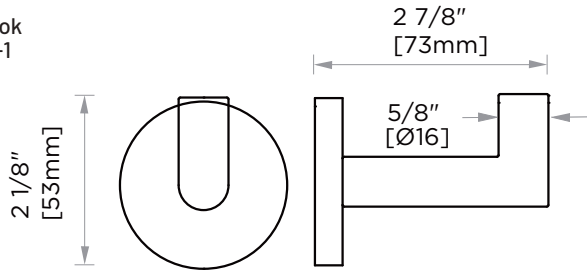

Robe Hook
SEA-RH-1