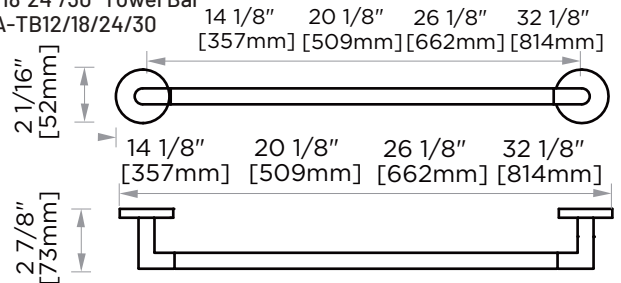

Product Code	Name	Finishes	Sizes (mm) Length Width Height	Sizes (Inches) Length Width Height
SEA-TB12	SEA-11 Towel Bar	PC, BN, MB, BB	357 52 73	14 1/8 2 1/16 2 7/8
SEA-TB18	SEA-18 Towel Bar	PC, BN, MB, BB	509 52 73	20 1/8 2 1/16 2 7/8 26 1/8
SEA-TB24	SEA-24 Towel Bar	PC, BN, MB, BB	662 52 73	2 1/16 2 7/8
SEA-TB30	SEA-30 Towel Bar	PC, BN, MB, BB	814 52 73	32 1/8 2 1/16 2 7/8
SEA-DTB24	SEA-24 Double Towel Bar	PC, BN, MB, BB	662 52 123	26 1/8 2 1/16 4 7/8
SEA-RH-1	SEA-Robe Hook	PC, BN, MB, BB	52 53 73	2 1/16 2 1/16 2 7/8
SEA-RH-2	SEA-Double Robe Hook	PC, BN, MB, BB	73 52 55	2 7/8 2 1/16 2 1/8
SEA-TPEURO	SEA-Tissue Holder	PC, BN, MB, BB	173 52 73	6 7/8 2 1/16 2 7/8
SEA-TRRT	SEA-Towel Ring	PC, BN, MB, BB	190 168 73	7 1/2 6 5/8 2 7/8
SEA-TPDR0P	SEA-Tissue Holder	PC, BN, MB, BB	155 148 73	6 1/8 5 13/16 2 7/8
SEA-TRS0	SEA-Towel Ring	PC, BN, MB, BB	200 168 73	7 7/8 6 5/8 2 7/8
SEA-TRRD	SEA-Towel Ring	PC, BN, MB, BB	173 212 73	6 7/8 8 3/8 2 7/8
SEA-TPPT	SEA-Pivot Tissue Holder	PC, BN, MB, BB	199 80 52	7 7/8 3 1/8 2

12"/18"/24"/30" Towel Bar
SEA-TB12/18/24/30-BN

Towel Ring
SEA-TRRT-BN

Towel Ring
SEA-TRRD-BN

Towel Ring
SEA-TRSQ-BN

Pivot Tissue Holder
SEA-TPPT-BN

NOTE: Dimensions and specifications are subject to change without notice.

Double Robe Hook
SEA-RH-2

24" Double Towel Bar
SEA-DTB24

Robe Hook
SEA-RH-1

Tissue Holder
SEA-TPEURO

Tissue Holder
SEA-TPDROP

12"/18"24"/30" Towel Bar
SEA-TB12/18/24/30

Towel Ring
SEA-TRRT

Towel Ring
SEA-TRRD

Towel Ring
SEA-TRSQ

Pivot Tissue Holder
SEA-TPPT

NOTE: Dimensions and specifications are subject to change without notice.