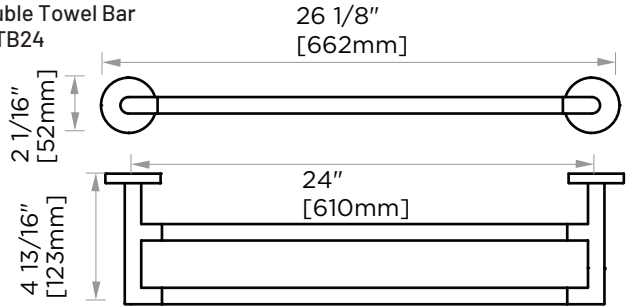

Tissue Holder
SEA-TPEURO