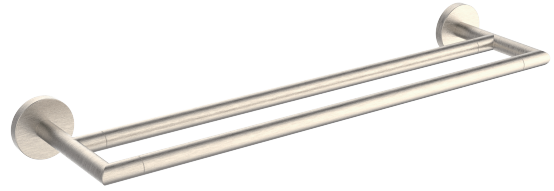

PRODUCT SPECIFICATION SHEET

SEATTLE SERIES

BRUSHED NICKEL (BN)

MATERIAL: ZINC
STAINLESS STEEL 304

KEY FEATURES: MODERN DESIGN
ZINC+STEEL COMPOSITION
CAST BACKINGS
WALL MOUNTED

AVAILABLE FINISHES:

- POLISHED CHROME (PC)
- BRUSHED NICKEL (BN)
- MATTE BLACK (MB)

Product Code	Name	Finishes	Sizes (mm) Length Width Height	Sizes (Inches) Length Width Height
SEA-TB12	SEA-11 Towel Bar	PC, BN, MB, BB	357 52 73	14 1/8 2 1/16 2 7/8
SEA-TB18	SEA-18 Towel Bar	PC, BN, MB, BB	509 52 73	20 1/8 2 1/16 2 7/8 26 1/8
SEA-TB24	SEA-24 Towel Bar	PC, BN, MB, BB	662 52 73	2 1/16 2 7/8
SEA-TB30	SEA-30 Towel Bar	PC, BN, MB, BB	814 52 73	32 1/8 2 1/16 2 7/8
SEA-DTB24	SEA-24 Double Towel Bar	PC, BN, MB, BB	662 52 123	26 1/8 2 1/16 4 7/8
SEA-RH-1	SEA-Robe Hook	PC, BN, MB, BB	52 53 73	2 1/16 2 1/16 2 7/8
SEA-RH-2	SEA-Double Robe Hook	PC, BN, MB, BB	73 52 55	2 7/8 2 1/16 2 1/8
SEA-TPEURO	SEA-Tissue Holder	PC, BN, MB, BB	173 52 73	6 7/8 2 1/16 2 7/8
SEA-TRRT	SEA-Towel Ring	PC, BN, MB, BB	190 168 73	7 1/2 6 5/8 2 7/8
SEA-TPDR0P	SEA-Tissue Holder	PC, BN, MB, BB	155 148 73	6 1/8 5 13/16 2 7/8
SEA-TRS0	SEA-Towel Ring	PC, BN, MB, BB	200 168 73	7 7/8 6 5/8 2 7/8
SEA-TRRD	SEA-Towel Ring	PC, BN, MB, BB	173 212 73	6 7/8 8 3/8 2 7/8
SEA-TPPT	SEA-Pivot Tissue Holder	PC, BN, MB, BB	199 80 52	7 7/8 3 1/8 2

NOTE: Dimensions and specifications are subject to change without notice.

Double Robe Hook
SEA-RH-2-BN

24" Double Towel Bar
SEA-DTB24-BN

Robe Hook
SEA-RH-1-BN

Tissue Holder
SEA-TPEURO-BN

Tissue Holder
SEA-TPDROP-BN

12"/18"/24"/30" Towel Bar
SEA-TB12/18/24/30-BN

Towel Ring
SEA-TRRT-BN

Towel Ring
SEA-TRRD-BN

Towel Ring
SEA-TRSQ-BN

Pivot Tissue Holder
SEA-TPPT-BN

NOTE: Dimensions and specifications are subject to change without notice.