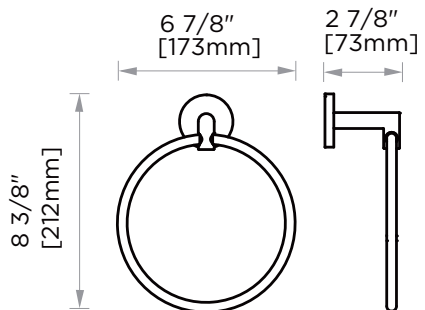

Product Code	Name	Finishes	Sizes (mm) Length Width Height	Sizes (Inches) Length Width Height
SEA-TB12	SEA-11 Towel Bar	PC, BN, MB, BB	357 52 73	14 1/8 2 1/16 2 7/8
SEA-TB18	SEA-18 Towel Bar	PC, BN, MB, BB	509 52 73	20 1/8 2 1/16 2 7/8 26 1/8
SEA-TB24	SEA-24 Towel Bar	PC, BN, MB, BB	662 52 73	2 1/16 2 7/8
SEA-TB30	SEA-30 Towel Bar	PC, BN, MB, BB	814 52 73	32 1/8 2 1/16 2 7/8
SEA-DTB24	SEA-24 Double Towel Bar	PC, BN, MB, BB	662 52 123	26 1/8 2 1/16 4 7/8
SEA-RH-1	SEA-Robe Hook	PC, BN, MB, BB	52 53 73	2 1/16 2 1/16 2 7/8
SEA-RH-2	SEA-Double Robe Hook	PC, BN, MB, BB	73 52 55	2 7/8 2 1/16 2 1/8
SEA-TPEURO	SEA-Tissue Holder	PC, BN, MB, BB	173 52 73	6 7/8 2 1/16 2 7/8
SEA-TRRT	SEA-Towel Ring	PC, BN, MB, BB	190 168 73	7 1/2 6 5/8 2 7/8
SEA-TPDR0P	SEA-Tissue Holder	PC, BN, MB, BB	155 148 73	6 1/8 5 13/16 2 7/8
SEA-TRS0	SEA-Towel Ring	PC, BN, MB, BB	200 168 73	7 7/8 6 5/8 2 7/8
SEA-TRRD	SEA-Towel Ring	PC, BN, MB, BB	173 212 73	6 7/8 8 3/8 2 7/8
SEA-TPPT	SEA-Pivot Tissue Holder	PC, BN, MB, BB	199 80 52	7 7/8 3 1/8 2

12"/18"/24"/30" Towel Bar
SEA-TB12/18/24/30-BN

Towel Ring
SEA-TRRT-BN

Towel Ring
SEA-TRRD-BN

Towel Ring
SEA-TRSQ-BN

Pivot Tissue Holder
SEA-TPPT-BN

NOTE: Dimensions and specifications are subject to change without notice.

Double Robe Hook
SEA-RH-2

24" Double Towel Bar
SEA-DTB24

Robe Hook
SEA-RH-1

Tissue Holder
SEA-TPEURO

Tissue Holder
SEA-TPDROP

12"/18"24"/30" Towel Bar
SEA-TB12/18/24/30

Towel Ring
SEA-TRRT

Towel Ring
SEA-TRRD

Towel Ring
SEA-TRSQ

Pivot Tissue Holder
SEA-TPPT

NOTE: Dimensions and specifications are subject to change without notice.