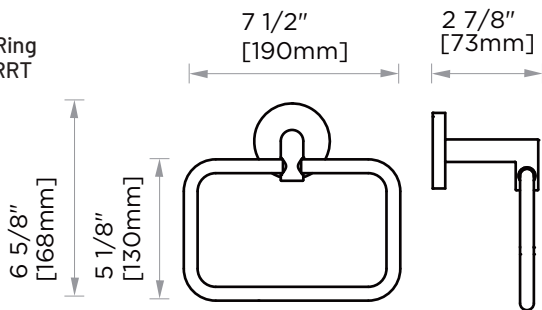

Product Code	Name	Finishes	Sizes (mm) Length Width Height	Sizes (Inches) Length Width Height
SEA-TB12	SEA-11 Towel Bar	PC, BN, MB, BB	357 52 73	14 1/8 2 1/16 2 7/8
SEA-TB18	SEA-18 Towel Bar	PC, BN, MB, BB	509 52 73	20 1/8 2 1/16 2 7/8 26 1/8
SEA-TB24	SEA-24 Towel Bar	PC, BN, MB, BB	662 52 73	2 1/16 2 7/8
SEA-TB30	SEA-30 Towel Bar	PC, BN, MB, BB	814 52 73	32 1/8 2 1/16 2 7/8
SEA-DTB24	SEA-24 Double Towel Bar	PC, BN, MB, BB	662 52 123	26 1/8 2 1/16 4 7/8
SEA-RH-1	SEA-Robe Hook	PC, BN, MB, BB	52 53 73	2 1/16 2 1/16 2 7/8
SEA-RH-2	SEA-Double Robe Hook	PC, BN, MB, BB	73 52 55	2 7/8 2 1/16 2 1/8
SEA-TPEURO	SEA-Tissue Holder	PC, BN, MB, BB	173 52 73	6 7/8 2 1/16 2 7/8
SEA-TRRT	SEA-Towel Ring	PC, BN, MB, BB	190 168 73	7 1/2 6 5/8 2 7/8
SEA-TPDR0P	SEA-Tissue Holder	PC, BN, MB, BB	155 148 73	6 1/8 5 13/16 2 7/8
SEA-TRS0	SEA-Towel Ring	PC, BN, MB, BB	200 168 73	7 7/8 6 5/8 2 7/8
SEA-TRRD	SEA-Towel Ring	PC, BN, MB, BB	173 212 73	6 7/8 8 3/8 2 7/8
SEA-TPPT	SEA-Pivot Tissue Holder	PC, BN, MB, BB	199 80 52	7 7/8 3 1/8 2

12"/18"/24"/30" Towel Bar
SEA-TB12/18/24/30-BN

Towel Ring
SEA-TRRT-BN

Towel Ring
SEA-TRRD-BN

Towel Ring
SEA-TRSQ-BN

Pivot Tissue Holder
SEA-TPPT-BN

NOTE: Dimensions and specifications are subject to change without notice.

Double Robe Hook
SEA-RH-2

24" Double Towel Bar
SEA-DTB24

Robe Hook
SEA-RH-1

Tissue Holder
SEA-TPEURO

Tissue Holder
SEA-TPDROP

12"/18"24"/30" Towel Bar
SEA-TB12/18/24/30

Towel Ring
SEA-TRRT

Towel Ring
SEA-TRRD

Towel Ring
SEA-TRSQ

Pivot Tissue Holder
SEA-TPPT

NOTE: Dimensions and specifications are subject to change without notice.