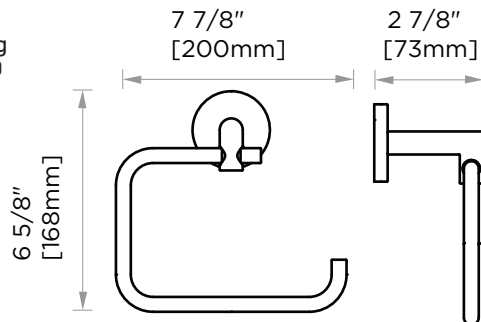

Product Code	Name	Finishes	Sizes (mm) Length Width Height	Sizes (Inches) Length Width Height
SEA-TB12	SEA-11 Towel Bar	PC, BN, MB, BB	357 52 73	14 1/8 2 1/16 2 7/8
SEA-TB18	SEA-18 Towel Bar	PC, BN, MB, BB	509 52 73	20 1/8 2 1/16 2 7/8 26 1/8
SEA-TB24	SEA-24 Towel Bar	PC, BN, MB, BB	662 52 73	2 1/16 2 7/8
SEA-TB30	SEA-30 Towel Bar	PC, BN, MB, BB	814 52 73	32 1/8 2 1/16 2 7/8
SEA-DTB24	SEA-24 Double Towel Bar	PC, BN, MB, BB	662 52 123	26 1/8 2 1/16 4 7/8
SEA-RH-1	SEA-Robe Hook	PC, BN, MB, BB	52 53 73	2 1/16 2 1/16 2 7/8
SEA-RH-2	SEA-Double Robe Hook	PC, BN, MB, BB	73 52 55	2 7/8 2 1/16 2 1/8
SEA-TPEURO	SEA-Tissue Holder	PC, BN, MB, BB	173 52 73	6 7/8 2 1/16 2 7/8
SEA-TRRT	SEA-Towel Ring	PC, BN, MB, BB	190 168 73	7 1/2 6 5/8 2 7/8
SEA-TPDR0P	SEA-Tissue Holder	PC, BN, MB, BB	155 148 73	6 1/8 5 13/16 2 7/8
SEA-TRS0	SEA-Towel Ring	PC, BN, MB, BB	200 168 73	7 7/8 6 5/8 2 7/8
SEA-TRRD	SEA-Towel Ring	PC, BN, MB, BB	173 212 73	6 7/8 8 3/8 2 7/8
SEA-TPPT	SEA-Pivot Tissue Holder	PC, BN, MB, BB	199 80 52	7 7/8 3 1/8 2

12"/18"/24"/30" Towel Bar
SEA-TB12/18/24/30-BN

Towel Ring
SEA-TRRT-BN

Towel Ring
SEA-TRRD-BN

Towel Ring
SEA-TRSQ-BN

Pivot Tissue Holder
SEA-TPPT-BN

NOTE: Dimensions and specifications are subject to change without notice.

Double Robe Hook
SEA-RH-2

24" Double Towel Bar
SEA-DTB24

Robe Hook
SEA-RH-1

Tissue Holder
SEA-TPEURO

Tissue Holder
SEA-TPDROP

12"/18"24"/30" Towel Bar
SEA-TB12/18/24/30

Towel Ring
SEA-TRRT

Towel Ring
SEA-TRRD

Towel Ring
SEA-TRSQ

Pivot Tissue Holder
SEA-TPPT

NOTE: Dimensions and specifications are subject to change without notice.