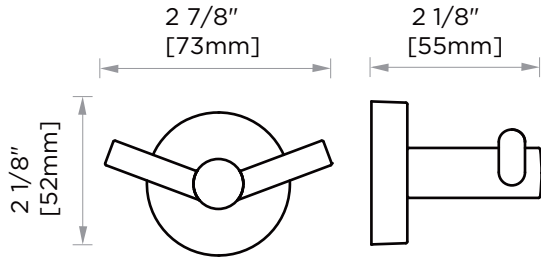

Robe Hook
SEA-RH-1-BN

Tissue Holder
SEA-TPDROP-BN

Towel Ring
SEA-TRRT-BN

Towel Ring
SEA-TRSQ-BN

Double Robe Hook
SEA-RH-2