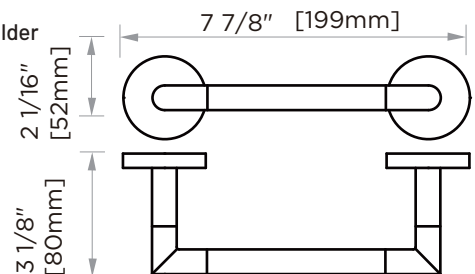

Product Code	Name	Finishes	Sizes (mm) Length Width Height	Sizes (Inches) Length Width Height
SEA-TB12	SEA-11 Towel Bar	PC, BN, MB, BB	357 52 73	14 1/8 2 1/16 2 7/8
SEA-TB18	SEA-18 Towel Bar	PC, BN, MB, BB	509 52 73	20 1/8 2 1/16 2 7/8 26 1/8
SEA-TB24	SEA-24 Towel Bar	PC, BN, MB, BB	662 52 73	2 1/16 2 7/8
SEA-TB30	SEA-30 Towel Bar	PC, BN, MB, BB	814 52 73	32 1/8 2 1/16 2 7/8
SEA-DTB24	SEA-24 Double Towel Bar	PC, BN, MB, BB	662 52 123	26 1/8 2 1/16 4 7/8
SEA-RH-1	SEA-Robe Hook	PC, BN, MB, BB	52 53 73	2 1/16 2 1/16 2 7/8
SEA-RH-2	SEA-Double Robe Hook	PC, BN, MB, BB	73 52 55	2 7/8 2 1/16 2 1/8
SEA-TPEURO	SEA-Tissue Holder	PC, BN, MB, BB	173 52 73	6 7/8 2 1/16 2 7/8
SEA-TRRT	SEA-Towel Ring	PC, BN, MB, BB	190 168 73	7 1/2 6 5/8 2 7/8
SEA-TPDR0P	SEA-Tissue Holder	PC, BN, MB, BB	155 148 73	6 1/8 5 13/16 2 7/8
SEA-TRS0	SEA-Towel Ring	PC, BN, MB, BB	200 168 73	7 7/8 6 5/8 2 7/8
SEA-TRRD	SEA-Towel Ring	PC, BN, MB, BB	173 212 73	6 7/8 8 3/8 2 7/8
SEA-TPPT	SEA-Pivot Tissue Holder	PC, BN, MB, BB	199 80 52	7 7/8 3 1/8 2

12"/18"/24"/30" Towel Bar
SEA-TB12/18/24/30-BN

Towel Ring
SEA-TRRT-BN

Towel Ring
SEA-TRRD-BN

Towel Ring
SEA-TRSQ-BN

Pivot Tissue Holder
SEA-TPPT-BN

NOTE: Dimensions and specifications are subject to change without notice.

Double Robe Hook
SEA-RH-2

24" Double Towel Bar
SEA-DTB24

Robe Hook
SEA-RH-1

Tissue Holder
SEA-TPEURO

Tissue Holder
SEA-TPDROP

12"/18"24"/30" Towel Bar
SEA-TB12/18/24/30

Towel Ring
SEA-TRRT

Towel Ring
SEA-TRRD

Towel Ring
SEA-TRSQ

Pivot Tissue Holder
SEA-TPPT

NOTE: Dimensions and specifications are subject to change without notice.