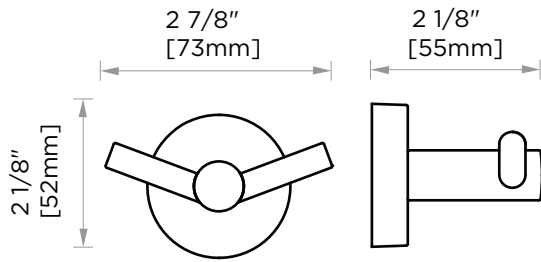

Product Code	Name	Finishes	Sizes (mm)			Sizes (Inches)		
			Length	Width	Height	Length	Width	Height
SEA-TB12	SEA-11 Towel Bar	PC, BN, MB, BRB	357	52	73	14 1/8	2 1/16	2 7/8
SEA-TB18	SEA-18 Towel Bar	PC, BN, MB, BRB	509	52	73	20 1/8	2 1/16	2 7/8 26 1/8
SEA-TB24	SEA-24 Towel Bar	PC, BN, MB, BRB	662	52	73	2 1/16	2 7/8	
SEA-TB30	SEA-30 Towel Bar	PC, BN, MB, BRB	814	52	73	32 1/8	2 1/16	2 7/8
SEA-DTB24	SEA-24 Double Towel Bar	PC, BN, MB, BRB	662	52	123	26 1/8	2 1/16	4 7/8
SEA-RH-1	SEA-Robe Hook	PC, BN, MB, BBR	52	53	73	2 1/16	2 1/16	2 7/8
SEA-RH-2	SEA-Double Robe Hook	PC, BN, MB, BRB	73	52	55	2 7/8	2 1/16	2 1/8
SEA-TPEURO	SEA-Tissue Holder	PC, BN, MB, BRB	173	52	73	6 7/8	2 1/16	2 7/8
SEA-TRRT	SEA-Towel Ring	PC, BN, MB, BRB	190	168	73	7 1/2	6 5/8	2 7/8
SEA-TPDRO	SEA-Tissue Holder	PC, BN, MB, BRB	155	148	73	6 1/8	5 13/16	2 7/8
SEA-TRSQ	SEA-Towel Ring	PC, BN, MB, BRB	200	168	73	7 7/8	6 5/8	2 7/8
SEA-TRRD	SEA-Towel Ring	PC, BN, MB, BRB	173	212	73	6 7/8	8 3/8	2 7/8
SEA-TPPT	SEA-Pivot Tissue Holder	PC, BN, MB, BRB	199	80	52	7 7/8	3 1/8	2

12"/18"/24"/30" Towel Bar
SEA-TB12/18/24/30-BRB

Towel Ring
SEA-TRRT-BRB

Towel Ring
SEA-TRRD-BRB

Towel Ring
SEA-TRSQ-BRB

Pivot Tissue Holder
SEA-TPPT-BRB

NOTE: Dimensions and specifications are subject to change without notice.

Double Robe Hook
SEA-RH-2

24" Double Towel Bar
SEA-DTB24

26 1/8" [662mm]

Robe Hook
SEA-RH-1

Tissue Holder
SEA-TPEURO

6 7/8" [173mm]

Tissue Holder
SEA-TPDROP

12"/18"24"/30" Towel Bar
SEA-TB12/18/24/30

14 1/8" 20 1/8" 26 1/8" 32 1/8"
[357mm] [509mm] [662mm] [814mm]

Towel Ring
SEA-TRRT

Towel Ring
SEA-TRRD

6 7/8" [173mm]
2 7/8" [73mm]

Towel Ring
SEA-TRSQ

Pivot Tissue Holder
SEA-TPPT

7 7/8" [199mm]

NOTE: Dimensions and specifications are subject to change without notice.