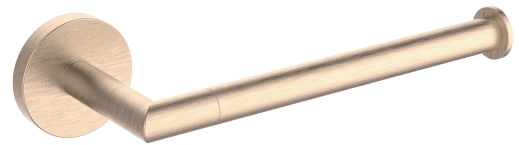

PRODUCT SPECIFICATION SHEET

SEATTLE SERIES

BRUSHED BRASS (BRB)

MATERIAL: ZINC
STAINLESS STEEL 304

KEY FEATURES: MODERN DESIGN
ZINC+STEEL COMPOSITION
CAST BACKINGS
WALL MOUNTED

AVAILABLE FINISHES:

- POLISHED CHROME (PC)
- BRUSHED NICKEL (BN) MATTE
- BLACK (MB)
- BRUSHED BRASS (BRB)

Product Code	Name	Finishes	Sizes (mm)			Sizes (Inches)		
			Length	Width	Height	Length	Width	Height
SEA-TB12	SEA-11 Towel Bar	PC, BN, MB, BRB	357	52	73	14 1/8	2 1/16	2 7/8
SEA-TB18	SEA-18 Towel Bar	PC, BN, MB, BRB	509	52	73	20 1/8	2 1/16	2 7/8 26 1/8
SEA-TB24	SEA-24 Towel Bar	PC, BN, MB, BRB	662	52	73	2 1/16	2 7/8	
SEA-TB30	SEA-30 Towel Bar	PC, BN, MB, BRB	814	52	73	32 1/8	2 1/16	2 7/8
SEA-DTB24	SEA-24 Double Towel Bar	PC, BN, MB, BRB	662	52	123	26 1/8	2 1/16	4 7/8
SEA-RH-1	SEA-Robe Hook	PC, BN, MB, BBR	52	53	73	2 1/16	2 1/16	2 7/8
SEA-RH-2	SEA-Double Robe Hook	PC, BN, MB, BRB	73	52	55	2 7/8	2 1/16	2 1/8
SEA-TPEURO	SEA-Tissue Holder	PC, BN, MB, BRB	173	52	73	6 7/8	2 1/16	2 7/8
SEA-TRRT	SEA-Towel Ring	PC, BN, MB, BRB	190	168	73	7 1/2	6 5/8	2 7/8
SEA-TPDRO	SEA-Tissue Holder	PC, BN, MB, BRB	155	148	73	6 1/8	5 13/16	2 7/8
SEA-TRSQ	SEA-Towel Ring	PC, BN, MB, BRB	200	168	73	7 7/8	6 5/8	2 7/8
SEA-TRRD	SEA-Towel Ring	PC, BN, MB, BRB	173	212	73	6 7/8	8 3/8	2 7/8
SEA-TPPT	SEA-Pivot Tissue Holder	PC, BN, MB, BRB	199	80	52	7 7/8	3 1/8	2

NOTE: Dimensions and specifications are subject to change without notice.

Double Robe Hook
SEA-RH-2-BRB

24" Double Towel Bar
SEA-DTB24-BRB

Robe Hook
SEA-RH-1-BRB

Tissue Holder
SEA-TPEURO-BRB

Tissue Holder
SEA-TPDROP-BRB

12"/18"/24"/30" Towel Bar
SEA-TB12/18/24/30-BRB

Towel Ring
SEA-TRRT-BRB

Towel Ring
SEA-TRRD-BRB

Towel Ring
SEA-TRSQ-BRB

Pivot Tissue Holder
SEA-TPPT-BRB

NOTE: Dimensions and specifications are subject to change without notice.