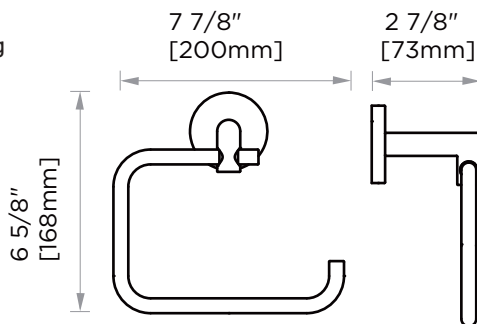

Product Code	Name	Finishes	Sizes (mm)			Sizes (Inches)		
			Length	Width	Height	Length	Width	Height
SEA-TB12	SEA-11 Towel Bar	PC, BN, MB, BRB	357	52	73	14 1/8	2 1/16	2 7/8
SEA-TB18	SEA-18 Towel Bar	PC, BN, MB, BRB	509	52	73	20 1/8	2 1/16	2 7/8 26 1/8
SEA-TB24	SEA-24 Towel Bar	PC, BN, MB, BRB	662	52	73	2 1/16	2 7/8	
SEA-TB30	SEA-30 Towel Bar	PC, BN, MB, BRB	814	52	73	32 1/8	2 1/16	2 7/8
SEA-DTB24	SEA-24 Double Towel Bar	PC, BN, MB, BRB	662	52	123	26 1/8	2 1/16	4 7/8
SEA-RH-1	SEA-Robe Hook	PC, BN, MB, BBR	52	53	73	2 1/16	2 1/16	2 7/8
SEA-RH-2	SEA-Double Robe Hook	PC, BN, MB, BRB	73	52	55	2 7/8	2 1/16	2 1/8
SEA-TPEURO	SEA-Tissue Holder	PC, BN, MB, BRB	173	52	73	6 7/8	2 1/16	2 7/8
SEA-TRRT	SEA-Towel Ring	PC, BN, MB, BRB	190	168	73	7 1/2	6 5/8	2 7/8
SEA-TPDRO	SEA-Tissue Holder	PC, BN, MB, BRB	155	148	73	6 1/8	5 13/16	2 7/8
SEA-TRSQ	SEA-Towel Ring	PC, BN, MB, BRB	200	168	73	7 7/8	6 5/8	2 7/8
SEA-TRRD	SEA-Towel Ring	PC, BN, MB, BRB	173	212	73	6 7/8	8 3/8	2 7/8
SEA-TPPT	SEA-Pivot Tissue Holder	PC, BN, MB, BRB	199	80	52	7 7/8	3 1/8	2

12"/18"/24"/30" Towel Bar
SEA-TB12/18/24/30-BRB

Towel Ring
SEA-TRRT-BRB

Towel Ring
SEA-TRRD-BRB

Towel Ring
SEA-TRSQ-BRB

Pivot Tissue Holder
SEA-TPPT-BRB

NOTE: Dimensions and specifications are subject to change without notice.

Double Robe Hook
SEA-RH-2

24" Double Towel Bar
SEA-DTB24

26 1/8" [662mm]

Robe Hook
SEA-RH-1

Tissue Holder
SEA-TPEURO

6 7/8" [173mm]

Tissue Holder
SEA-TPDROP

12"/18"24"/30" Towel Bar
SEA-TB12/18/24/30

14 1/8" 20 1/8" 26 1/8" 32 1/8"
[357mm] [509mm] [662mm] [814mm]

Towel Ring
SEA-TRRT

Towel Ring
SEA-TRRD

6 7/8" [173mm]
2 7/8" [73mm]

Towel Ring
SEA-TRSQ

Pivot Tissue Holder
SEA-TPPT

7 7/8" [199mm]

NOTE: Dimensions and specifications are subject to change without notice.