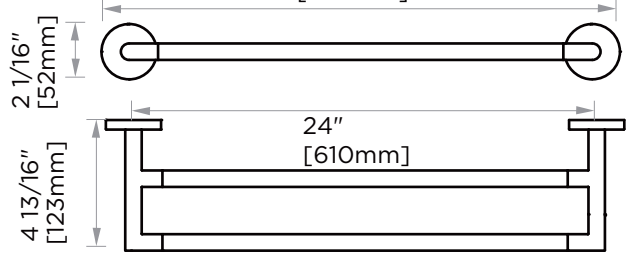

Product Code	Name	Finishes	Sizes (mm)			Sizes (Inches)		
			Length	Width	Height	Length	Width	Height
SEA-TB12	SEA-11 Towel Bar	PC, BN, MB, BRB	357	52	73	14 1/8	2 1/16	2 7/8
SEA-TB18	SEA-18 Towel Bar	PC, BN, MB, BRB	509	52	73	20 1/8	2 1/16	2 7/8 26 1/8
SEA-TB24	SEA-24 Towel Bar	PC, BN, MB, BRB	662	52	73	2 1/16	2 7/8	
SEA-TB30	SEA-30 Towel Bar	PC, BN, MB, BRB	814	52	73	32 1/8	2 1/16	2 7/8
SEA-DTB24	SEA-24 Double Towel Bar	PC, BN, MB, BRB	662	52	123	26 1/8	2 1/16	4 7/8
SEA-RH-1	SEA-Robe Hook	PC, BN, MB, BBR	52	53	73	2 1/16	2 1/16	2 7/8
SEA-RH-2	SEA-Double Robe Hook	PC, BN, MB, BRB	73	52	55	2 7/8	2 1/16	2 1/8
SEA-TPEURO	SEA-Tissue Holder	PC, BN, MB, BRB	173	52	73	6 7/8	2 1/16	2 7/8
SEA-TRRT	SEA-Towel Ring	PC, BN, MB, BRB	190	168	73	7 1/2	6 5/8	2 7/8
SEA-TPDRO	SEA-Tissue Holder	PC, BN, MB, BRB	155	148	73	6 1/8	5 13/16	2 7/8
SEA-TRSQ	SEA-Towel Ring	PC, BN, MB, BRB	200	168	73	7 7/8	6 5/8	2 7/8
SEA-TRRD	SEA-Towel Ring	PC, BN, MB, BRB	173	212	73	6 7/8	8 3/8	2 7/8
SEA-TPPT	SEA-Pivot Tissue Holder	PC, BN, MB, BRB	199	80	52	7 7/8	3 1/8	2

12"/18"/24"/30" Towel Bar
SEA-TB12/18/24/30-BRB

Towel Ring
SEA-TRRT-BRB

Towel Ring
SEA-TRRD-BRB

Towel Ring
SEA-TRSQ-BRB

Pivot Tissue Holder
SEA-TPPT-BRB

NOTE: Dimensions and specifications are subject to change without notice.

Double Robe Hook
SEA-RH-2

24" Double Towel Bar
SEA-DTB24

26 1/8" [662mm]

Robe Hook
SEA-RH-1

Tissue Holder
SEA-TPEURO

6 7/8" [173mm]

Tissue Holder
SEA-TPDROP

12"/18"24"/30" Towel Bar
SEA-TB12/18/24/30

14 1/8" 20 1/8" 26 1/8" 32 1/8"
[357mm] [509mm] [662mm] [814mm]

Towel Ring
SEA-TRRT

Towel Ring
SEA-TRRD

6 7/8" [173mm]
2 7/8" [73mm]

Towel Ring
SEA-TRSQ

Pivot Tissue Holder
SEA-TPPT

7 7/8" [199mm]

NOTE: Dimensions and specifications are subject to change without notice.