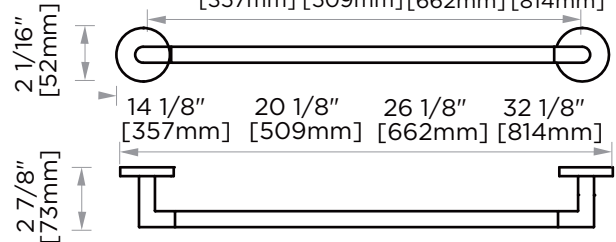

Product Code	Name	Finishes	Sizes (mm)			Sizes (Inches)		
			Length	Width	Height	Length	Width	Height
SEA-TB12	SEA-11 Towel Bar	PC, BN, MB, BRB	357	52	73	14 1/8	2 1/16	2 7/8
SEA-TB18	SEA-18 Towel Bar	PC, BN, MB, BRB	509	52	73	20 1/8	2 1/16	2 7/8 26 1/8
SEA-TB24	SEA-24 Towel Bar	PC, BN, MB, BRB	662	52	73	2 1/16	2 7/8	
SEA-TB30	SEA-30 Towel Bar	PC, BN, MB, BRB	814	52	73	32 1/8	2 1/16	2 7/8
SEA-DTB24	SEA-24 Double Towel Bar	PC, BN, MB, BRB	662	52	123	26 1/8	2 1/16	4 7/8
SEA-RH-1	SEA-Robe Hook	PC, BN, MB, BBR	52	53	73	2 1/16	2 1/16	2 7/8
SEA-RH-2	SEA-Double Robe Hook	PC, BN, MB, BRB	73	52	55	2 7/8	2 1/16	2 1/8
SEA-TPEURO	SEA-Tissue Holder	PC, BN, MB, BRB	173	52	73	6 7/8	2 1/16	2 7/8
SEA-TRRT	SEA-Towel Ring	PC, BN, MB, BRB	190	168	73	7 1/2	6 5/8	2 7/8
SEA-TPDRO	SEA-Tissue Holder	PC, BN, MB, BRB	155	148	73	6 1/8	5 13/16	2 7/8
SEA-TRSQ	SEA-Towel Ring	PC, BN, MB, BRB	200	168	73	7 7/8	6 5/8	2 7/8
SEA-TRRD	SEA-Towel Ring	PC, BN, MB, BRB	173	212	73	6 7/8	8 3/8	2 7/8
SEA-TPPT	SEA-Pivot Tissue Holder	PC, BN, MB, BRB	199	80	52	7 7/8	3 1/8	2

12"/18"/24"/30" Towel Bar
SEA-TB12/18/24/30-BRB

Towel Ring
SEA-TRRT-BRB

Towel Ring
SEA-TRRD-BRB

Towel Ring
SEA-TRSQ-BRB

Pivot Tissue Holder
SEA-TPPT-BRB

NOTE: Dimensions and specifications are subject to change without notice.

Double Robe Hook
SEA-RH-2

24" Double Towel Bar
SEA-DTB24

26 1/8" [662mm]

Robe Hook
SEA-RH-1

Tissue Holder
SEA-TPEURO

6 7/8" [173mm]

Tissue Holder
SEA-TPDROP

12"/18"24"/30" Towel Bar
SEA-TB12/18/24/30

14 1/8" 20 1/8" 26 1/8" 32 1/8"
[357mm] [509mm] [662mm] [814mm]

Towel Ring
SEA-TRRT

Towel Ring
SEA-TRRD

6 7/8" [173mm]
2 7/8" [73mm]

Towel Ring
SEA-TRSQ

Pivot Tissue Holder
SEA-TPPT

7 7/8" [199mm]

NOTE: Dimensions and specifications are subject to change without notice.