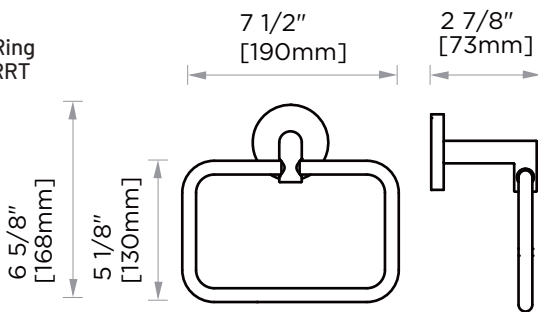

Product Code	Name	Finishes	Sizes (mm)			Sizes (Inches)		
			Length	Width	Height	Length	Width	Height
SEA-TB12	SEA-11 Towel Bar	PC, BN, MB, BRB	357	52	73	14 1/8	2 1/16	2 7/8
SEA-TB18	SEA-18 Towel Bar	PC, BN, MB, BRB	509	52	73	20 1/8	2 1/16	2 7/8 26 1/8
SEA-TB24	SEA-24 Towel Bar	PC, BN, MB, BRB	662	52	73	2 1/16	2 7/8	
SEA-TB30	SEA-30 Towel Bar	PC, BN, MB, BRB	814	52	73	32 1/8	2 1/16	2 7/8
SEA-DTB24	SEA-24 Double Towel Bar	PC, BN, MB, BRB	662	52	123	26 1/8	2 1/16	4 7/8
SEA-RH-1	SEA-Robe Hook	PC, BN, MB, BBR	52	53	73	2 1/16	2 1/16	2 7/8
SEA-RH-2	SEA-Double Robe Hook	PC, BN, MB, BRB	73	52	55	2 7/8	2 1/16	2 1/8
SEA-TPEURO	SEA-Tissue Holder	PC, BN, MB, BRB	173	52	73	6 7/8	2 1/16	2 7/8
SEA-TRRT	SEA-Towel Ring	PC, BN, MB, BRB	190	168	73	7 1/2	6 5/8	2 7/8
SEA-TPDRO	SEA-Tissue Holder	PC, BN, MB, BRB	155	148	73	6 1/8	5 13/16	2 7/8
SEA-TRSQ	SEA-Towel Ring	PC, BN, MB, BRB	200	168	73	7 7/8	6 5/8	2 7/8
SEA-TRRD	SEA-Towel Ring	PC, BN, MB, BRB	173	212	73	6 7/8	8 3/8	2 7/8
SEA-TPPT	SEA-Pivot Tissue Holder	PC, BN, MB, BRB	199	80	52	7 7/8	3 1/8	2

12"/18"/24"/30" Towel Bar
SEA-TB12/18/24/30-BRB

Towel Ring
SEA-TRRT-BRB

Towel Ring
SEA-TRRD-BRB

Towel Ring
SEA-TRSQ-BRB

Pivot Tissue Holder
SEA-TPPT-BRB

NOTE: Dimensions and specifications are subject to change without notice.

Double Robe Hook
SEA-RH-2

24" Double Towel Bar
SEA-DTB24

26 1/8" [662mm]

Robe Hook
SEA-RH-1

Tissue Holder
SEA-TPEURO

6 7/8" [173mm]

Tissue Holder
SEA-TPDROP

12"/18"24"/30" Towel Bar
SEA-TB12/18/24/30

14 1/8" 20 1/8" 26 1/8" 32 1/8"
[357mm] [509mm] [662mm] [814mm]

Towel Ring
SEA-TRRT

Towel Ring
SEA-TRRD

6 7/8" [173mm]
2 7/8" [73mm]

Towel Ring
SEA-TRSQ

Pivot Tissue Holder
SEA-TPPT

7 7/8" [199mm]

NOTE: Dimensions and specifications are subject to change without notice.