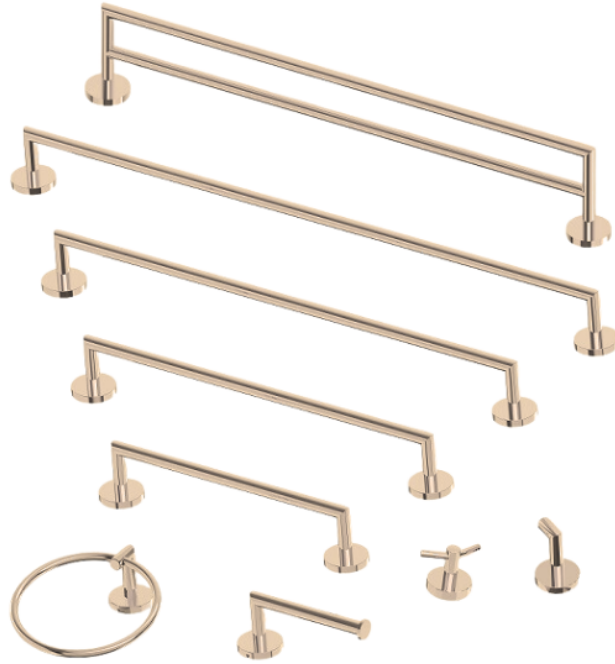

PRODUCT SPECIFICATION SHEET

SEATTLE SERIES

BRUSHED BRASS (BRB)

MATERIAL: ZINC
STAINLESS STEEL 304

KEY FEATURES: MODERN DESIGN
ZINC+STEEL COMPOSITION
CAST BACKINGS
WALL MOUNTED

AVAILABLE FINISHES:

- POLISHED CHROME (PC)
- BRUSHED NICKEL (BN) MATTE
- BLACK (MB)
- BRUSHED BRASS (BRB)

Product Code	Name	Finishes	Sizes (mm)			Sizes (Inches)		
			Length	Width	Height	Length	Width	Height
SEA-TB12	SEA-11 Towel Bar	PC, BN, MB, BRB	357	52	73	14 1/8	2 1/16	2 7/8
SEA-TB18	SEA-18 Towel Bar	PC, BN, MB, BRB	509	52	73	20 1/8	2 1/16	2 7/8 26 1/8
SEA-TB24	SEA-24 Towel Bar	PC, BN, MB, BRB	662	52	73	2 1/16	2 7/8	
SEA-TB30	SEA-30 Towel Bar	PC, BN, MB, BRB	814	52	73	32 1/8	2 1/16	2 7/8
SEA-DTB24	SEA-24 Double Towel Bar	PC, BN, MB, BRB	662	52	123	26 1/8	2 1/16	4 7/8
SEA-RH-1	SEA-Robe Hook	PC, BN, MB, BBR	52	53	73	2 1/16	2 1/16	2 7/8
SEA-RH-2	SEA-Double Robe Hook	PC, BN, MB, BRB	73	52	55	2 7/8	2 1/16	2 1/8
SEA-TPEURO	SEA-Tissue Holder	PC, BN, MB, BRB	173	52	73	6 7/8	2 1/16	2 7/8
SEA-TRRT	SEA-Towel Ring	PC, BN, MB, BRB	190	168	73	7 1/2	6 5/8	2 7/8
SEA-TPDRO	SEA-Tissue Holder	PC, BN, MB, BRB	155	148	73	6 1/8	5 13/16	2 7/8
SEA-TRSQ	SEA-Towel Ring	PC, BN, MB, BRB	200	168	73	7 7/8	6 5/8	2 7/8
SEA-TRRD	SEA-Towel Ring	PC, BN, MB, BRB	173	212	73	6 7/8	8 3/8	2 7/8
SEA-TPPT	SEA-Pivot Tissue Holder	PC, BN, MB, BRB	199	80	52	7 7/8	3 1/8	2

NOTE: Dimensions and specifications are subject to change without notice.

Double Robe Hook
SEA-RH-2-BRB

24" Double Towel Bar
SEA-DTB24-BRB

Robe Hook
SEA-RH-1-BRB

Tissue Holder
SEA-TPEURO-BRB

Tissue Holder
SEA-TPDROP-BRB

12"/18"/24"/30" Towel Bar
SEA-TB12/18/24/30-BRB

Towel Ring
SEA-TRRT-BRB

Towel Ring
SEA-TRRD-BRB

Towel Ring
SEA-TRSQ-BRB

Pivot Tissue Holder
SEA-TPPT-BRB

NOTE: Dimensions and specifications are subject to change without notice.