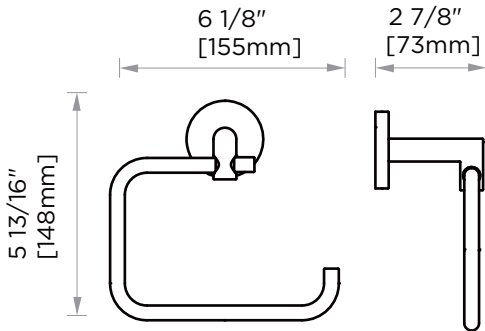

Product Code	Name	Finishes	Sizes (mm)			Sizes (Inches)		
			Length	Width	Height	Length	Width	Height
SEA-TB12	SEA-11 Towel Bar	PC, BN, MB, BRB	357	52	73	14 1/8	2 1/16	2 7/8
SEA-TB18	SEA-18 Towel Bar	PC, BN, MB, BRB	509	52	73	20 1/8	2 1/16	2 7/8 26 1/8
SEA-TB24	SEA-24 Towel Bar	PC, BN, MB, BRB	662	52	73	2 1/16	2 7/8	
SEA-TB30	SEA-30 Towel Bar	PC, BN, MB, BRB	814	52	73	32 1/8	2 1/16	2 7/8
SEA-DTB24	SEA-24 Double Towel Bar	PC, BN, MB, BRB	662	52	123	26 1/8	2 1/16	4 7/8
SEA-RH-1	SEA-Robe Hook	PC, BN, MB, BBR	52	53	73	2 1/16	2 1/16	2 7/8
SEA-RH-2	SEA-Double Robe Hook	PC, BN, MB, BRB	73	52	55	2 7/8	2 1/16	2 1/8
SEA-TPEURO	SEA-Tissue Holder	PC, BN, MB, BRB	173	52	73	6 7/8	2 1/16	2 7/8
SEA-TRRT	SEA-Towel Ring	PC, BN, MB, BRB	190	168	73	7 1/2	6 5/8	2 7/8
SEA-TPDRO	SEA-Tissue Holder	PC, BN, MB, BRB	155	148	73	6 1/8	5 13/16	2 7/8
SEA-TRSQ	SEA-Towel Ring	PC, BN, MB, BRB	200	168	73	7 7/8	6 5/8	2 7/8
SEA-TRRD	SEA-Towel Ring	PC, BN, MB, BRB	173	212	73	6 7/8	8 3/8	2 7/8
SEA-TPPT	SEA-Pivot Tissue Holder	PC, BN, MB, BRB	199	80	52	7 7/8	3 1/8	2

12"/18"/24"/30" Towel Bar
SEA-TB12/18/24/30-BRB

Towel Ring
SEA-TRRT-BRB

Towel Ring
SEA-TRRD-BRB

Towel Ring
SEA-TRSQ-BRB

Pivot Tissue Holder
SEA-TPPT-BRB

NOTE: Dimensions and specifications are subject to change without notice.

Double Robe Hook
SEA-RH-2

24" Double Towel Bar
SEA-DTB24

26 1/8" [662mm]

Robe Hook
SEA-RH-1

Tissue Holder
SEA-TPEURO

6 7/8" [173mm]

Tissue Holder
SEA-TPDROP

12"/18"24"/30" Towel Bar
SEA-TB12/18/24/30

14 1/8" 20 1/8" 26 1/8" 32 1/8"
[357mm] [509mm] [662mm] [814mm]

Towel Ring
SEA-TRRT

Towel Ring
SEA-TRRD

6 7/8" [173mm]
2 7/8" [73mm]

Towel Ring
SEA-TRSQ

Pivot Tissue Holder
SEA-TPPT

7 7/8" [199mm]

NOTE: Dimensions and specifications are subject to change without notice.