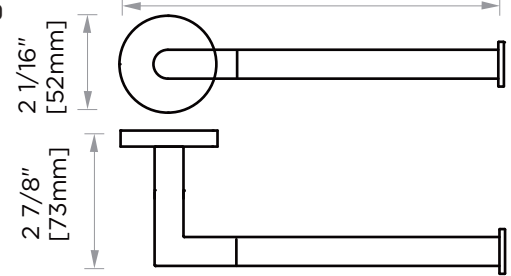

Product Code	Name	Finishes	Sizes (mm)			Sizes (Inches)		
			Length	Width	Height	Length	Width	Height
SEA-TB12	SEA-11 Towel Bar	PC, BN, MB, BRB	357	52	73	14 1/8	2 1/16	2 7/8
SEA-TB18	SEA-18 Towel Bar	PC, BN, MB, BRB	509	52	73	20 1/8	2 1/16	2 7/8 26 1/8
SEA-TB24	SEA-24 Towel Bar	PC, BN, MB, BRB	662	52	73	2 1/16	2 7/8	
SEA-TB30	SEA-30 Towel Bar	PC, BN, MB, BRB	814	52	73	32 1/8	2 1/16	2 7/8
SEA-DTB24	SEA-24 Double Towel Bar	PC, BN, MB, BRB	662	52	123	26 1/8	2 1/16	4 7/8
SEA-RH-1	SEA-Robe Hook	PC, BN, MB, BBR	52	53	73	2 1/16	2 1/16	2 7/8
SEA-RH-2	SEA-Double Robe Hook	PC, BN, MB, BRB	73	52	55	2 7/8	2 1/16	2 1/8
SEA-TPEURO	SEA-Tissue Holder	PC, BN, MB, BRB	173	52	73	6 7/8	2 1/16	2 7/8
SEA-TRRT	SEA-Towel Ring	PC, BN, MB, BRB	190	168	73	7 1/2	6 5/8	2 7/8
SEA-TPDRO	SEA-Tissue Holder	PC, BN, MB, BRB	155	148	73	6 1/8	5 13/16	2 7/8
SEA-TRSQ	SEA-Towel Ring	PC, BN, MB, BRB	200	168	73	7 7/8	6 5/8	2 7/8
SEA-TRRD	SEA-Towel Ring	PC, BN, MB, BRB	173	212	73	6 7/8	8 3/8	2 7/8
SEA-TPPT	SEA-Pivot Tissue Holder	PC, BN, MB, BRB	199	80	52	7 7/8	3 1/8	2

12"/18"/24"/30" Towel Bar
SEA-TB12/18/24/30-BRB

Towel Ring
SEA-TRRT-BRB

Towel Ring
SEA-TRRD-BRB

Towel Ring
SEA-TRSQ-BRB

Pivot Tissue Holder
SEA-TPPT-BRB

NOTE: Dimensions and specifications are subject to change without notice.

Double Robe Hook
SEA-RH-2

24" Double Towel Bar
SEA-DTB24

26 1/8" [662mm]

Robe Hook
SEA-RH-1

Tissue Holder
SEA-TPEURO

6 7/8" [173mm]

Tissue Holder
SEA-TPDROP

12"/18"24"/30" Towel Bar
SEA-TB12/18/24/30

14 1/8" 20 1/8" 26 1/8" 32 1/8"
[357mm] [509mm] [662mm] [814mm]

Towel Ring
SEA-TRRT

Towel Ring
SEA-TRRD

6 7/8" [173mm]
2 7/8" [73mm]

Towel Ring
SEA-TRSQ

Pivot Tissue Holder
SEA-TPPT

7 7/8" [199mm]

NOTE: Dimensions and specifications are subject to change without notice.