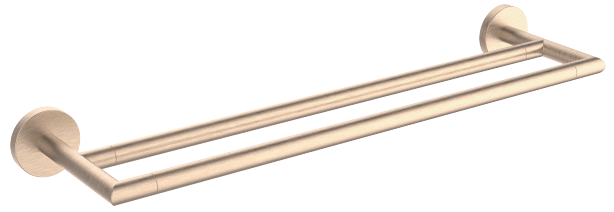

PRODUCT SPECIFICATION SHEET

SEATTLE SERIES

BRUSHED BRASS (BRB)

MATERIAL: ZINC
STAINLESS STEEL 304

KEY FEATURES: MODERN DESIGN
ZINC+STEEL COMPOSITION
CAST BACKINGS
WALL MOUNTED

AVAILABLE FINISHES:

- POLISHED CHROME (PC)
- BRUSHED NICKEL (BN) MATTE
- BLACK (MB)
- BRUSHED BRASS (BRB)

Product Code	Name	Finishes	Sizes (mm)			Sizes (Inches)		
			Length	Width	Height	Length	Width	Height
SEA-TB12	SEA-11 Towel Bar	PC, BN, MB, BRB	357	52	73	14 1/8	2 1/16	2 7/8
SEA-TB18	SEA-18 Towel Bar	PC, BN, MB, BRB	509	52	73	20 1/8	2 1/16	2 7/8 26 1/8
SEA-TB24	SEA-24 Towel Bar	PC, BN, MB, BRB	662	52	73	2 1/16	2 7/8	
SEA-TB30	SEA-30 Towel Bar	PC, BN, MB, BRB	814	52	73	32 1/8	2 1/16	2 7/8
SEA-DTB24	SEA-24 Double Towel Bar	PC, BN, MB, BRB	662	52	123	26 1/8	2 1/16	4 7/8
SEA-RH-1	SEA-Robe Hook	PC, BN, MB, BBR	52	53	73	2 1/16	2 1/16	2 7/8
SEA-RH-2	SEA-Double Robe Hook	PC, BN, MB, BRB	73	52	55	2 7/8	2 1/16	2 1/8
SEA-TPEURO	SEA-Tissue Holder	PC, BN, MB, BRB	173	52	73	6 7/8	2 1/16	2 7/8
SEA-TRRT	SEA-Towel Ring	PC, BN, MB, BRB	190	168	73	7 1/2	6 5/8	2 7/8
SEA-TPDRO	SEA-Tissue Holder	PC, BN, MB, BRB	155	148	73	6 1/8	5 13/16	2 7/8
SEA-TRSQ	SEA-Towel Ring	PC, BN, MB, BRB	200	168	73	7 7/8	6 5/8	2 7/8
SEA-TRRD	SEA-Towel Ring	PC, BN, MB, BRB	173	212	73	6 7/8	8 3/8	2 7/8
SEA-TPPT	SEA-Pivot Tissue Holder	PC, BN, MB, BRB	199	80	52	7 7/8	3 1/8	2

NOTE: Dimensions and specifications are subject to change without notice.

Double Robe Hook
SEA-RH-2-BRB

24" Double Towel Bar
SEA-DTB24-BRB

Robe Hook
SEA-RH-1-BRB

Tissue Holder
SEA-TPEURO-BRB

Tissue Holder
SEA-TPDROP-BRB

12"/18"/24"/30" Towel Bar
SEA-TB12/18/24/30-BRB

Towel Ring
SEA-TRRT-BRB

Towel Ring
SEA-TRRD-BRB

Towel Ring
SEA-TRSQ-BRB

Pivot Tissue Holder
SEA-TPPT-BRB

NOTE: Dimensions and specifications are subject to change without notice.