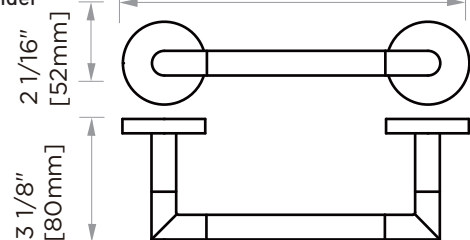

Product Code	Name	Finishes	Sizes (mm)			Sizes (Inches)		
			Length	Width	Height	Length	Width	Height
SEA-TB12	SEA-11 Towel Bar	PC, BN, MB, BRB	357	52	73	14 1/8	2 1/16	2 7/8
SEA-TB18	SEA-18 Towel Bar	PC, BN, MB, BRB	509	52	73	20 1/8	2 1/16	2 7/8 26 1/8
SEA-TB24	SEA-24 Towel Bar	PC, BN, MB, BRB	662	52	73	2 1/16	2 7/8	
SEA-TB30	SEA-30 Towel Bar	PC, BN, MB, BRB	814	52	73	32 1/8	2 1/16	2 7/8
SEA-DTB24	SEA-24 Double Towel Bar	PC, BN, MB, BRB	662	52	123	26 1/8	2 1/16	4 7/8
SEA-RH-1	SEA-Robe Hook	PC, BN, MB, BBR	52	53	73	2 1/16	2 1/16	2 7/8
SEA-RH-2	SEA-Double Robe Hook	PC, BN, MB, BRB	73	52	55	2 7/8	2 1/16	2 1/8
SEA-TPEURO	SEA-Tissue Holder	PC, BN, MB, BRB	173	52	73	6 7/8	2 1/16	2 7/8
SEA-TRRT	SEA-Towel Ring	PC, BN, MB, BRB	190	168	73	7 1/2	6 5/8	2 7/8
SEA-TPDRO	SEA-Tissue Holder	PC, BN, MB, BRB	155	148	73	6 1/8	5 13/16	2 7/8
SEA-TRSQ	SEA-Towel Ring	PC, BN, MB, BRB	200	168	73	7 7/8	6 5/8	2 7/8
SEA-TRRD	SEA-Towel Ring	PC, BN, MB, BRB	173	212	73	6 7/8	8 3/8	2 7/8
SEA-TPPT	SEA-Pivot Tissue Holder	PC, BN, MB, BRB	199	80	52	7 7/8	3 1/8	2

12"/18"/24"/30" Towel Bar
SEA-TB12/18/24/30-BRB

Towel Ring
SEA-TRRT-BRB

Towel Ring
SEA-TRRD-BRB

Towel Ring
SEA-TRSQ-BRB

Pivot Tissue Holder
SEA-TPPT-BRB

NOTE: Dimensions and specifications are subject to change without notice.

Double Robe Hook
SEA-RH-2

24" Double Towel Bar
SEA-DTB24

26 1/8" [662mm]

Robe Hook
SEA-RH-1

Tissue Holder
SEA-TPEURO

6 7/8" [173mm]

Tissue Holder
SEA-TPDROP

12"/18"24"/30" Towel Bar
SEA-TB12/18/24/30

14 1/8" 20 1/8" 26 1/8" 32 1/8"
[357mm] [509mm] [662mm] [814mm]

Towel Ring
SEA-TRRT

Towel Ring
SEA-TRRD

6 7/8" [173mm]
2 7/8" [73mm]

Towel Ring
SEA-TRSQ

Pivot Tissue Holder
SEA-TPPT

7 7/8" [199mm]

NOTE: Dimensions and specifications are subject to change without notice.