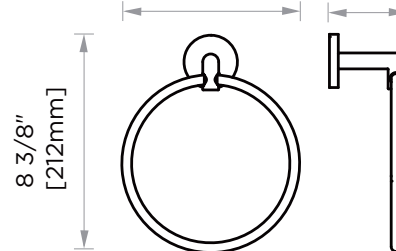

Product Code	Name	Finishes	Sizes (mm)			Sizes (Inches)		
			Length	Width	Height	Length	Width	Height
SEA-TB12	SEA-11 Towel Bar	PC, BN, MB, BRB	357	52	73	14 1/8	2 1/16	2 7/8
SEA-TB18	SEA-18 Towel Bar	PC, BN, MB, BRB	509	52	73	20 1/8	2 1/16	2 7/8 26 1/8
SEA-TB24	SEA-24 Towel Bar	PC, BN, MB, BRB	662	52	73	2 1/16	2 7/8	
SEA-TB30	SEA-30 Towel Bar	PC, BN, MB, BRB	814	52	73	32 1/8	2 1/16	2 7/8
SEA-DTB24	SEA-24 Double Towel Bar	PC, BN, MB, BRB	662	52	123	26 1/8	2 1/16	4 7/8
SEA-RH-1	SEA-Robe Hook	PC, BN, MB, BBR	52	53	73	2 1/16	2 1/16	2 7/8
SEA-RH-2	SEA-Double Robe Hook	PC, BN, MB, BRB	73	52	55	2 7/8	2 1/16	2 1/8
SEA-TPEURO	SEA-Tissue Holder	PC, BN, MB, BRB	173	52	73	6 7/8	2 1/16	2 7/8
SEA-TRRT	SEA-Towel Ring	PC, BN, MB, BRB	190	168	73	7 1/2	6 5/8	2 7/8
SEA-TPDRO	SEA-Tissue Holder	PC, BN, MB, BRB	155	148	73	6 1/8	5 13/16	2 7/8
SEA-TRSQ	SEA-Towel Ring	PC, BN, MB, BRB	200	168	73	7 7/8	6 5/8	2 7/8
SEA-TRRD	SEA-Towel Ring	PC, BN, MB, BRB	173	212	73	6 7/8	8 3/8	2 7/8
SEA-TPPT	SEA-Pivot Tissue Holder	PC, BN, MB, BRB	199	80	52	7 7/8	3 1/8	2

12"/18"/24"/30" Towel Bar
SEA-TB12/18/24/30-BRB

Towel Ring
SEA-TRRT-BRB

Towel Ring
SEA-TRRD-BRB

Towel Ring
SEA-TRSQ-BRB

Pivot Tissue Holder
SEA-TPPT-BRB

NOTE: Dimensions and specifications are subject to change without notice.

Double Robe Hook
SEA-RH-2

24" Double Towel Bar
SEA-DTB24

26 1/8" [662mm]

Robe Hook
SEA-RH-1

Tissue Holder
SEA-TPEURO

6 7/8" [173mm]

Tissue Holder
SEA-TPDROP

12"/18"24"/30" Towel Bar
SEA-TB12/18/24/30

14 1/8" 20 1/8" 26 1/8" 32 1/8"
[357mm] [509mm] [662mm] [814mm]

Towel Ring
SEA-TRRT

Towel Ring
SEA-TRRD

6 7/8" [173mm]
2 7/8" [73mm]

Towel Ring
SEA-TRSQ

Pivot Tissue Holder
SEA-TPPT

7 7/8" [199mm]

NOTE: Dimensions and specifications are subject to change without notice.