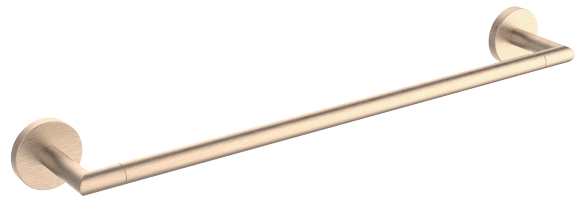

PRODUCT SPECIFICATION SHEET

SEATTLE SERIES

BRUSHED BRASS (BRB)

MATERIAL: ZINC
STAINLESS STEEL 304

KEY FEATURES: MODERN DESIGN
ZINC+STEEL COMPOSITION
CAST BACKINGS
WALL MOUNTED

AVAILABLE FINISHES:

- POLISHED CHROME (PC)
- BRUSHED NICKEL (BN) MATTE
- BLACK (MB)
- BRUSHED BRASS (BRB)

Product Code	Name	Finishes	Sizes (mm)			Sizes (Inches)		
			Length	Width	Height	Length	Width	Height
SEA-TB12	SEA-11 Towel Bar	PC, BN, MB, BRB	357	52	73	14 1/8	2 1/16	2 7/8
SEA-TB18	SEA-18 Towel Bar	PC, BN, MB, BRB	509	52	73	20 1/8	2 1/16	2 7/8 26 1/8
SEA-TB24	SEA-24 Towel Bar	PC, BN, MB, BRB	662	52	73	2 1/16	2 7/8	
SEA-TB30	SEA-30 Towel Bar	PC, BN, MB, BRB	814	52	73	32 1/8	2 1/16	2 7/8
SEA-DTB24	SEA-24 Double Towel Bar	PC, BN, MB, BRB	662	52	123	26 1/8	2 1/16	4 7/8
SEA-RH-1	SEA-Robe Hook	PC, BN, MB, BBR	52	53	73	2 1/16	2 1/16	2 7/8
SEA-RH-2	SEA-Double Robe Hook	PC, BN, MB, BRB	73	52	55	2 7/8	2 1/16	2 1/8
SEA-TPEURO	SEA-Tissue Holder	PC, BN, MB, BRB	173	52	73	6 7/8	2 1/16	2 7/8
SEA-TRRT	SEA-Towel Ring	PC, BN, MB, BRB	190	168	73	7 1/2	6 5/8	2 7/8
SEA-TPDRO	SEA-Tissue Holder	PC, BN, MB, BRB	155	148	73	6 1/8	5 13/16	2 7/8
SEA-TRSQ	SEA-Towel Ring	PC, BN, MB, BRB	200	168	73	7 7/8	6 5/8	2 7/8
SEA-TRRD	SEA-Towel Ring	PC, BN, MB, BRB	173	212	73	6 7/8	8 3/8	2 7/8
SEA-TPPT	SEA-Pivot Tissue Holder	PC, BN, MB, BRB	199	80	52	7 7/8	3 1/8	2

NOTE: Dimensions and specifications are subject to change without notice.

Double Robe Hook
SEA-RH-2-BRB

24" Double Towel Bar
SEA-DTB24-BRB

Robe Hook
SEA-RH-1-BRB

Tissue Holder
SEA-TPEURO-BRB

Tissue Holder
SEA-TPDROP-BRB

12"/18"/24"/30" Towel Bar
SEA-TB12/18/24/30-BRB

Towel Ring
SEA-TRRT-BRB

Towel Ring
SEA-TRRD-BRB

Towel Ring
SEA-TRSQ-BRB

Pivot Tissue Holder
SEA-TPPT-BRB

NOTE: Dimensions and specifications are subject to change without notice.