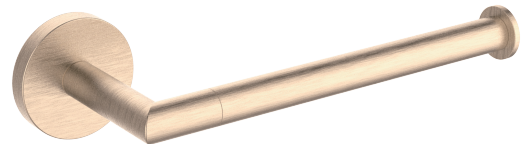

PRODUCT SPECIFICATION SHEET

SEATTLE SERIES

BRUSHED BRASS (BRB)

MATERIAL: ZINC
STAINLESS STEEL 304

KEY FEATURES: MODERN DESIGN
ZINC+STEEL COMPOSITION
CAST BACKINGS
WALL MOUNTED

AVAILABLE FINISHES:

- POLISHED CHROME (PC)
- BRUSHED NICKEL (BN) MATTE
- BLACK (MB)
- BRUSHED BRASS (BRB)

Product Code	Name	Finishes	Sizes (mm)			Sizes (Inches)		
			Length	Width	Height	Length	Width	Height
SEA-TB12	SEA-11 Towel Bar	PC, BN, MB, BRB	357	52	73	14 1/8	2 1/16	2 7/8
SEA-TB18	SEA-18 Towel Bar	PC, BN, MB, BRB	509	52	73	20 1/8	2 1/16	2 7/8 26 1/8
SEA-TB24	SEA-24 Towel Bar	PC, BN, MB, BRB	662	52	73	2 1/16	2 7/8	
SEA-TB30	SEA-30 Towel Bar	PC, BN, MB, BRB	814	52	73	32 1/8	2 1/16	2 7/8
SEA-DTB24	SEA-24 Double Towel Bar	PC, BN, MB, BRB	662	52	123	26 1/8	2 1/16	4 7/8
SEA-RH-1	SEA-Robe Hook	PC, BN, MB, BBR	52	53	73	2 1/16	2 1/16	2 7/8
SEA-RH-2	SEA-Double Robe Hook	PC, BN, MB, BRB	73	52	55	2 7/8	2 1/16	2 1/8
SEA-TPEURO	SEA-Tissue Holder	PC, BN, MB, BRB	173	52	73	6 7/8	2 1/16	2 7/8
SEA-TRRT	SEA-Towel Ring	PC, BN, MB, BRB	190	168	73	7 1/2	6 5/8	2 7/8
SEA-TPDRO	SEA-Tissue Holder	PC, BN, MB, BRB	155	148	73	6 1/8	5 13/16	2 7/8
SEA-TRSQ	SEA-Towel Ring	PC, BN, MB, BRB	200	168	73	7 7/8	6 5/8	2 7/8
SEA-TRRD	SEA-Towel Ring	PC, BN, MB, BRB	173	212	73	6 7/8	8 3/8	2 7/8
SEA-TPPT	SEA-Pivot Tissue Holder	PC, BN, MB, BRB	199	80	52	7 7/8	3 1/8	2

NOTE: Dimensions and specifications are subject to change without notice.

Double Robe Hook
SEA-RH-2-BRB

24" Double Towel Bar
SEA-DTB24-BRB

Robe Hook
SEA-RH-1-BRB

Tissue Holder
SEA-TPEURO-BRB

Tissue Holder
SEA-TPDROP-BRB

12"/18"/24"/30" Towel Bar
SEA-TB12/18/24/30-BRB

Towel Ring
SEA-TRRT-BRB

Towel Ring
SEA-TRRD-BRB

Towel Ring
SEA-TRSQ-BRB

Pivot Tissue Holder
SEA-TPPT-BRB

NOTE: Dimensions and specifications are subject to change without notice.