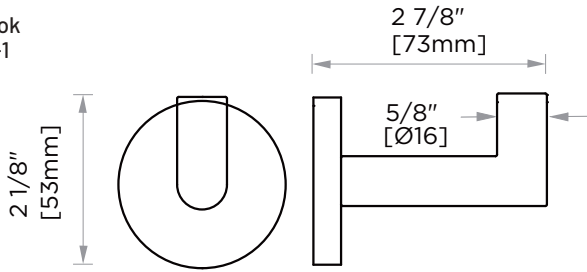

Product Code	Name	Finishes	Sizes (mm)			Sizes (Inches)		
			Length	Width	Height	Length	Width	Height
SEA-TB12	SEA-11 Towel Bar	PC, BN, MB, BRB	357	52	73	14 1/8	2 1/16	2 7/8
SEA-TB18	SEA-18 Towel Bar	PC, BN, MB, BRB	509	52	73	20 1/8	2 1/16	2 7/8 26 1/8
SEA-TB24	SEA-24 Towel Bar	PC, BN, MB, BRB	662	52	73	2 1/16	2 7/8	
SEA-TB30	SEA-30 Towel Bar	PC, BN, MB, BRB	814	52	73	32 1/8	2 1/16	2 7/8
SEA-DTB24	SEA-24 Double Towel Bar	PC, BN, MB, BRB	662	52	123	26 1/8	2 1/16	4 7/8
SEA-RH-1	SEA-Robe Hook	PC, BN, MB, BBR	52	53	73	2 1/16	2 1/16	2 7/8
SEA-RH-2	SEA-Double Robe Hook	PC, BN, MB, BRB	73	52	55	2 7/8	2 1/16	2 1/8
SEA-TPEURO	SEA-Tissue Holder	PC, BN, MB, BRB	173	52	73	6 7/8	2 1/16	2 7/8
SEA-TRRT	SEA-Towel Ring	PC, BN, MB, BRB	190	168	73	7 1/2	6 5/8	2 7/8
SEA-TPDRO	SEA-Tissue Holder	PC, BN, MB, BRB	155	148	73	6 1/8	5 13/16	2 7/8
SEA-TRSQ	SEA-Towel Ring	PC, BN, MB, BRB	200	168	73	7 7/8	6 5/8	2 7/8
SEA-TRRD	SEA-Towel Ring	PC, BN, MB, BRB	173	212	73	6 7/8	8 3/8	2 7/8
SEA-TPPT	SEA-Pivot Tissue Holder	PC, BN, MB, BRB	199	80	52	7 7/8	3 1/8	2

12"/18"/24"/30" Towel Bar
SEA-TB12/18/24/30-BRB

Towel Ring
SEA-TRRT-BRB

Towel Ring
SEA-TRRD-BRB

Towel Ring
SEA-TRSQ-BRB

Pivot Tissue Holder
SEA-TPPT-BRB

NOTE: Dimensions and specifications are subject to change without notice.

Double Robe Hook
SEA-RH-2

24" Double Towel Bar
SEA-DTB24

26 1/8" [662mm]

Robe Hook
SEA-RH-1

Tissue Holder
SEA-TPEURO

6 7/8" [173mm]

Tissue Holder
SEA-TPDROP

12"/18"24"/30" Towel Bar
SEA-TB12/18/24/30

14 1/8" 20 1/8" 26 1/8" 32 1/8"
[357mm] [509mm] [662mm] [814mm]

Towel Ring
SEA-TRRT

Towel Ring
SEA-TRRD

6 7/8" [173mm]
2 7/8" [73mm]

Towel Ring
SEA-TRSQ

Pivot Tissue Holder
SEA-TPPT

7 7/8" [199mm]

NOTE: Dimensions and specifications are subject to change without notice.