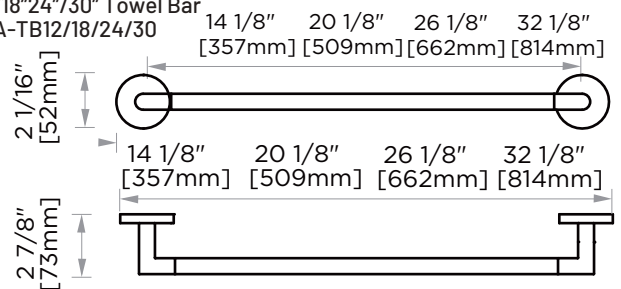

Product Code	Name	Finishes	Sizes (mm)			Sizes (Inches)		
			Length	Width	Height	Length	Width	Height
SEA-TB12	SEA-11 Towel Bar	PC, BN, MB, BB	357	52	73	14 1/8	2 1/16	2 7/8
SEA-TB18	SEA-18 Towel Bar	PC, BN, MB, BB	509	52	73	20 1/8	2 1/16	2 7/8 26 1/8
SEA-TB24	SEA-24 Towel Bar	PC, BN, MB, BB	662	52	73	2 1/16	2 7/8	
SEA-TB30	SEA-30 Towel Bar	PC, BN, MB, BB	814	52	73	32 1/8	2 1/16	2 7/8
SEA-DTB24	SEA-24 Double Towel Bar	PC, BN, MB, BB	662	52	123	26 1/8	2 1/16	4 7/8
SEA-RH-1	SEA-Robe Hook	PC, BN, MB, BB	52	53	73	2 1/16	2 1/16	2 7/8
SEA-RH-2	SEA-Double Robe Hook	PC, BN, MB, BB	73	52	55	2 7/8	2 1/16	2 1/8
SEA-TPEURO	SEA-Tissue Holder	PC, BN, MB, BB	173	52	73	6 7/8	2 1/16	2 7/8
SEA-TRRT	SEA-Towel Ring	PC, BN, MB, BB	190	168	73	7 1/2	6 5/8	2 7/8
SEA-TPDROP	SEA-Tissue Holder	PC, BN, MB, BB	155	148	73	6 1/8	5 13/16	2 7/8
SEA-TRSQ	SEA-Towel Ring	PC, BN, MB, BB	200	168	73	7 7/8	6 5/8	2 7/8
SEA-TRRD	SEA-Towel Ring	PC, BN, MB, BB	173	212	73	6 7/8	8 3/8	2 7/8
SEA-TPPT	SEA-Pivot Tissue Holder	PC, BN, MB, BB	199	80	52	7 7/8	3 1/8	2

12"/18"/24"/30" Towel Bar  
SEA-TB12/18/24/30-MB

Towel Ring  
SEA-TRRT-MB

Towel Ring  
SEA-TRRD-MB

Towel Ring  
SEA-TRSQ-MB

Pivot Tissue Holder  
SEA-TPPT-MB

NOTE: Dimensions and specifications are subject to change without notice.

Double Robe Hook  
SEA-RH-2

24" Double Towel Bar  
SEA-DTB24

Robe Hook  
SEA-RH-1

Tissue Holder  
SEA-TPEURO

Tissue Holder  
SEA-TPDROP

12\"/>

Towel Ring  
SEA-TRRT

Towel Ring  
SEA-TRRD

Towel Ring  
SEA-TRSQ

Pivot Tissue Holder  
SEA-TPPT

NOTE: Dimensions and specifications are subject to change without notice.