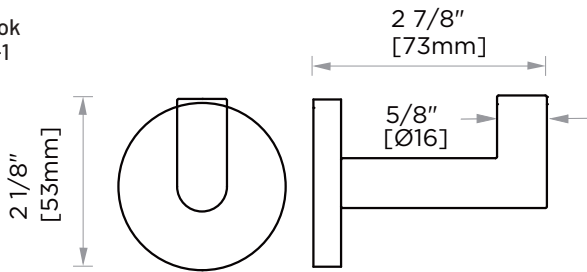

Robe Hook
SEA-RH-1