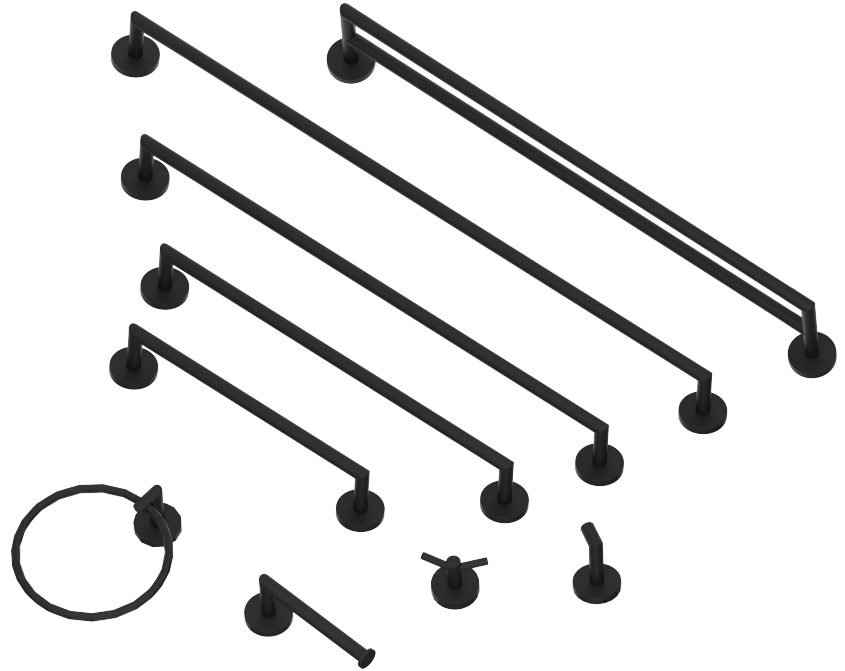

Product Code	Name	Finishes	Sizes (mm)			Sizes (Inches)		
			Length	Width	Height	Length	Width	Height
SEA-TB12	SEA-11 Towel Bar	PC, BN, MB, BB	357	52	73	14 1/8	2 1/16	2 7/8
SEA-TB18	SEA-18 Towel Bar	PC, BN, MB, BB	509	52	73	20 1/8	2 1/16	2 7/8 26 1/8
SEA-TB24	SEA-24 Towel Bar	PC, BN, MB, BB	662	52	73	2 1/16	2 7/8	
SEA-TB30	SEA-30 Towel Bar	PC, BN, MB, BB	814	52	73	32 1/8	2 1/16	2 7/8
SEA-DTB24	SEA-24 Double Towel Bar	PC, BN, MB, BB	662	52	123	26 1/8	2 1/16	4 7/8
SEA-RH-1	SEA-Robe Hook	PC, BN, MB, BB	52	53	73	2 1/16	2 1/16	2 7/8
SEA-RH-2	SEA-Double Robe Hook	PC, BN, MB, BB	73	52	55	2 7/8	2 1/16	2 1/8
SEA-TPEURO	SEA-Tissue Holder	PC, BN, MB, BB	173	52	73	6 7/8	2 1/16	2 7/8
SEA-TRRT	SEA-Towel Ring	PC, BN, MB, BB	190	168	73	7 1/2	6 5/8	2 7/8
SEA-TPDROP	SEA-Tissue Holder	PC, BN, MB, BB	155	148	73	6 1/8	5 13/16	2 7/8
SEA-TRSQ	SEA-Towel Ring	PC, BN, MB, BB	200	168	73	7 7/8	6 5/8	2 7/8
SEA-TRRD	SEA-Towel Ring	PC, BN, MB, BB	173	212	73	6 7/8	8 3/8	2 7/8
SEA-TPPT	SEA-Pivot Tissue Holder	PC, BN, MB, BB	199	80	52	7 7/8	3 1/8	2

NOTE: Dimensions and specifications are subject to change without notice.

Double Robe Hook  
SEA-RH-2-MB

24" Double Towel Bar  
SEA-DTB24-MB

Robe Hook  
SEA-RH-1-MB

Tissue Holder  
SEA-TPEURO-MB

Tissue Holder  
SEA-TPDROP-MB

12"/18"/24"/30" Towel Bar  
SEA-TB12/18/24/30-MB

Towel Ring  
SEA-TRRT-MB

Towel Ring  
SEA-TRRD-MB

Towel Ring  
SEA-TRSQ-MB

Pivot Tissue Holder  
SEA-TPPT-MB

NOTE: Dimensions and specifications are subject to change without notice.

Double Robe Hook  
SEA-RH-2

24" Double Towel Bar  
SEA-DTB24

Robe Hook  
SEA-RH-1

Tissue Holder  
SEA-TPEURO

Tissue Holder  
SEA-TPDROP

12\"/>

Towel Ring  
SEA-TRRT

Towel Ring  
SEA-TRRD