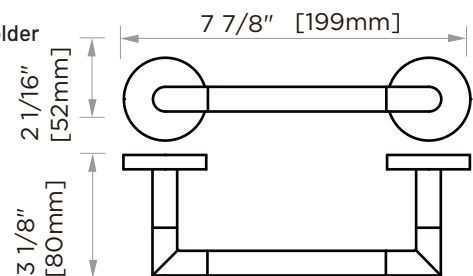

Product Code	Name	Finishes	Sizes (mm)			Sizes (Inches)		
			Length	Width	Height	Length	Width	Height
SEA-TB12	SEA-11 Towel Bar	PC, BN, MB, BB	357	52	73	14 1/8	2 1/16	2 7/8
SEA-TB18	SEA-18 Towel Bar	PC, BN, MB, BB	509	52	73	20 1/8	2 1/16	2 7/8 26 1/8
SEA-TB24	SEA-24 Towel Bar	PC, BN, MB, BB	662	52	73	2 1/16	2 7/8	
SEA-TB30	SEA-30 Towel Bar	PC, BN, MB, BB	814	52	73	32 1/8	2 1/16	2 7/8
SEA-DTB24	SEA-24 Double Towel Bar	PC, BN, MB, BB	662	52	123	26 1/8	2 1/16	4 7/8
SEA-RH-1	SEA-Robe Hook	PC, BN, MB, BB	52	53	73	2 1/16	2 1/16	2 7/8
SEA-RH-2	SEA-Double Robe Hook	PC, BN, MB, BB	73	52	55	2 7/8	2 1/16	2 1/8
SEA-TPEURO	SEA-Tissue Holder	PC, BN, MB, BB	173	52	73	6 7/8	2 1/16	2 7/8
SEA-TRRT	SEA-Towel Ring	PC, BN, MB, BB	190	168	73	7 1/2	6 5/8	2 7/8
SEA-TPDROP	SEA-Tissue Holder	PC, BN, MB, BB	155	148	73	6 1/8	5 13/16	2 7/8
SEA-TRSQ	SEA-Towel Ring	PC, BN, MB, BB	200	168	73	7 7/8	6 5/8	2 7/8
SEA-TRRD	SEA-Towel Ring	PC, BN, MB, BB	173	212	73	6 7/8	8 3/8	2 7/8
SEA-TPPT	SEA-Pivot Tissue Holder	PC, BN, MB, BB	199	80	52	7 7/8	3 1/8	2

12"/18"/24"/30" Towel Bar  
SEA-TB12/18/24/30-MB

Towel Ring  
SEA-TRRT-MB

Towel Ring  
SEA-TRRD-MB

Towel Ring  
SEA-TRSQ-MB

Pivot Tissue Holder  
SEA-TPPT-MB

NOTE: Dimensions and specifications are subject to change without notice.

Double Robe Hook  
SEA-RH-2

24" Double Towel Bar  
SEA-DTB24

Robe Hook  
SEA-RH-1

Tissue Holder  
SEA-TPEURO

Tissue Holder  
SEA-TPDROP

12\"/>

Towel Ring  
SEA-TRRT

Towel Ring  
SEA-TRRD

Towel Ring  
SEA-TRSQ

Pivot Tissue Holder  
SEA-TPPT

NOTE: Dimensions and specifications are subject to change without notice.