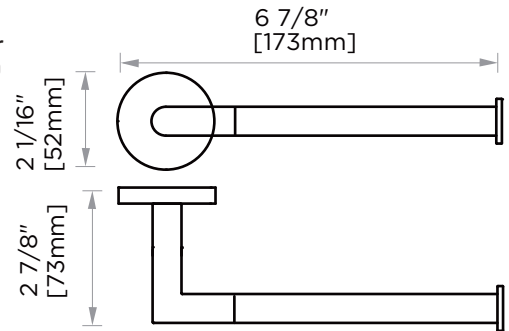

Product Code	Name	Finishes	Sizes (mm)			Sizes (Inches)		
			Length	Width	Height	Length	Width	Height
SEA-TB12	SEA-11 Towel Bar	PC, BN, MB, BB	357	52	73	14 1/8	2 1/16	2 7/8
SEA-TB18	SEA-18 Towel Bar	PC, BN, MB, BB	509	52	73	20 1/8	2 1/16	2 7/8 26 1/8
SEA-TB24	SEA-24 Towel Bar	PC, BN, MB, BB	662	52	73	2 1/16	2 7/8	
SEA-TB30	SEA-30 Towel Bar	PC, BN, MB, BB	814	52	73	32 1/8	2 1/16	2 7/8
SEA-DTB24	SEA-24 Double Towel Bar	PC, BN, MB, BB	662	52	123	26 1/8	2 1/16	4 7/8
SEA-RH-1	SEA-Robe Hook	PC, BN, MB, BB	52	53	73	2 1/16	2 1/16	2 7/8
SEA-RH-2	SEA-Double Robe Hook	PC, BN, MB, BB	73	52	55	2 7/8	2 1/16	2 1/8
SEA-TPEURO	SEA-Tissue Holder	PC, BN, MB, BB	173	52	73	6 7/8	2 1/16	2 7/8
SEA-TRRT	SEA-Towel Ring	PC, BN, MB, BB	190	168	73	7 1/2	6 5/8	2 7/8
SEA-TPDROP	SEA-Tissue Holder	PC, BN, MB, BB	155	148	73	6 1/8	5 13/16	2 7/8
SEA-TRSQ	SEA-Towel Ring	PC, BN, MB, BB	200	168	73	7 7/8	6 5/8	2 7/8
SEA-TRRD	SEA-Towel Ring	PC, BN, MB, BB	173	212	73	6 7/8	8 3/8	2 7/8
SEA-TPPT	SEA-Pivot Tissue Holder	PC, BN, MB, BB	199	80	52	7 7/8	3 1/8	2

12"/18"/24"/30" Towel Bar  
SEA-TB12/18/24/30-MB

Towel Ring  
SEA-TRRT-MB

Towel Ring  
SEA-TRRD-MB

Towel Ring  
SEA-TRSQ-MB

Pivot Tissue Holder  
SEA-TPPT-MB

NOTE: Dimensions and specifications are subject to change without notice.

Double Robe Hook  
SEA-RH-2

24" Double Towel Bar  
SEA-DTB24

Robe Hook  
SEA-RH-1

Tissue Holder  
SEA-TPEURO

Tissue Holder  
SEA-TPDROP

12\"/>

Towel Ring  
SEA-TRRT

Towel Ring  
SEA-TRRD

Towel Ring  
SEA-TRSQ

Pivot Tissue Holder  
SEA-TPPT

NOTE: Dimensions and specifications are subject to change without notice.