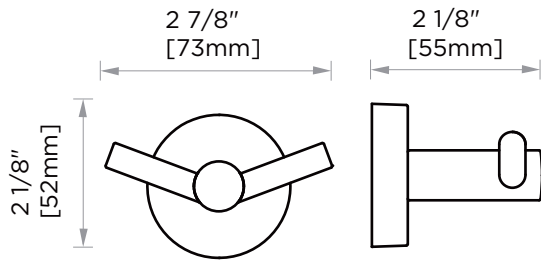

Robe Hook
SEA-RH-1-MB

Towel Ring
SEA-TRRT-MB

Towel Ring
SEA-TRSQ-MB

Double Robe Hook
SEA-RH-2