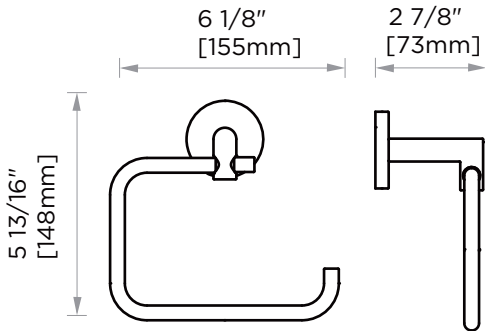

Product Code	Name	Finishes	Sizes (mm)			Sizes (Inches)		
			Length	Width	Height	Length	Width	Height
SEA-TB12	SEA-11 Towel Bar	PC, BN, MB, BB	357	52	73	14 1/8	2 1/16	2 7/8
SEA-TB18	SEA-18 Towel Bar	PC, BN, MB, BB	509	52	73	20 1/8	2 1/16	2 7/8 26 1/8
SEA-TB24	SEA-24 Towel Bar	PC, BN, MB, BB	662	52	73	2 1/16	2 7/8	
SEA-TB30	SEA-30 Towel Bar	PC, BN, MB, BB	814	52	73	32 1/8	2 1/16	2 7/8
SEA-DTB24	SEA-24 Double Towel Bar	PC, BN, MB, BB	662	52	123	26 1/8	2 1/16	4 7/8
SEA-RH-1	SEA-Robe Hook	PC, BN, MB, BB	52	53	73	2 1/16	2 1/16	2 7/8
SEA-RH-2	SEA-Double Robe Hook	PC, BN, MB, BB	73	52	55	2 7/8	2 1/16	2 1/8
SEA-TPEURO	SEA-Tissue Holder	PC, BN, MB, BB	173	52	73	6 7/8	2 1/16	2 7/8
SEA-TRRT	SEA-Towel Ring	PC, BN, MB, BB	190	168	73	7 1/2	6 5/8	2 7/8
SEA-TPDROP	SEA-Tissue Holder	PC, BN, MB, BB	155	148	73	6 1/8	5 13/16	2 7/8
SEA-TRSQ	SEA-Towel Ring	PC, BN, MB, BB	200	168	73	7 7/8	6 5/8	2 7/8
SEA-TRRD	SEA-Towel Ring	PC, BN, MB, BB	173	212	73	6 7/8	8 3/8	2 7/8
SEA-TPPT	SEA-Pivot Tissue Holder	PC, BN, MB, BB	199	80	52	7 7/8	3 1/8	2

12"/18"/24"/30" Towel Bar  
SEA-TB12/18/24/30-MB

Towel Ring  
SEA-TRRT-MB

Towel Ring  
SEA-TRRD-MB

Towel Ring  
SEA-TRSQ-MB

Pivot Tissue Holder  
SEA-TPPT-MB

NOTE: Dimensions and specifications are subject to change without notice.

Double Robe Hook  
SEA-RH-2

24" Double Towel Bar  
SEA-DTB24

Robe Hook  
SEA-RH-1

Tissue Holder  
SEA-TPEURO

Tissue Holder  
SEA-TPDROP

12\"/>

Towel Ring  
SEA-TRRT

Towel Ring  
SEA-TRRD

Towel Ring  
SEA-TRSQ

Pivot Tissue Holder  
SEA-TPPT

NOTE: Dimensions and specifications are subject to change without notice.