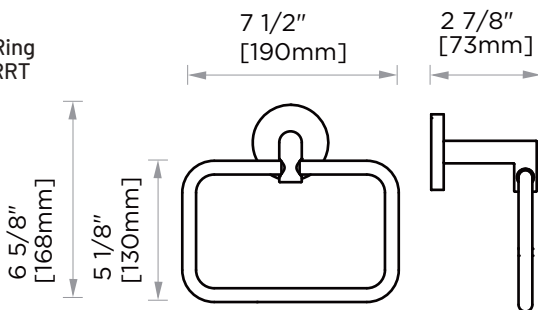

Product Code	Name	Finishes	Sizes (mm)			Sizes (Inches)		
			Length	Width	Height	Length	Width	Height
SEA-TB12	SEA-11 Towel Bar	PC, BN, MB, BB	357	52	73	14 1/8	2 1/16	2 7/8
SEA-TB18	SEA-18 Towel Bar	PC, BN, MB, BB	509	52	73	20 1/8	2 1/16	2 7/8 26 1/8
SEA-TB24	SEA-24 Towel Bar	PC, BN, MB, BB	662	52	73	2 1/16	2 7/8	
SEA-TB30	SEA-30 Towel Bar	PC, BN, MB, BB	814	52	73	32 1/8	2 1/16	2 7/8
SEA-DTB24	SEA-24 Double Towel Bar	PC, BN, MB, BB	662	52	123	26 1/8	2 1/16	4 7/8
SEA-RH-1	SEA-Robe Hook	PC, BN, MB, BB	52	53	73	2 1/16	2 1/16	2 7/8
SEA-RH-2	SEA-Double Robe Hook	PC, BN, MB, BB	73	52	55	2 7/8	2 1/16	2 1/8
SEA-TPEURO	SEA-Tissue Holder	PC, BN, MB, BB	173	52	73	6 7/8	2 1/16	2 7/8
SEA-TRRT	SEA-Towel Ring	PC, BN, MB, BB	190	168	73	7 1/2	6 5/8	2 7/8
SEA-TPDROP	SEA-Tissue Holder	PC, BN, MB, BB	155	148	73	6 1/8	5 13/16	2 7/8
SEA-TRSQ	SEA-Towel Ring	PC, BN, MB, BB	200	168	73	7 7/8	6 5/8	2 7/8
SEA-TRRD	SEA-Towel Ring	PC, BN, MB, BB	173	212	73	6 7/8	8 3/8	2 7/8
SEA-TPPT	SEA-Pivot Tissue Holder	PC, BN, MB, BB	199	80	52	7 7/8	3 1/8	2

12"/18"/24"/30" Towel Bar  
SEA-TB12/18/24/30-MB

Towel Ring  
SEA-TRRT-MB

Towel Ring  
SEA-TRRD-MB

Towel Ring  
SEA-TRSQ-MB

Pivot Tissue Holder  
SEA-TPPT-MB

NOTE: Dimensions and specifications are subject to change without notice.

Double Robe Hook  
SEA-RH-2

24" Double Towel Bar  
SEA-DTB24

Robe Hook  
SEA-RH-1

Tissue Holder  
SEA-TPEURO

Tissue Holder  
SEA-TPDROP

12\"/>

Towel Ring  
SEA-TRRT

Towel Ring  
SEA-TRRD

Towel Ring  
SEA-TRSQ

Pivot Tissue Holder  
SEA-TPPT

NOTE: Dimensions and specifications are subject to change without notice.