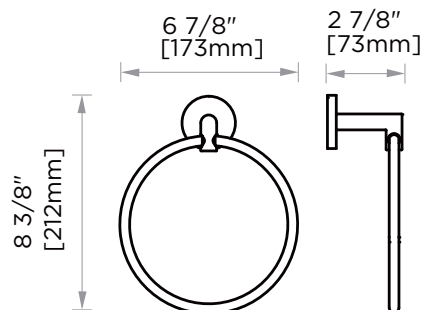

Product Code	Name	Finishes	Sizes (mm)			Sizes (Inches)		
			Length	Width	Height	Length	Width	Height
SEA-TB12	SEA-11 Towel Bar	PC, BN, MB, BB	357	52	73	14 1/8	2 1/16	2 7/8
SEA-TB18	SEA-18 Towel Bar	PC, BN, MB, BB	509	52	73	20 1/8	2 1/16	2 7/8 26 1/8
SEA-TB24	SEA-24 Towel Bar	PC, BN, MB, BB	662	52	73	2 1/16	2 7/8	
SEA-TB30	SEA-30 Towel Bar	PC, BN, MB, BB	814	52	73	32 1/8	2 1/16	2 7/8
SEA-DTB24	SEA-24 Double Towel Bar	PC, BN, MB, BB	662	52	123	26 1/8	2 1/16	4 7/8
SEA-RH-1	SEA-Robe Hook	PC, BN, MB, BB	52	53	73	2 1/16	2 1/16	2 7/8
SEA-RH-2	SEA-Double Robe Hook	PC, BN, MB, BB	73	52	55	2 7/8	2 1/16	2 1/8
SEA-TPEURO	SEA-Tissue Holder	PC, BN, MB, BB	173	52	73	6 7/8	2 1/16	2 7/8
SEA-TRRT	SEA-Towel Ring	PC, BN, MB, BB	190	168	73	7 1/2	6 5/8	2 7/8
SEA-TPDROP	SEA-Tissue Holder	PC, BN, MB, BB	155	148	73	6 1/8	5 13/16	2 7/8
SEA-TRSQ	SEA-Towel Ring	PC, BN, MB, BB	200	168	73	7 7/8	6 5/8	2 7/8
SEA-TRRD	SEA-Towel Ring	PC, BN, MB, BB	173	212	73	6 7/8	8 3/8	2 7/8
SEA-TPPT	SEA-Pivot Tissue Holder	PC, BN, MB, BB	199	80	52	7 7/8	3 1/8	2

12"/18"/24"/30" Towel Bar  
SEA-TB12/18/24/30-MB

Towel Ring  
SEA-TRRT-MB

Towel Ring  
SEA-TRRD-MB

Towel Ring  
SEA-TRSQ-MB

Pivot Tissue Holder  
SEA-TPPT-MB

NOTE: Dimensions and specifications are subject to change without notice.

Double Robe Hook  
SEA-RH-2

24" Double Towel Bar  
SEA-DTB24

Robe Hook  
SEA-RH-1

Tissue Holder  
SEA-TPEURO

Tissue Holder  
SEA-TPDROP

12\"/>

Towel Ring  
SEA-TRRT

Towel Ring  
SEA-TRRD

Towel Ring  
SEA-TRSQ

Pivot Tissue Holder  
SEA-TPPT

NOTE: Dimensions and specifications are subject to change without notice.