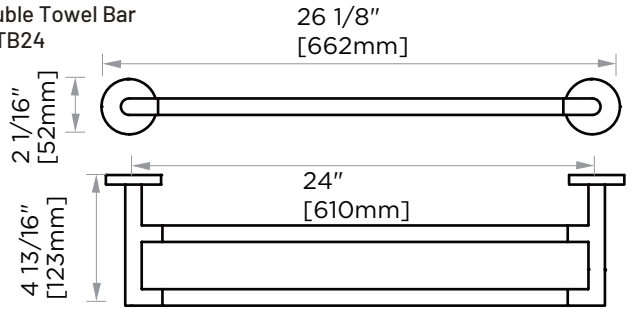

Tissue Holder
SEA-TPEURO