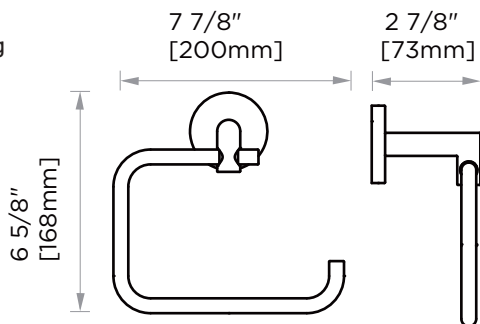

Product Code	Name	Finishes	Sizes (mm)			Sizes (Inches)		
			Length	Width	Height	Length	Width	Height
SEA-TB12	SEA-11 Towel Bar	PC, BN, MB, BB	357	52	73	14 1/8	2 1/16	2 7/8
SEA-TB18	SEA-18 Towel Bar	PC, BN, MB, BB	509	52	73	20 1/8	2 1/16	2 7/8 26 1/8
SEA-TB24	SEA-24 Towel Bar	PC, BN, MB, BB	662	52	73	2 1/16	2 7/8	
SEA-TB30	SEA-30 Towel Bar	PC, BN, MB, BB	814	52	73	32 1/8	2 1/16	2 7/8
SEA-DTB24	SEA-24 Double Towel Bar	PC, BN, MB, BB	662	52	123	26 1/8	2 1/16	4 7/8
SEA-RH-1	SEA-Robe Hook	PC, BN, MB, BB	52	53	73	2 1/16	2 1/16	2 7/8
SEA-RH-2	SEA-Double Robe Hook	PC, BN, MB, BB	73	52	55	2 7/8	2 1/16	2 1/8
SEA-TPEURO	SEA-Tissue Holder	PC, BN, MB, BB	173	52	73	6 7/8	2 1/16	2 7/8
SEA-TRRT	SEA-Towel Ring	PC, BN, MB, BB	190	168	73	7 1/2	6 5/8	2 7/8
SEA-TPDROP	SEA-Tissue Holder	PC, BN, MB, BB	155	148	73	6 1/8	5 13/16	2 7/8
SEA-TRSQ	SEA-Towel Ring	PC, BN, MB, BB	200	168	73	7 7/8	6 5/8	2 7/8
SEA-TRRD	SEA-Towel Ring	PC, BN, MB, BB	173	212	73	6 7/8	8 3/8	2 7/8
SEA-TPPT	SEA-Pivot Tissue Holder	PC, BN, MB, BB	199	80	52	7 7/8	3 1/8	2

12"/18"/24"/30" Towel Bar  
SEA-TB12/18/24/30-MB

Towel Ring  
SEA-TRRT-MB

Towel Ring  
SEA-TRRD-MB

Towel Ring  
SEA-TRSQ-MB

Pivot Tissue Holder  
SEA-TPPT-MB

NOTE: Dimensions and specifications are subject to change without notice.

Double Robe Hook  
SEA-RH-2

24" Double Towel Bar  
SEA-DTB24

Robe Hook  
SEA-RH-1

Tissue Holder  
SEA-TPEURO

Tissue Holder  
SEA-TPDROP

12\"/>

Towel Ring  
SEA-TRRT

Towel Ring  
SEA-TRRD

Towel Ring  
SEA-TRSQ

Pivot Tissue Holder  
SEA-TPPT

NOTE: Dimensions and specifications are subject to change without notice.