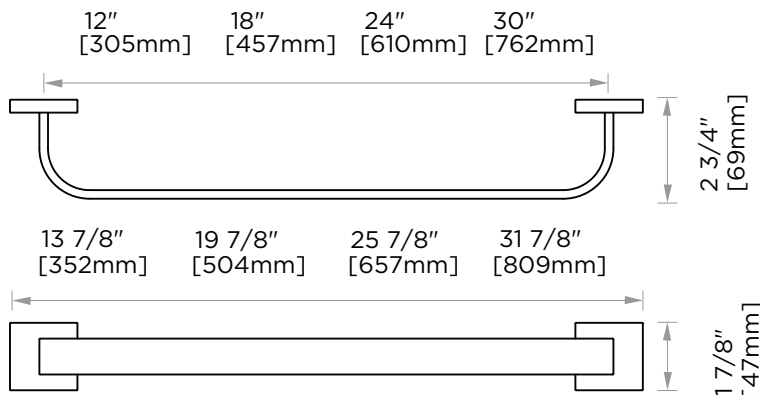

Product Code	Name	Finishes	Sizes (mm)			Sizes (Inche)		
			Length	Width	Height	Length	Width	Height
PDX-TB12	PDX-12 Towel Bar	PC, MB	352	47	69	13 7/8	1 7/8	2 5/8
PDX-TB18	PDX-18 Towel Bar	PC, MB	504	47	69	19 7/8	1 7/8	2 5/8
PDX-TB24	PDX-24 Towel Bar	PC, MB	657	47	69	25 7/8	1 7/8	2 5/8
PDX-TB30	PDX-30 Towel Bar	PC, MB	809	47	69	31 7/8	1 7/8	2 5/8
PDX-RH-1	PDX-Robe Hook	PC, MB	47	51	39	1 7/8	2	1 1/2
PDX-TPEURO	PDX-Tissue Holder	PC, MB	161	47	69	6 3/4	1 7/8	2 5/8
PDX-TRSQ	PDX-Towel Ring	PC, MB	205	47	69	8 1/8	1 7/8	2 5/8

NOTE: Dimensions and specifications are subject to change without notice.

12"/18"/24"/30" Towel bar
PDX-TB12/TB18/TB24/TB30-PC

Robe Hook
PDX-RH-1-PC

Tissue Holder
PDX-TPEURO-PC

Towel Ring
PDX-TRSQ-PC

NOTE: Dimensions and specifications are subject to change without notice.