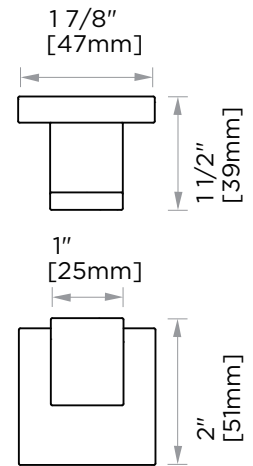

Product Code	Name	Finishes	Sizes (mm)			Sizes (Inche)		
			Length	Width	Height	Length	Width	Height
PDX-TB12	PDX-12 Towel Bar	PC, MB	352	47	69	13 7/8	1 7/8	2 5/8
PDX-TB18	PDX-18 Towel Bar	PC, MB	504	47	69	19 7/8	1 7/8	2 5/8
PDX-TB24	PDX-24 Towel Bar	PC, MB	657	47	69	25 7/8	1 7/8	2 5/8
PDX-TB30	PDX-30 Towel Bar	PC, MB	809	47	69	31 7/8	1 7/8	2 5/8
PDX-RH-1	PDX-Robe Hook	PC, MB	47	51	39	1 7/8	2	1 1/2
PDX-TPEURO	PDX-Tissue Holder	PC, MB	161	47	69	6 3/4	1 7/8	2 5/8
PDX-TRSQ	PDX-Towel Ring	PC, MB	205	47	69	8 1/8	1 7/8	2 5/8

NOTE: Dimensions and specifications are subject to change without notice.

12"/18"/24"/30" Towel bar
PDX-TB12/TB18/TB24/TB30-PC

Robe Hook
PDX-RH-1-PC

Tissue Holder
PDX-TPEURO-PC

Towel Ring
PDX-TRSQ-PC

NOTE: Dimensions and specifications are subject to change without notice.