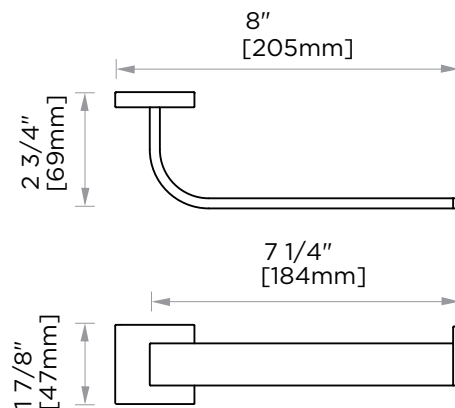

Product Code	Name	Finishes	Sizes (mm)			Sizes (Inche)		
			Length	Width	Height	Length	Width	Height
PDX-TB12	PDX-12 Towel Bar	PC, MB	352	47	69	13 7/8	1 7/8	2 5/8
PDX-TB18	PDX-18 Towel Bar	PC, MB	504	47	69	19 7/8	1 7/8	2 5/8
PDX-TB24	PDX-24 Towel Bar	PC, MB	657	47	69	25 7/8	1 7/8	2 5/8
PDX-TB30	PDX-30 Towel Bar	PC, MB	809	47	69	31 7/8	1 7/8	2 5/8
PDX-RH-1	PDX-Robe Hook	PC, MB	47	51	39	1 7/8	2	1 1/2
PDX-TPEURO	PDX-Tissue Holder	PC, MB	161	47	69	6 3/4	1 7/8	2 5/8
PDX-TRSQ	PDX-Towel Ring	PC, MB	205	47	69	8 1/8	1 7/8	2 5/8

NOTE: Dimensions and specifications are subject to change without notice.

12"/18"/24"/30" Towel bar
PDX-TB12/TB18/TB24/TB30-PC

Robe Hook
PDX-RH-1-PC

Tissue Holder
PDX-TPEURO-PC

Towel Ring
PDX-TRSQ-PC

NOTE: Dimensions and specifications are subject to change without notice.