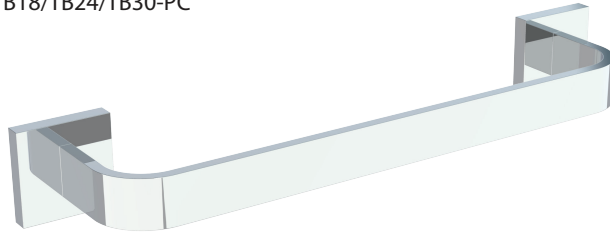

PRODUCT SPECIFICATION SHEET

PORTLAND SERIES

POLISHED CHROME (PC)

MATERIAL: ZINC
STAINLESS STEEL 304

KEY FEATURES: MODERN DESIGN
ZINC+STEEL COMPOSITION
CAST BACKINGS
WALL MOUNTED

AVAILABLE FINISHES: POLISHED CHROME (PC)
 MATTE BLACK (MB)

Product Code	Name	Finishes	Sizes (mm)			Sizes (Inche)		
			Length	Width	Height	Length	Width	Height
PDX-TB12	PDX-12 Towel Bar	PC, MB	352	47	69	13 7/8	1 7/8	2 5/8
PDX-TB18	PDX-18 Towel Bar	PC, MB	504	47	69	19 7/8	1 7/8	2 5/8
PDX-TB24	PDX-24 Towel Bar	PC, MB	657	47	69	25 7/8	1 7/8	2 5/8
PDX-TB30	PDX-30 Towel Bar	PC, MB	809	47	69	31 7/8	1 7/8	2 5/8
PDX-RH-1	PDX-Robe Hook	PC, MB	47	51	39	1 7/8	2	1 1/2
PDX-TPEURO	PDX-Tissue Holder	PC, MB	161	47	69	6 3/4	1 7/8	2 5/8
PDX-TRSQ	PDX-Towel Ring	PC, MB	205	47	69	8 1/8	1 7/8	2 5/8

NOTE: Dimensions and specifications are subject to change without notice.

12"/18"/24"/30" Towel bar
PDX-TB12/TB18/TB24/TB30-PC

Robe Hook
PDX-RH-1-PC

Tissue Holder
PDX-TPEURO-PC

Towel Ring
PDX-TRSQ-PC

NOTE: Dimensions and specifications are subject to change without notice.