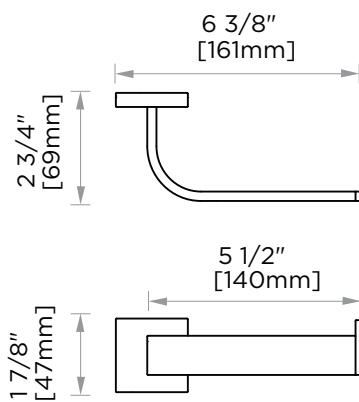

Product Code	Name	Finishes	Sizes (mm)			Sizes (Inche)		
			Length	Width	Height	Length	Width	Height
PDX-TB12	PDX-12 Towel Bar	PC, MB	352	47	69	13 7/8	1 7/8	2 5/8
PDX-TB18	PDX-18 Towel Bar	PC, MB	504	47	69	19 7/8	1 7/8	2 5/8
PDX-TB24	PDX-24 Towel Bar	PC, MB	657	47	69	25 7/8	1 7/8	2 5/8
PDX-TB30	PDX-30 Towel Bar	PC, MB	809	47	69	31 7/8	1 7/8	2 5/8
PDX-RH-1	PDX-Robe Hook	PC, MB	47	51	39	1 7/8	2	1 1/2
PDX-TPEURO	PDX-Tissue Holder	PC, MB	161	47	69	6 3/4	1 7/8	2 5/8
PDX-TRSQ	PDX-Towel Ring	PC, MB	205	47	69	8 1/8	1 7/8	2 5/8

NOTE: Dimensions and specifications are subject to change without notice.

12"/18"/24"/30" Towel bar
PDX-TB12/TB18/TB24/TB30-PC

Robe Hook
PDX-RH-1-PC

Tissue Holder
PDX-TPEURO-PC

Towel Ring
PDX-TRSQ-PC

NOTE: Dimensions and specifications are subject to change without notice.