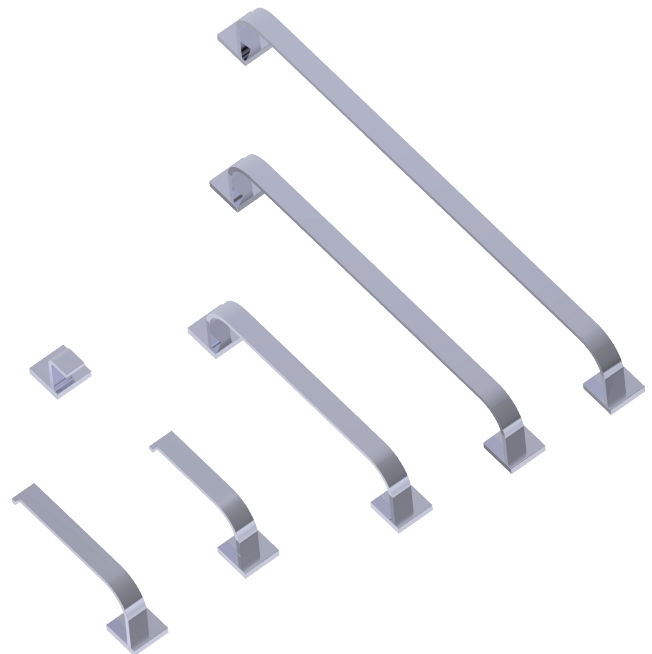

PRODUCT SPECIFICATION SHEET

PORTLAND SERIES

POLISHED CHROME (PC)

MATERIAL: ZINC
STAINLESS STEEL 304

KEY FEATURES: MODERN DESIGN
ZINC+STEEL COMPOSITION
CAST BACKINGS
WALL MOUNTED

AVAILABLE FINISHES: POLISHED CHROME (PC)
 MATTE BLACK (MB)

Product Code	Name	Finishes	Sizes (mm)			Sizes (Inche)		
			Length	Width	Height	Length	Width	Height
PDX-TB12	PDX-12 Towel Bar	PC, MB	352	47	69	13 7/8	1 7/8	2 5/8
PDX-TB18	PDX-18 Towel Bar	PC, MB	504	47	69	19 7/8	1 7/8	2 5/8
PDX-TB24	PDX-24 Towel Bar	PC, MB	657	47	69	25 7/8	1 7/8	2 5/8
PDX-TB30	PDX-30 Towel Bar	PC, MB	809	47	69	31 7/8	1 7/8	2 5/8
PDX-RH-1	PDX-Robe Hook	PC, MB	47	51	39	1 7/8	2	1 1/2
PDX-TPEURO	PDX-Tissue Holder	PC, MB	161	47	69	6 3/4	1 7/8	2 5/8
PDX-TRSQ	PDX-Towel Ring	PC, MB	205	47	69	8 1/8	1 7/8	2 5/8

NOTE: Dimensions and specifications are subject to change without notice.

12"/18"/24"/30" Towel bar
PDX-TB12/TB18/TB24/TB30-PC

Robe Hook
PDX-RH-1-PC

Tissue Holder
PDX-TPEURO-PC

Towel Ring
PDX-TRSQ-PC

NOTE: Dimensions and specifications are subject to change without notice.