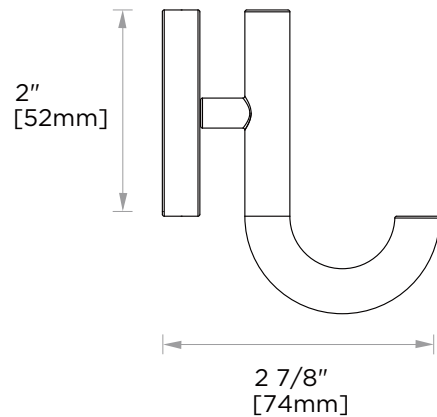

NOTE: Dimensions and specifications are subject to change without notice.