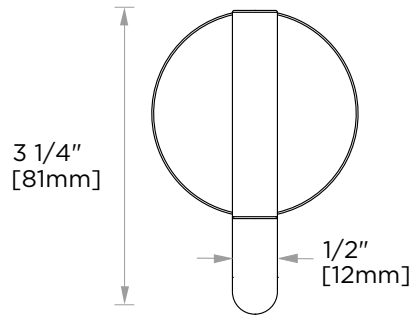

# LAS VEGAS ROBE HOOK

LAS-JH-1

**PRODUCT NAME:** LAS VEGAS ROBE HOOK

**PRODUCT CODE:** LAS-JH-1

**MATERIAL:** ZINC  
STAINLESS STEEL 304

**KEY FEATURES:** MODERN DESIGN  
ZINC+STEEL COMPOSITION  
CAST BACKINGS  
WALL MOUNTED