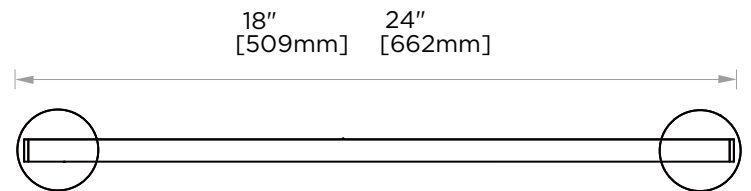

PRODUCT SPECIFICATION SHEET

LAS VEGAS TOWEL BAR

18" LAS-TB18

24" LAS-TB24

PRODUCT NAME:

LAS VEGAS TOWEL BAR

PRODUCT CODE:

18" LAS-TB18

24" LAS-TB24

MATERIAL:

ZINC
STAINLESS STEEL 304

KEY FEATURES:

MODERN DESIGN
ZINC+STEEL COMPOSITION
CAST BACKINGS
WALL MOUNTED

**AVAILABLE
FINISHES:**

● POLISHED CHROME (PC)

● BRUSHED NICKEL (BN)

● MATTE BLACK (MB)

NOTE: Dimensions and specifications are subject to change without notice.