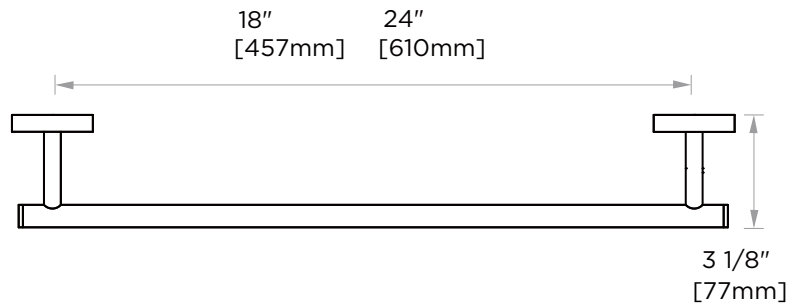

PRODUCT SPECIFICATION SHEET

LAS VEGAS TOWEL BAR

18" LAS-TB18

24" LAS-TB24

PRODUCT NAME:

LAS VEGAS TOWEL BAR

PRODUCT CODE:

18" LAS-TB18

24" LAS-TB24

MATERIAL:

ZINC
STAINLESS STEEL 304

KEY FEATURES:

MODERN DESIGN
ZINC+STEEL COMPOSITION
CAST BACKINGS
WALL MOUNTED

**AVAILABLE
FINISHES:**

● POLISHED CHROME (PC)

● BRUSHED NICKEL (BN)

● MATTE BLACK (MB)

NOTE: Dimensions and specifications are subject to change without notice.