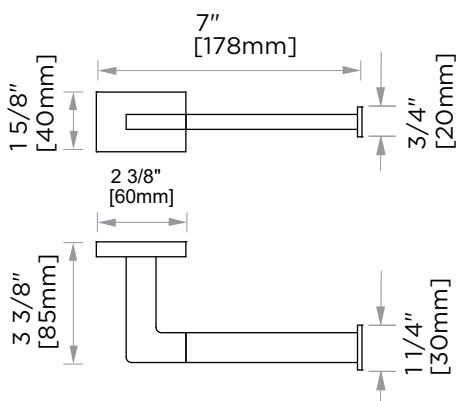

Product Code	Name	Finishes	Sizes (mm)			Sizes (Inche)		
			Length	Width	Height	Length	Width	Height
HOU-TB9	HOU-9 Towel Bar	PC, MB	289	40	85	11 3/8	1 5/8	3 3/8
HOU-TB12	HOU-12 Towel Bar	PC, MB	365	40	85	14 3/8	1 5/8	3 3/8
HOU-TB18	HOU-18 Towel Bar	PC, MB	517	40	85	20 3/8	1 5/8	3 3/8
HOU-TB24	HOU-24 Towel Bar	PC, MB	670	40	85	26 3/8	1 5/8	3 3/8
HOU-TB30	HOU-30 Towel Bar	PC, MB	822	40	85	32 3/8	1 5/8	3 3/8
HOU-RH-1	HOU-Robe Hook	PC, MB	50	60	55	2	2 3/8	2 1/8
HOU-TPEURO	HOU-Tissue Holder	PC, MB	178	40	85	7	1 5/8	3 3/8
HOU-TR	HOU-Towel Ring	PC, MB	250	40	85	9 7/8	1 5/8	3 3/8

NOTE: Dimensions and specifications are subject to change without notice.

9"/12"/18"/24"/30" Towel Bar
HOU-TB9/TB12/TB18/TB24/TB30-PC

Robe Hook
HOU-RH-1-PC

Tissue Holder
HOU-TPEURO-PC

Towel Ring
HOU-TREURO-PC

NOTE: Dimensions and specifications are subject to change without notice.