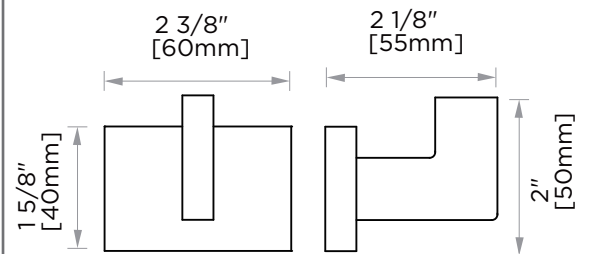

Product Code	Name	Finishes	Sizes (mm)			Sizes (Inche)		
			Length	Width	Height	Length	Width	Height
HOU-TB9	HOU-9 Towel Bar	PC, MB	289	40	85	11 3/8	1 5/8	3 3/8
HOU-TB12	HOU-12 Towel Bar	PC, MB	365	40	85	14 3/8	1 5/8	3 3/8
HOU-TB18	HOU-18 Towel Bar	PC, MB	517	40	85	20 3/8	1 5/8	3 3/8
HOU-TB24	HOU-24 Towel Bar	PC, MB	670	40	85	26 3/8	1 5/8	3 3/8
HOU-TB30	HOU-30 Towel Bar	PC, MB	822	40	85	32 3/8	1 5/8	3 3/8
HOU-RH-1	HOU-Robe Hook	PC, MB	50	60	55	2	2 3/8	2 1/8
HOU-TPEURO	HOU-Tissue Holder	PC, MB	178	40	85	7	1 5/8	3 3/8
HOU-TR	HOU-Towel Ring	PC, MB	250	40	85	9 7/8	1 5/8	3 3/8

NOTE: Dimensions and specifications are subject to change without notice.

9"/12"/18"/24"/30" Towel Bar
HOU-TB9/TB12/TB18/TB24/TB30-PC

Robe Hook
HOU-RH-1-PC

Tissue Holder
HOU-TPEURO-PC

Towel Ring
HOU-TREURO-PC

NOTE: Dimensions and specifications are subject to change without notice.