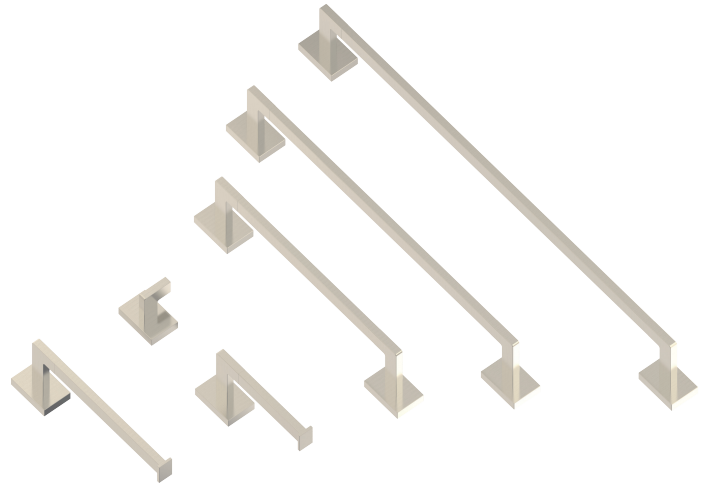

PRODUCT SPECIFICATION SHEET

HOUSTON SERIES

BRUSHED NICKEL (BN)

MATERIAL: ZINC
STAINLESS STEEL 304

KEY FEATURES: MODERN DESIGN
ZINC+STEEL COMPOSITION
CAST BACKINGS
WALL MOUNTED

AVAILABLE FINISHES:

- POLISHED CHROME (PC)
- BRUSHED NICKEL (BN)
- MATTE BLACK (MB)

Product Code	Name	Finishes	Sizes (mm)			Sizes (Inche)		
			Length	Width	Height	Length	Width	Height
HOU-TB9	HOU-9 Towel Bar	PC, MB	289	40	85	11 3/8	1 5/8	3 3/8
HOU-TB12	HOU-12 Towel Bar	PC, MB	365	40	85	14 3/8	1 5/8	3 3/8
HOU-TB18	HOU-18 Towel Bar	PC, MB	517	40	85	20 3/8	1 5/8	3 3/8
HOU-TB24	HOU-24 Towel Bar	PC, MB	670	40	85	26 3/8	1 5/8	3 3/8
HOU-TB30	HOU-30 Towel Bar	PC, MB	822	40	85	32 3/8	1 5/8	3 3/8
HOU-RH-1	HOU-Robe Hook	PC, MB	50	60	55	2	2 3/8	2 1/8
HOU-TPEURO	HOU-Tissue Holder	PC, MB	178	40	85	7	1 5/8	3 3/8
HOU-TR	HOU-Towel Ring	PC, MB	250	40	85	9 7/8	1 5/8	3 3/8

NOTE: Dimensions and specifications are subject to change without notice.

9"/12"/18"/24"/30" Towel Bar
HOU-TB9/TB12/TB18/TB24/TB30-PC

Robe Hook
HOU-RH-1-PC

Tissue Holder
HOU-TPEURO-PC

Towel Ring
HOU-TREURO-PC