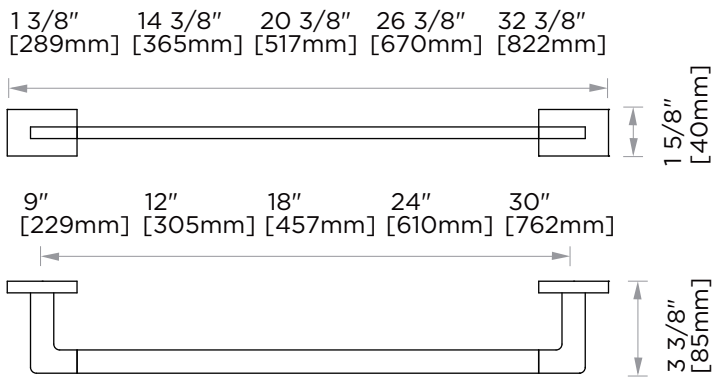

Product Code	Name	Finishes	Sizes (mm)			Sizes (Inche)		
			Length	Width	Height	Length	Width	Height
HOU-TB9	HOU-9 Towel Bar	PC, MB	289	40	85	11 3/8	1 5/8	3 3/8
HOU-TB12	HOU-12 Towel Bar	PC, MB	365	40	85	14 3/8	1 5/8	3 3/8
HOU-TB18	HOU-18 Towel Bar	PC, MB	517	40	85	20 3/8	1 5/8	3 3/8
HOU-TB24	HOU-24 Towel Bar	PC, MB	670	40	85	26 3/8	1 5/8	3 3/8
HOU-TB30	HOU-30 Towel Bar	PC, MB	822	40	85	32 3/8	1 5/8	3 3/8
HOU-RH-1	HOU-Robe Hook	PC, MB	50	60	55	2	2 3/8	2 1/8
HOU-TPEURO	HOU-Tissue Holder	PC, MB	178	40	85	7	1 5/8	3 3/8
HOU-TR	HOU-Towel Ring	PC, MB	250	40	85	9 7/8	1 5/8	3 3/8

NOTE: Dimensions and specifications are subject to change without notice.

9"/12"/18"/24"/30" Towel Bar
HOU-TB9/TB12/TB18/TB24/TB30-PC

Robe Hook
HOU-RH-1-PC

Tissue Holder
HOU-TPEURO-PC

Towel Ring
HOU-TREURO-PC

NOTE: Dimensions and specifications are subject to change without notice.