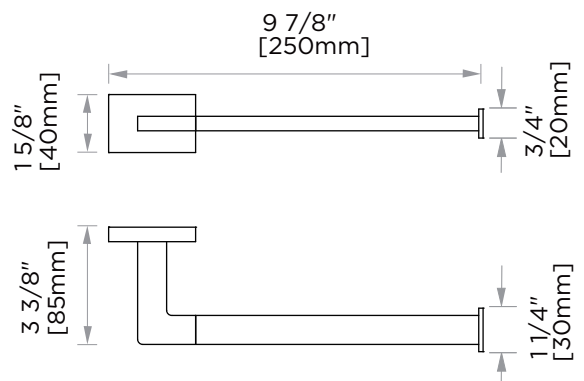

Product Code	Name	Finishes	Sizes (mm)			Sizes (Inche)		
			Length	Width	Height	Length	Width	Height
HOU-TB9	HOU-9 Towel Bar	PC, MB	289	40	85	11 3/8	1 5/8	3 3/8
HOU-TB12	HOU-12 Towel Bar	PC, MB	365	40	85	14 3/8	1 5/8	3 3/8
HOU-TB18	HOU-18 Towel Bar	PC, MB	517	40	85	20 3/8	1 5/8	3 3/8
HOU-TB24	HOU-24 Towel Bar	PC, MB	670	40	85	26 3/8	1 5/8	3 3/8
HOU-TB30	HOU-30 Towel Bar	PC, MB	822	40	85	32 3/8	1 5/8	3 3/8
HOU-RH-1	HOU-Robe Hook	PC, MB	50	60	55	2	2 3/8	2 1/8
HOU-TPEURO	HOU-Tissue Holder	PC, MB	178	40	85	7	1 5/8	3 3/8
HOU-TR	HOU-Towel Ring	PC, MB	250	40	85	9 7/8	1 5/8	3 3/8

NOTE: Dimensions and specifications are subject to change without notice.

9"/12"/18"/24"/30" Towel Bar
HOU-TB9/TB12/TB18/TB24/TB30-PC

Robe Hook
HOU-RH-1-PC

Tissue Holder
HOU-TPEURO-PC

Towel Ring
HOU-TREURO-PC

NOTE: Dimensions and specifications are subject to change without notice.