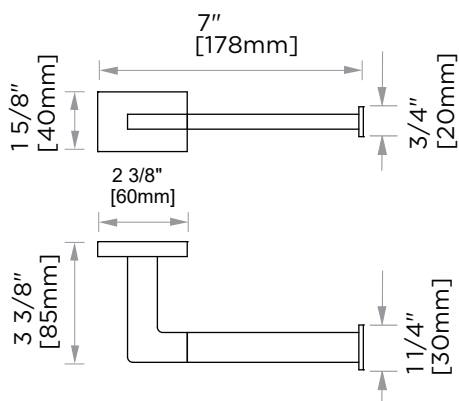

| Product Code | Name | Finishes | Sizes (mm) | | | Sizes (Inche) | | |
|--------------|-------------------|----------|------------|-------|--------|---------------|-------|--------|
| | | | Length | Width | Height | Length | Width | Height |
| HOU-TB9 | HOU-9 Towel Bar | PC, MB | 289 | 40 | 85 | 11 3/8 | 1 5/8 | 3 3/8 |
| HOU-TB12 | HOU-12 Towel Bar | PC, MB | 365 | 40 | 85 | 14 3/8 | 1 5/8 | 3 3/8 |
| HOU-TB18 | HOU-18 Towel Bar | PC, MB | 517 | 40 | 85 | 20 3/8 | 1 5/8 | 3 3/8 |
| HOU-TB24 | HOU-24 Towel Bar | PC, MB | 670 | 40 | 85 | 26 3/8 | 1 5/8 | 3 3/8 |
| HOU-TB30 | HOU-30 Towel Bar | PC, MB | 822 | 40 | 85 | 32 3/8 | 1 5/8 | 3 3/8 |
| HOU-RH-1 | HOU-Robe Hook | PC, MB | 50 | 60 | 55 | 2 | 2 3/8 | 2 1/8 |
| HOU-TPEURO | HOU-Tissue Holder | PC, MB | 178 | 40 | 85 | 7 | 1 5/8 | 3 3/8 |
| HOU-TR | HOU-Towel Ring | PC, MB | 250 | 40 | 85 | 9 7/8 | 1 5/8 | 3 3/8 |

NOTE: Dimensions and specifications are subject to change without notice.

9"/12"/18"/24"/30" Towel Bar
HOU-TB9/TB12/TB18/TB24/TB30-PC

Robe Hook
HOU-RH-1-PC

Tissue Holder
HOU-TPEURO-PC

Towel Ring
HOU-TREURO-PC

1 3/8" [289mm] 14 3/8" [365mm] 20 3/8" [517mm] 26 3/8" [670mm] 32 3/8" [822mm]

9" [229mm] 12" [305mm] 18" [457mm] 24" [610mm] 30" [762mm]

2 3/8" [60mm] 2 1/8" [55mm]

NOTE: Dimensions and specifications are subject to change without notice.