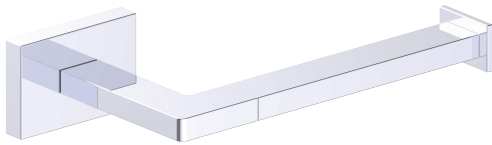

PRODUCT SPECIFICATION SHEET

HOUSTON SERIES

POLISHED CHROME (PC)

MATERIAL: ZINC
STAINLESS STEEL 304

KEY FEATURES: MODERN DESIGN
ZINC+STEEL COMPOSITION
CAST BACKINGS
WALL MOUNTED

AVAILABLE FINISHES:

- POLISHED CHROME (PC)
- BRUSHED NICKEL (BN)
- MATTE BLACK (MB)

| Product Code | Name | Finishes | Sizes (mm) | | | Sizes (Inche) | | |
|--------------|-------------------|----------|------------|-------|--------|---------------|-------|--------|
| | | | Length | Width | Height | Length | Width | Height |
| HOU-TB9 | HOU-9 Towel Bar | PC, MB | 289 | 40 | 85 | 11 3/8 | 1 5/8 | 3 3/8 |
| HOU-TB12 | HOU-12 Towel Bar | PC, MB | 365 | 40 | 85 | 14 3/8 | 1 5/8 | 3 3/8 |
| HOU-TB18 | HOU-18 Towel Bar | PC, MB | 517 | 40 | 85 | 20 3/8 | 1 5/8 | 3 3/8 |
| HOU-TB24 | HOU-24 Towel Bar | PC, MB | 670 | 40 | 85 | 26 3/8 | 1 5/8 | 3 3/8 |
| HOU-TB30 | HOU-30 Towel Bar | PC, MB | 822 | 40 | 85 | 32 3/8 | 1 5/8 | 3 3/8 |
| HOU-RH-1 | HOU-Robe Hook | PC, MB | 50 | 60 | 55 | 2 | 2 3/8 | 2 1/8 |
| HOU-TPEURO | HOU-Tissue Holder | PC, MB | 178 | 40 | 85 | 7 | 1 5/8 | 3 3/8 |
| HOU-TR | HOU-Towel Ring | PC, MB | 250 | 40 | 85 | 9 7/8 | 1 5/8 | 3 3/8 |

NOTE: Dimensions and specifications are subject to change without notice.

9"/12"/18"/24"/30" Towel Bar
HOU-TB9/TB12/TB18/TB24/TB30-PC

Robe Hook
HOU-RH-1-PC

Tissue Holder
HOU-TPEURO-PC

Towel Ring
HOU-TREURO-PC

1 3/8" [289mm] 14 3/8" [365mm] 20 3/8" [517mm] 26 3/8" [670mm] 32 3/8" [822mm]

9" [229mm] 12" [305mm] 18" [457mm] 24" [610mm] 30" [762mm]

2 3/8" [60mm] 2 1/8" [55mm]

NOTE: Dimensions and specifications are subject to change without notice.