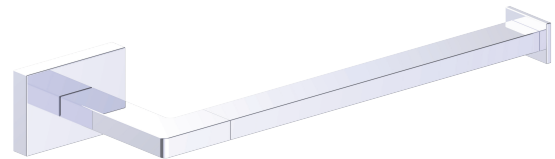

PRODUCT SPECIFICATION SHEET

HOUSTON SERIES

POLISHED CHROME (PC)

MATERIAL: ZINC
STAINLESS STEEL 304

KEY FEATURES: MODERN DESIGN
ZINC+STEEL COMPOSITION
CAST BACKINGS
WALL MOUNTED

AVAILABLE FINISHES:

- POLISHED CHROME (PC)
- BRUSHED NICKEL (BN)
- MATTE BLACK (MB)

| Product Code | Name | Finishes | Sizes (mm) | | | Sizes (Inche) | | |
|--------------|-------------------|----------|------------|-------|--------|---------------|-------|--------|
| | | | Length | Width | Height | Length | Width | Height |
| HOU-TB9 | HOU-9 Towel Bar | PC, MB | 289 | 40 | 85 | 11 3/8 | 1 5/8 | 3 3/8 |
| HOU-TB12 | HOU-12 Towel Bar | PC, MB | 365 | 40 | 85 | 14 3/8 | 1 5/8 | 3 3/8 |
| HOU-TB18 | HOU-18 Towel Bar | PC, MB | 517 | 40 | 85 | 20 3/8 | 1 5/8 | 3 3/8 |
| HOU-TB24 | HOU-24 Towel Bar | PC, MB | 670 | 40 | 85 | 26 3/8 | 1 5/8 | 3 3/8 |
| HOU-TB30 | HOU-30 Towel Bar | PC, MB | 822 | 40 | 85 | 32 3/8 | 1 5/8 | 3 3/8 |
| HOU-RH-1 | HOU-Robe Hook | PC, MB | 50 | 60 | 55 | 2 | 2 3/8 | 2 1/8 |
| HOU-TPEURO | HOU-Tissue Holder | PC, MB | 178 | 40 | 85 | 7 | 1 5/8 | 3 3/8 |
| HOU-TR | HOU-Towel Ring | PC, MB | 250 | 40 | 85 | 9 7/8 | 1 5/8 | 3 3/8 |

NOTE: Dimensions and specifications are subject to change without notice.

9"/12"/18"/24"/30" Towel Bar
HOU-TB9/TB12/TB18/TB24/TB30-PC

Robe Hook
HOU-RH-1-PC

Tissue Holder
HOU-TPEURO-PC

Towel Ring
HOU-TREURO-PC

1 3/8" [289mm] 14 3/8" [365mm] 20 3/8" [517mm] 26 3/8" [670mm] 32 3/8" [822mm]

9" [229mm] 12" [305mm] 18" [457mm] 24" [610mm] 30" [762mm]

2 3/8" [60mm] 2 1/8" [55mm]

NOTE: Dimensions and specifications are subject to change without notice.