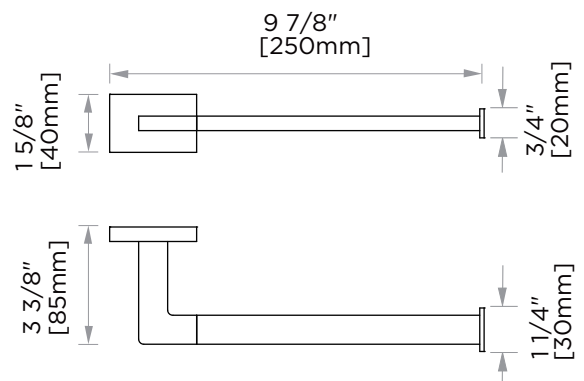

| Product Code | Name | Finishes | Sizes (mm) | | | Sizes (Inche) | | |
|--------------|-------------------|----------|------------|-------|--------|---------------|-------|--------|
| | | | Length | Width | Height | Length | Width | Height |
| HOU-TB9 | HOU-9 Towel Bar | PC, MB | 289 | 40 | 85 | 11 3/8 | 1 5/8 | 3 3/8 |
| HOU-TB12 | HOU-12 Towel Bar | PC, MB | 365 | 40 | 85 | 14 3/8 | 1 5/8 | 3 3/8 |
| HOU-TB18 | HOU-18 Towel Bar | PC, MB | 517 | 40 | 85 | 20 3/8 | 1 5/8 | 3 3/8 |
| HOU-TB24 | HOU-24 Towel Bar | PC, MB | 670 | 40 | 85 | 26 3/8 | 1 5/8 | 3 3/8 |
| HOU-TB30 | HOU-30 Towel Bar | PC, MB | 822 | 40 | 85 | 32 3/8 | 1 5/8 | 3 3/8 |
| HOU-RH-1 | HOU-Robe Hook | PC, MB | 50 | 60 | 55 | 2 | 2 3/8 | 2 1/8 |
| HOU-TPEURO | HOU-Tissue Holder | PC, MB | 178 | 40 | 85 | 7 | 1 5/8 | 3 3/8 |
| HOU-TR | HOU-Towel Ring | PC, MB | 250 | 40 | 85 | 9 7/8 | 1 5/8 | 3 3/8 |

NOTE: Dimensions and specifications are subject to change without notice.

9"/12"/18"/24"/30" Towel Bar
HOU-TB9/TB12/TB18/TB24/TB30-PC

Robe Hook
HOU-RH-1-PC

Tissue Holder
HOU-TPEURO-PC

Towel Ring
HOU-TREURO-PC

1 3/8" [289mm] 14 3/8" [365mm] 20 3/8" [517mm] 26 3/8" [670mm] 32 3/8" [822mm]

9" [229mm] 12" [305mm] 18" [457mm] 24" [610mm] 30" [762mm]

2 3/8" [60mm] 2 1/8" [55mm]

NOTE: Dimensions and specifications are subject to change without notice.