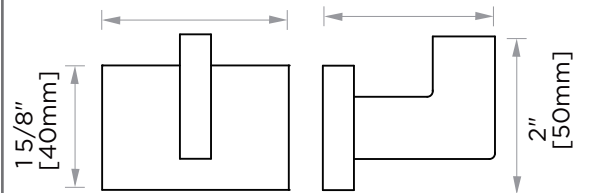

| Product Code | Name | Finishes | Sizes (mm) | | | Sizes (Inche) | | |
|--------------|-------------------|----------|------------|-------|--------|---------------|-------|--------|
| | | | Length | Width | Height | Length | Width | Height |
| HOU-TB9 | HOU-9 Towel Bar | PC, MB | 289 | 40 | 85 | 11 3/8 | 1 5/8 | 3 3/8 |
| HOU-TB12 | HOU-12 Towel Bar | PC, MB | 365 | 40 | 85 | 14 3/8 | 1 5/8 | 3 3/8 |
| HOU-TB18 | HOU-18 Towel Bar | PC, MB | 517 | 40 | 85 | 20 3/8 | 1 5/8 | 3 3/8 |
| HOU-TB24 | HOU-24 Towel Bar | PC, MB | 670 | 40 | 85 | 26 3/8 | 1 5/8 | 3 3/8 |
| HOU-TB30 | HOU-30 Towel Bar | PC, MB | 822 | 40 | 85 | 32 3/8 | 1 5/8 | 3 3/8 |
| HOU-RH-1 | HOU-Robe Hook | PC, MB | 50 | 60 | 55 | 2 | 2 3/8 | 2 1/8 |
| HOU-TPEURO | HOU-Tissue Holder | PC, MB | 178 | 40 | 85 | 7 | 1 5/8 | 3 3/8 |
| HOU-TR | HOU-Towel Ring | PC, MB | 250 | 40 | 85 | 9 7/8 | 1 5/8 | 3 3/8 |

NOTE: Dimensions and specifications are subject to change without notice.

9"/12"/18"/24"/30" Towel Bar
HOU-TB9/TB12/TB18/TB24/TB30-PC

Robe Hook
HOU-RH-1-PC

Tissue Holder
HOU-TPEURO-PC

Towel Ring
HOU-TREURO-PC

1 3/8" [289mm] 14 3/8" [365mm] 20 3/8" [517mm] 26 3/8" [670mm] 32 3/8" [822mm]

9" [229mm] 12" [305mm] 18" [457mm] 24" [610mm] 30" [762mm]

2 3/8" [60mm] 2 1/8" [55mm]

NOTE: Dimensions and specifications are subject to change without notice.