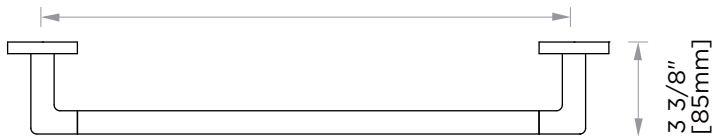

| Product Code | Name | Finishes | Sizes (mm) | | | Sizes (Inche) | | |
|--------------|-------------------|----------|------------|-------|--------|---------------|-------|--------|
| | | | Length | Width | Height | Length | Width | Height |
| HOU-TB9 | HOU-9 Towel Bar | PC, MB | 289 | 40 | 85 | 11 3/8 | 1 5/8 | 3 3/8 |
| HOU-TB12 | HOU-12 Towel Bar | PC, MB | 365 | 40 | 85 | 14 3/8 | 1 5/8 | 3 3/8 |
| HOU-TB18 | HOU-18 Towel Bar | PC, MB | 517 | 40 | 85 | 20 3/8 | 1 5/8 | 3 3/8 |
| HOU-TB24 | HOU-24 Towel Bar | PC, MB | 670 | 40 | 85 | 26 3/8 | 1 5/8 | 3 3/8 |
| HOU-TB30 | HOU-30 Towel Bar | PC, MB | 822 | 40 | 85 | 32 3/8 | 1 5/8 | 3 3/8 |
| HOU-RH-1 | HOU-Robe Hook | PC, MB | 50 | 60 | 55 | 2 | 2 3/8 | 2 1/8 |
| HOU-TPEURO | HOU-Tissue Holder | PC, MB | 178 | 40 | 85 | 7 | 1 5/8 | 3 3/8 |
| HOU-TR | HOU-Towel Ring | PC, MB | 250 | 40 | 85 | 9 7/8 | 1 5/8 | 3 3/8 |

NOTE: Dimensions and specifications are subject to change without notice.

9"/12"/18"/24"/30" Towel Bar
HOU-TB9/TB12/TB18/TB24/TB30-PC

Robe Hook
HOU-RH-1-PC

Tissue Holder
HOU-TPEURO-PC

Towel Ring
HOU-TREURO-PC

1 3/8" [289mm] 14 3/8" [365mm] 20 3/8" [517mm] 26 3/8" [670mm] 32 3/8" [822mm]

9" [229mm] 12" [305mm] 18" [457mm] 24" [610mm] 30" [762mm]

2 3/8" [60mm] 2 1/8" [55mm]

NOTE: Dimensions and specifications are subject to change without notice.