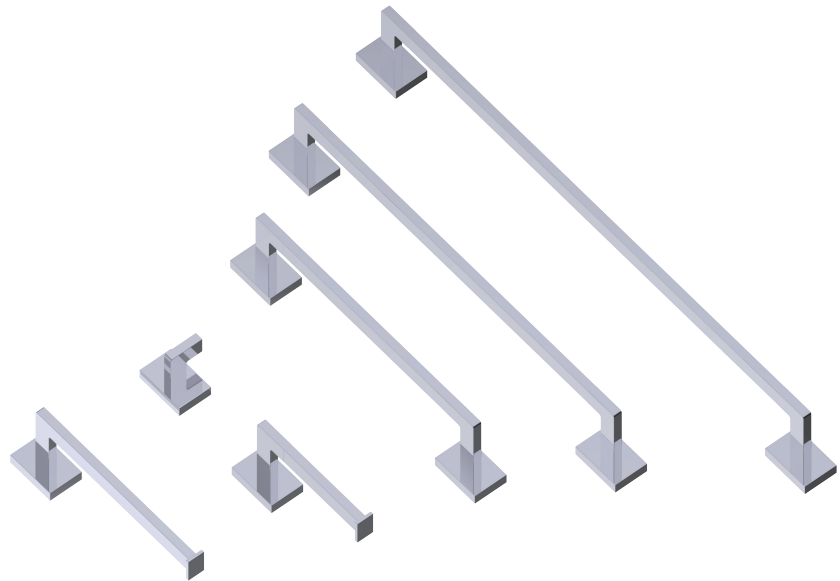

PRODUCT SPECIFICATION SHEET

HOUSTON SERIES

POLISHED CHROME (PC)

MATERIAL: ZINC
STAINLESS STEEL 304

KEY FEATURES: MODERN DESIGN
ZINC+STEEL COMPOSITION
CAST BACKINGS
WALL MOUNTED

AVAILABLE FINISHES:

- POLISHED CHROME (PC)
- BRUSHED NICKEL (BN)
- MATTE BLACK (MB)

| Product Code | Name | Finishes | Sizes (mm) | | | Sizes (Inche) | | |
|--------------|-------------------|----------|------------|-------|--------|---------------|-------|--------|
| | | | Length | Width | Height | Length | Width | Height |
| HOU-TB9 | HOU-9 Towel Bar | PC, MB | 289 | 40 | 85 | 11 3/8 | 1 5/8 | 3 3/8 |
| HOU-TB12 | HOU-12 Towel Bar | PC, MB | 365 | 40 | 85 | 14 3/8 | 1 5/8 | 3 3/8 |
| HOU-TB18 | HOU-18 Towel Bar | PC, MB | 517 | 40 | 85 | 20 3/8 | 1 5/8 | 3 3/8 |
| HOU-TB24 | HOU-24 Towel Bar | PC, MB | 670 | 40 | 85 | 26 3/8 | 1 5/8 | 3 3/8 |
| HOU-TB30 | HOU-30 Towel Bar | PC, MB | 822 | 40 | 85 | 32 3/8 | 1 5/8 | 3 3/8 |
| HOU-RH-1 | HOU-Robe Hook | PC, MB | 50 | 60 | 55 | 2 | 2 3/8 | 2 1/8 |
| HOU-TPEURO | HOU-Tissue Holder | PC, MB | 178 | 40 | 85 | 7 | 1 5/8 | 3 3/8 |
| HOU-TR | HOU-Towel Ring | PC, MB | 250 | 40 | 85 | 9 7/8 | 1 5/8 | 3 3/8 |

NOTE: Dimensions and specifications are subject to change without notice.

9"/12"/18"/24"/30" Towel Bar
HOU-TB9/TB12/TB18/TB24/TB30-PC

Robe Hook
HOU-RH-1-PC

Tissue Holder
HOU-TPEURO-PC

Towel Ring
HOU-TREURO-PC

1 3/8" [289mm] 14 3/8" [365mm] 20 3/8" [517mm] 26 3/8" [670mm] 32 3/8" [822mm]

9" [229mm] 12" [305mm] 18" [457mm] 24" [610mm] 30" [762mm]

2 3/8" [60mm] 2 1/8" [55mm]

NOTE: Dimensions and specifications are subject to change without notice.