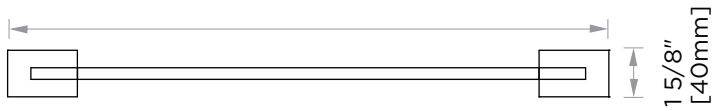

| Product Code | Name | Finishes | Sizes (mm) | | | Sizes (Inche) | | |
|--------------|-------------------|----------|------------|-------|--------|---------------|-------|--------|
| | | | Length | Width | Height | Length | Width | Height |
| HOU-TB9 | HOU-9 Towel Bar | PC, MB | 289 | 40 | 85 | 11 3/8 | 1 5/8 | 3 3/8 |
| HOU-TB12 | HOU-12 Towel Bar | PC, MB | 365 | 40 | 85 | 14 3/8 | 1 5/8 | 3 3/8 |
| HOU-TB18 | HOU-18 Towel Bar | PC, MB | 517 | 40 | 85 | 20 3/8 | 1 5/8 | 3 3/8 |
| HOU-TB24 | HOU-24 Towel Bar | PC, MB | 670 | 40 | 85 | 26 3/8 | 1 5/8 | 3 3/8 |
| HOU-TB30 | HOU-30 Towel Bar | PC, MB | 822 | 40 | 85 | 32 3/8 | 1 5/8 | 3 3/8 |
| HOU-RH-1 | HOU-Robe Hook | PC, MB | 50 | 60 | 55 | 2 | 2 3/8 | 2 1/8 |
| HOU-TPEURO | HOU-Tissue Holder | PC, MB | 178 | 40 | 85 | 7 | 1 5/8 | 3 3/8 |
| HOU-TR | HOU-Towel Ring | PC, MB | 250 | 40 | 85 | 9 7/8 | 1 5/8 | 3 3/8 |

NOTE: Dimensions and specifications are subject to change without notice.

9"/12"/18"/24"/30" Towel Bar
HOU-TB9/TB12/TB18/TB24/TB30-PC

Robe Hook
HOU-RH-1-PC

Tissue Holder
HOU-TPEURO-PC

Towel Ring
HOU-TREURO-PC

1 3/8" [289mm] 14 3/8" [365mm] 20 3/8" [517mm] 26 3/8" [670mm] 32 3/8" [822mm]

9" [229mm] 12" [305mm] 18" [457mm] 24" [610mm] 30" [762mm]

2 3/8" [60mm] 2 1/8" [55mm]

NOTE: Dimensions and specifications are subject to change without notice.