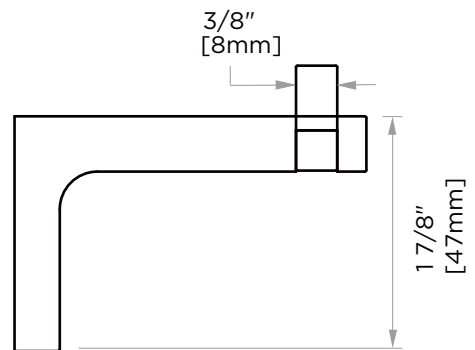

PRODUCT SPECIFICATION SHEET

**DALLAS DOUBLE
ROBE HOOK**

DAL-RH-2

PRODUCT NAME: DALLAS DOUBLE
ROBE HOOK

PRODUCT CODE: DAL-RH-2

MATERIAL: ZINC
STAINLESS STEEL 304

KEY FEATURES: MODERN DESIGN
ZINC+STEEL COMPOSITION
CAST BACKINGS
WALL MOUNTED

**AVAILABLE
FINISHES:**

POLISHED CHROME (PC)

NOTE: Dimensions and specifications are subject to change without notice.