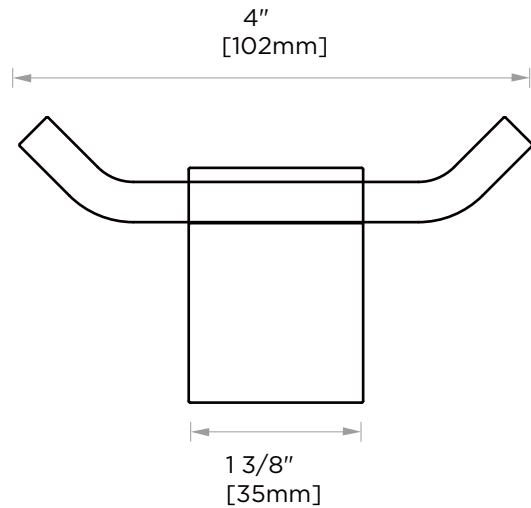

PRODUCT SPECIFICATION SHEET

**DALLAS DOUBLE
ROBE HOOK**

DAL-RH-2

PRODUCT NAME: DALLAS DOUBLE
ROBE HOOK

PRODUCT CODE: DAL-RH-2

MATERIAL: ZINC
STAINLESS STEEL 304

KEY FEATURES: MODERN DESIGN
ZINC+STEEL COMPOSITION
CAST BACKINGS
WALL MOUNTED

**AVAILABLE
FINISHES:**

POLISHED CHROME (PC)

NOTE: Dimensions and specifications are subject to change without notice.