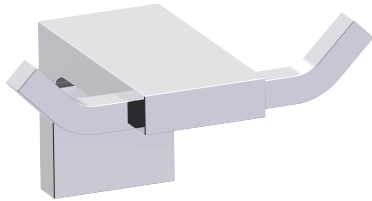

PRODUCT SPECIFICATION SHEET

**DALLAS DOUBLE
ROBE HOOK**

DAL-RH-2

PRODUCT NAME: DALLAS DOUBLE
ROBE HOOK

PRODUCT CODE: DAL-RH-2

MATERIAL: ZINC
STAINLESS STEEL 304

KEY FEATURES: MODERN DESIGN
ZINC+STEEL COMPOSITION
CAST BACKINGS
WALL MOUNTED

**AVAILABLE
FINISHES:**

POLISHED CHROME (PC)

NOTE: Dimensions and specifications are subject to change without notice.