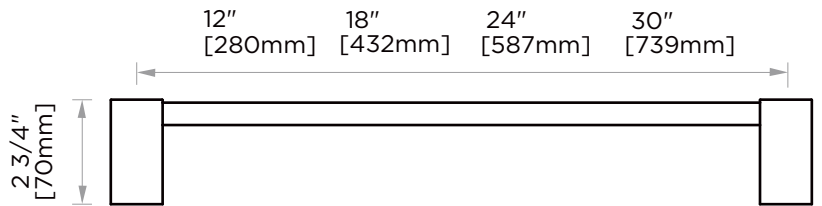

PRODUCT SPECIFICATION SHEET

**DALLAS TOWEL BAR**

- 12" DAL-TB12
- 18" DAL-TB18
- 24" DAL-TB24
- 30" DAL-TB30

**PRODUCT NAME:** DALLAS TOWEL BAR

**PRODUCT CODE:**  
 12" DAL-TB12  
 18" DAL-TB18  
 24" DAL-TB24  
 30" DAL-TB30

**MATERIAL:**  
 ZINC  
 STAINLESS STEEL 304

**KEY FEATURES:**  
 MODERN DESIGN  
 ZINC+STEEL COMPOSITION  
 CAST BACKINGS  
 WALL MOUNTED

**AVAILABLE FINISHES:**

POLISHED CHROME (PC)

NOTE: Dimensions and specifications are subject to change without notice.