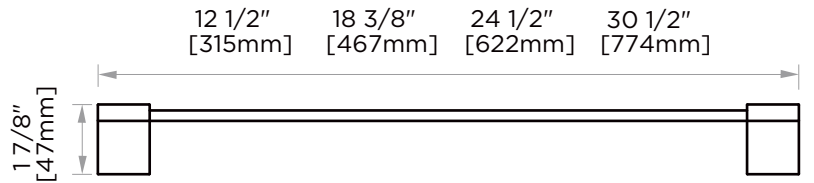

PRODUCT SPECIFICATION SHEET

**DALLAS TOWEL BAR**

- 12" DAL-TB12
- 18" DAL-TB18
- 24" DAL-TB24
- 30" DAL-TB30

**PRODUCT NAME:** DALLAS TOWEL BAR

**PRODUCT CODE:**  
 12" DAL-TB12  
 18" DAL-TB18  
 24" DAL-TB24  
 30" DAL-TB30

**MATERIAL:**  
 ZINC  
 STAINLESS STEEL 304

**KEY FEATURES:**  
 MODERN DESIGN  
 ZINC+STEEL COMPOSITION  
 CAST BACKINGS  
 WALL MOUNTED

**AVAILABLE FINISHES:**

POLISHED CHROME (PC)

NOTE: Dimensions and specifications are subject to change without notice.