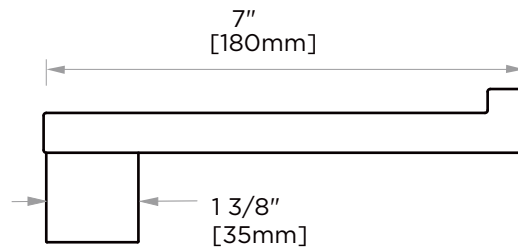

PRODUCT SPECIFICATION SHEET

DALLAS TOILET PAPER HOLDER

DAL-TPEURO

PRODUCT NAME: DALLAS TOILET PAPER HOLDER

PRODUCT CODE: DAL-TPEURO

MATERIAL: ZINC
STAINLESS STEEL 304

KEY FEATURES: MODERN DESIGN
ZINC+STEEL COMPOSITION
CAST BACKINGS
WALL MOUNTED

**AVAILABLE
FINISHES:**

POLISHED CHROME (PC)

NOTE: Dimensions and specifications are subject to change without notice.