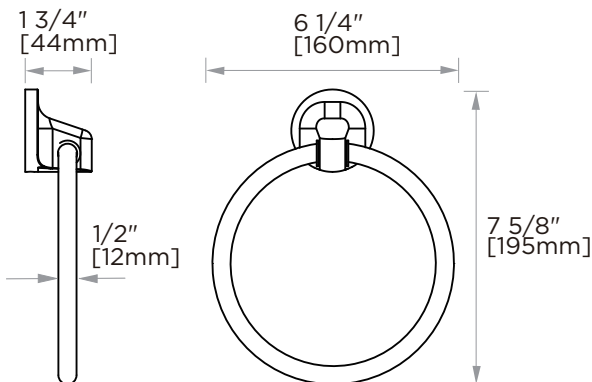

Product Code	Name	Finishes	Sizes (mm)			Sizes (Inche)		
			Length	Width	Height	Length	Width	Height
MSN-TB12	MSN-12 Towel Bar	PC	380	78	55	15	3 1/8	2 1/8
MSN-TB18	MSN-18 Towel Bar	PC	532	78	55	21	3 1/8	2 1/8
MSN-TB24	MSN-24 Towel Bar	PC	685	78	55	27	3 1/8	2 1/8
MSN-TB30	MSN-30 Towel Bar	PC	837	78	55	33	3 1/8	2 1/8
MSN-RH-1	MSN-Robe Hook	PC	55	44	55	1 5/8	2 3/8	2 1/8
MSN-RH-2A	MSN-Double Robe Hook	PC	62	45	65	2 1/2	1 3/4	2 1/2
MSN-TPDROP	MSN-Toilet Paper Holder	PC	156	44	125	6 1/8	1 3/4	5
MSN-DBLPOST	MSN-Toilet Paper Holder	PC	243	78	55	9 5/8	3 1/8	2 1/8
MSN-TRRD	MSN-Towel Ring	PC	160	44	195	6 1/4	1 3/4	7 5/8

NOTE: Dimensions and specifications are subject to change without notice.

12"/18"/24"/30" Towel Bar
MSN-TB12/TB18/TB24/TB30-PC

Robe Hook
MSN-RH-1-PC

Double Robe Hook
MSN-RH-2A-PC

Tissue Holder
MSN-TPDROP-PC

Tissue Holder
MSN-DBLPOST-PC

Towel Ring
MSN-TRRD-PC

NOTE: Dimensions and specifications are subject to change without notice.

12"/18"/24"/30" Towel Bar
MSN-TB12/TB18/TB24/TB30-PC

Robe Hook
MSN-RH-1-PC

Double Robe Hook
MSN-RH-2A-PC

Tissue Holder
MSN-TPDROP-PC

Tissue Holder
MSN-DBLPOST-PC

Towel Ring
MSN-TRRD-PC

NOTE: Dimensions and specifications are subject to change without notice.