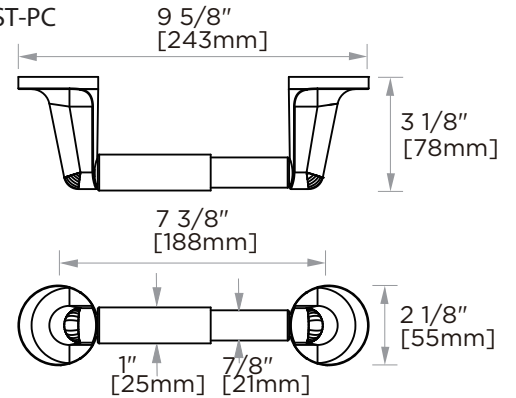

Product Code	Name	Finishes	Sizes (mm)			Sizes (Inche)		
			Length	Width	Height	Length	Width	Height
MSN-TB12	MSN-12 Towel Bar	PC	380	78	55	15	3 1/8	2 1/8
MSN-TB18	MSN-18 Towel Bar	PC	532	78	55	21	3 1/8	2 1/8
MSN-TB24	MSN-24 Towel Bar	PC	685	78	55	27	3 1/8	2 1/8
MSN-TB30	MSN-30 Towel Bar	PC	837	78	55	33	3 1/8	2 1/8
MSN-RH-1	MSN-Robe Hook	PC	55	44	55	1 5/8	2 3/8	2 1/8
MSN-RH-2A	MSN-Double Robe Hook	PC	62	45	65	2 1/2	1 3/4	2 1/2
MSN-TPDROP	MSN-Toilet Paper Holder	PC	156	44	125	6 1/8	1 3/4	5
MSN-DBLPOST	MSN-Toilet Paper Holder	PC	243	78	55	9 5/8	3 1/8	2 1/8
MSN-TRRD	MSN-Towel Ring	PC	160	44	195	6 1/4	1 3/4	7 5/8

NOTE: Dimensions and specifications are subject to change without notice.

12"/18"/24"/30" Towel Bar
MSN-TB12/TB18/TB24/TB30-PC

Robe Hook
MSN-RH-1-PC

Double Robe Hook
MSN-RH-2A-PC

Tissue Holder
MSN-TPDROP-PC

Tissue Holder
MSN-DBLPOST-PC

Towel Ring
MSN-TRRD-PC

NOTE: Dimensions and specifications are subject to change without notice.

12"/18"/24"/30" Towel Bar
MSN-TB12/TB18/TB24/TB30-PC

Robe Hook
MSN-RH-1-PC

Double Robe Hook
MSN-RH-2A-PC

Tissue Holder
MSN-TPDROP-PC

Tissue Holder
MSN-DBLPOST-PC

Towel Ring
MSN-TRRD-PC

NOTE: Dimensions and specifications are subject to change without notice.