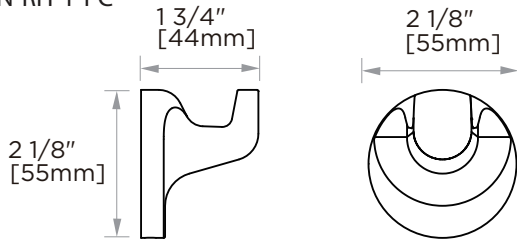

Product Code	Name	Finishes	Sizes (mm)			Sizes (Inche)		
			Length	Width	Height	Length	Width	Height
MSN-TB12	MSN-12 Towel Bar	PC	380	78	55	15	3 1/8	2 1/8
MSN-TB18	MSN-18 Towel Bar	PC	532	78	55	21	3 1/8	2 1/8
MSN-TB24	MSN-24 Towel Bar	PC	685	78	55	27	3 1/8	2 1/8
MSN-TB30	MSN-30 Towel Bar	PC	837	78	55	33	3 1/8	2 1/8
MSN-RH-1	MSN-Robe Hook	PC	55	44	55	1 5/8	2 3/8	2 1/8
MSN-RH-2A	MSN-Double Robe Hook	PC	62	45	65	2 1/2	1 3/4	2 1/2
MSN-TPDROP	MSN-Toilet Paper Holder	PC	156	44	125	6 1/8	1 3/4	5
MSN-DBLPOST	MSN-Toilet Paper Holder	PC	243	78	55	9 5/8	3 1/8	2 1/8
MSN-TRRD	MSN-Towel Ring	PC	160	44	195	6 1/4	1 3/4	7 5/8

NOTE: Dimensions and specifications are subject to change without notice.

12"/18"/24"/30" Towel Bar
MSN-TB12/TB18/TB24/TB30-PC

Robe Hook
MSN-RH-1-PC

Double Robe Hook
MSN-RH-2A-PC

Tissue Holder
MSN-TPDROP-PC

Tissue Holder
MSN-DBLPOST-PC

Towel Ring
MSN-TRRD-PC

NOTE: Dimensions and specifications are subject to change without notice.

12"/18"/24"/30" Towel Bar
MSN-TB12/TB18/TB24/TB30-PC

Robe Hook
MSN-RH-1-PC

Double Robe Hook
MSN-RH-2A-PC

Tissue Holder
MSN-TPDROP-PC

Tissue Holder
MSN-DBLPOST-PC

Towel Ring
MSN-TRRD-PC

NOTE: Dimensions and specifications are subject to change without notice.