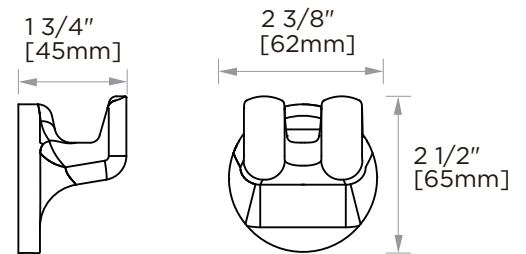

Product Code	Name	Finishes	Sizes (mm)			Sizes (Inche)		
			Length	Width	Height	Length	Width	Height
MSN-TB12	MSN-12 Towel Bar	PC	380	78	55	15	3 1/8	2 1/8
MSN-TB18	MSN-18 Towel Bar	PC	532	78	55	21	3 1/8	2 1/8
MSN-TB24	MSN-24 Towel Bar	PC	685	78	55	27	3 1/8	2 1/8
MSN-TB30	MSN-30 Towel Bar	PC	837	78	55	33	3 1/8	2 1/8
MSN-RH-1	MSN-Robe Hook	PC	55	44	55	1 5/8	2 3/8	2 1/8
MSN-RH-2A	MSN-Double Robe Hook	PC	62	45	65	2 1/2	1 3/4	2 1/2
MSN-TPDROP	MSN-Toilet Paper Holder	PC	156	44	125	6 1/8	1 3/4	5
MSN-DBLPOST	MSN-Toilet Paper Holder	PC	243	78	55	9 5/8	3 1/8	2 1/8
MSN-TRRD	MSN-Towel Ring	PC	160	44	195	6 1/4	1 3/4	7 5/8

NOTE: Dimensions and specifications are subject to change without notice.

12"/18"/24"/30" Towel Bar
MSN-TB12/TB18/TB24/TB30-PC

Robe Hook
MSN-RH-1-PC

Double Robe Hook
MSN-RH-2A-PC

Tissue Holder
MSN-TPDROP-PC

Tissue Holder
MSN-DBLPOST-PC

Towel Ring
MSN-TRRD-PC

NOTE: Dimensions and specifications are subject to change without notice.

12"/18"/24"/30" Towel Bar
MSN-TB12/TB18/TB24/TB30-PC

Robe Hook
MSN-RH-1-PC

Double Robe Hook
MSN-RH-2A-PC

Tissue Holder
MSN-TPDROP-PC

Tissue Holder
MSN-DBLPOST-PC

Towel Ring
MSN-TRRD-PC

NOTE: Dimensions and specifications are subject to change without notice.