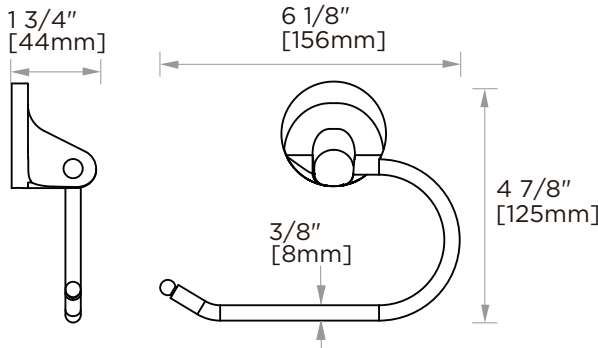

Product Code	Name	Finishes	Sizes (mm)			Sizes (Inche)		
			Length	Width	Height	Length	Width	Height
MSN-TB12	MSN-12 Towel Bar	PC	380	78	55	15	3 1/8	2 1/8
MSN-TB18	MSN-18 Towel Bar	PC	532	78	55	21	3 1/8	2 1/8
MSN-TB24	MSN-24 Towel Bar	PC	685	78	55	27	3 1/8	2 1/8
MSN-TB30	MSN-30 Towel Bar	PC	837	78	55	33	3 1/8	2 1/8
MSN-RH-1	MSN-Robe Hook	PC	55	44	55	1 5/8	2 3/8	2 1/8
MSN-RH-2A	MSN-Double Robe Hook	PC	62	45	65	2 1/2	1 3/4	2 1/2
MSN-TPDROP	MSN-Toilet Paper Holder	PC	156	44	125	6 1/8	1 3/4	5
MSN-DBLPOST	MSN-Toilet Paper Holder	PC	243	78	55	9 5/8	3 1/8	2 1/8
MSN-TRRD	MSN-Towel Ring	PC	160	44	195	6 1/4	1 3/4	7 5/8

NOTE: Dimensions and specifications are subject to change without notice.

12"/18"/24"/30" Towel Bar
MSN-TB12/TB18/TB24/TB30-PC

Robe Hook
MSN-RH-1-PC

Double Robe Hook
MSN-RH-2A-PC

Tissue Holder
MSN-TPDROP-PC

Tissue Holder
MSN-DBLPOST-PC

Towel Ring
MSN-TRRD-PC

NOTE: Dimensions and specifications are subject to change without notice.

12"/18"/24"/30" Towel Bar
MSN-TB12/TB18/TB24/TB30-PC

Robe Hook
MSN-RH-1-PC

Double Robe Hook
MSN-RH-2A-PC

Tissue Holder
MSN-TPDROP-PC

Tissue Holder
MSN-DBLPOST-PC

Towel Ring
MSN-TRRD-PC

NOTE: Dimensions and specifications are subject to change without notice.