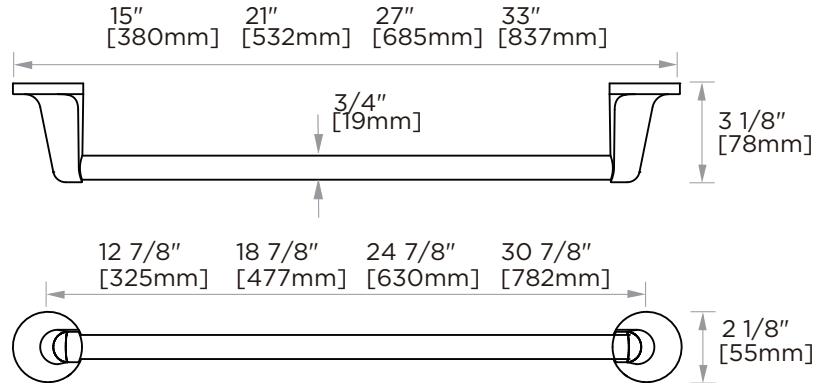

Product Code	Name	Finishes	Sizes (mm)			Sizes (Inche)		
			Length	Width	Height	Length	Width	Height
MSN-TB12	MSN-12 Towel Bar	PC	380	78	55	15	3 1/8	2 1/8
MSN-TB18	MSN-18 Towel Bar	PC	532	78	55	21	3 1/8	2 1/8
MSN-TB24	MSN-24 Towel Bar	PC	685	78	55	27	3 1/8	2 1/8
MSN-TB30	MSN-30 Towel Bar	PC	837	78	55	33	3 1/8	2 1/8
MSN-RH-1	MSN-Robe Hook	PC	55	44	55	1 5/8	2 3/8	2 1/8
MSN-RH-2A	MSN-Double Robe Hook	PC	62	45	65	2 1/2	1 3/4	2 1/2
MSN-TPDROP	MSN-Toilet Paper Holder	PC	156	44	125	6 1/8	1 3/4	5
MSN-DBLPOST	MSN-Toilet Paper Holder	PC	243	78	55	9 5/8	3 1/8	2 1/8
MSN-TRRD	MSN-Towel Ring	PC	160	44	195	6 1/4	1 3/4	7 5/8

NOTE: Dimensions and specifications are subject to change without notice.

12"/18"/24"/30" Towel Bar
MSN-TB12/TB18/TB24/TB30-PC

Robe Hook
MSN-RH-1-PC

Double Robe Hook
MSN-RH-2A-PC

Tissue Holder
MSN-TPDROP-PC

Tissue Holder
MSN-DBLPOST-PC

Towel Ring
MSN-TRRD-PC

NOTE: Dimensions and specifications are subject to change without notice.

12"/18"/24"/30" Towel Bar
MSN-TB12/TB18/TB24/TB30-PC

Robe Hook
MSN-RH-1-PC

Double Robe Hook
MSN-RH-2A-PC

Tissue Holder
MSN-TPDROP-PC

Tissue Holder
MSN-DBLPOST-PC

Towel Ring
MSN-TRRD-PC

NOTE: Dimensions and specifications are subject to change without notice.