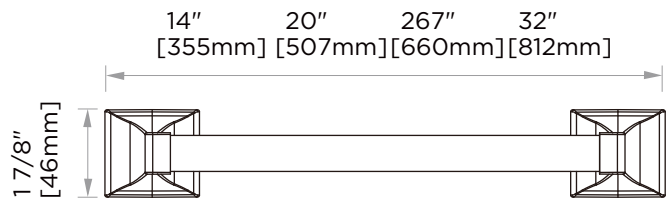

NOTE: Dimensions and specifications are subject to change without notice.