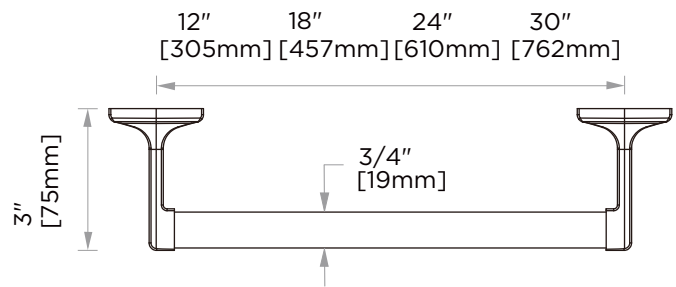

PRODUCT SPECIFICATION SHEET

MANOR TOWEL BAR

- 12" MAN-TB12
- 18" MAN-TB18
- 24" MAN-TB24
- 30" MAN-TB30

PRODUCT NAME: MANOR TOWEL BAR

PRODUCT CODE:

- 12" MAN-TB12
- 18" MAN-TB18
- 24" MAN-TB24
- 30" MAN-TB30

MATERIAL: ZINC
STAINLESS STEEL 304

KEY FEATURES: MODERN DESIGN
ZINC+STEEL COMPOSITION
CAST BACKINGS
WALL MOUNTED

AVAILABLE FINISHES:

POLISHED CHROME (PC)

NOTE: Dimensions and specifications are subject to change without notice.