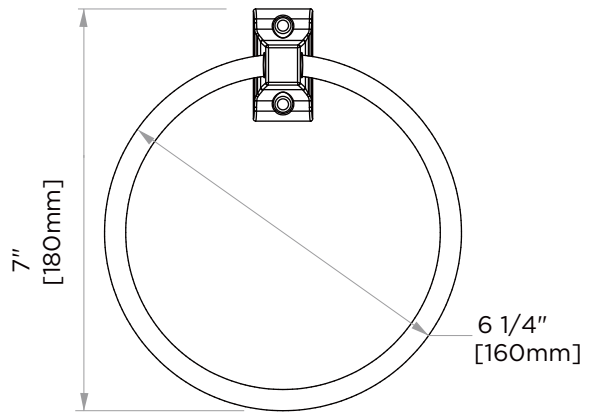

PRODUCT SPECIFICATION SHEET

MANOR TOWEL RING

MAN-TRRD

PRODUCT NAME: MANOR TOWEL RING

PRODUCT CODE: MAN-TRRD

MATERIAL: ZINC
STAINLESS STEEL 304

KEY FEATURES: MODERN DESIGN
ZINC+STEEL COMPOSITION
CAST BACKINGS
WALL MOUNTED

**AVAILABLE
FINISHES:**

POLISHED CHROME (PC)

1 5/8"
[42mm]

NOTE: Dimensions and specifications are subject to change without notice.