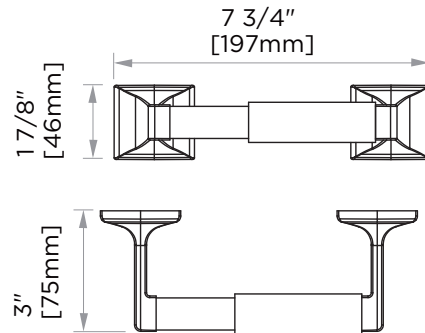

Product Code	Name	Finishes	Sizes (mm)			Sizes (Inche)		
			Length	Width	Height	Length	Width	Height
MAN-TB12	MAN-12 Towel Bar	PC	355	75	46	14	3	1 7/8
MAN-TB18	MAN-18 Towel Bar	PC	507	75	46	20	3	1 7/8
MAN-TB24	MAN-24 Towel Bar	PC	660	75	46	26	3	1 7/8
MAN-TB30	MAN-30 Towel Bar	PC	812	75	46	32	3	1 7/8
MAN-RH-2A	MAN-Double Robe Hook	PC	65	37	39	2 1/2	1 3/8	1 1/2
MAN-DBLPOST	MAN-Toilet Paper Holder	PC	197	75	46	7 3/4	3	1 7/8
MAN-TRRD	MAN-Towel Ring	PC	160	180	42	6 1/4	7	1 7/8

NOTE: Dimensions and specifications are subject to change without notice.

12"/18"/24"/30" Towel Bar
MAN-TB12/18/24/30-PC

Toilet Paper Holder
MAN-DBLPOST-PC

Double Robe Hook
MAN-RH-2-PC

Towel Ring
MAN-TRRD-PC

12"/18"/24"/30" Towel Bar
MAN-TB12/18/24/30

Toilet Paper Holder
MAN-DBLPOST

Double Robe Hook
MAN-RH-2

Towel Ring
MAN-TRRD

NOTE: Dimensions and specifications are subject to change without notice.