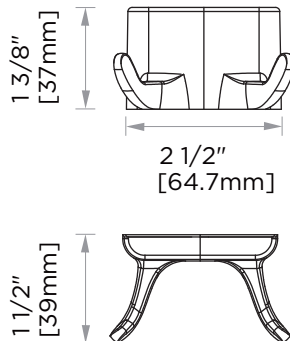

Product Code	Name	Finishes	Sizes (mm)			Sizes (Inche)		
			Length	Width	Height	Length	Width	Height
MAN-TB12	MAN-12 Towel Bar	PC	355	75	46	14	3	1 7/8
MAN-TB18	MAN-18 Towel Bar	PC	507	75	46	20	3	1 7/8
MAN-TB24	MAN-24 Towel Bar	PC	660	75	46	26	3	1 7/8
MAN-TB30	MAN-30 Towel Bar	PC	812	75	46	32	3	1 7/8
MAN-RH-2A	MAN-Double Robe Hook	PC	65	37	39	2 1/2	1 3/8	1 1/2
MAN-DBLPOST	MAN-Toilet Paper Holder	PC	197	75	46	7 3/4	3	1 7/8
MAN-TRRD	MAN-Towel Ring	PC	160	180	42	6 1/4	7	1 7/8

NOTE: Dimensions and specifications are subject to change without notice.

12"/18"/24"/30" Towel Bar
MAN-TB12/18/24/30-PC

Toilet Paper Holder
MAN-DBLPOST-PC

Double Robe Hook
MAN-RH-2-PC

Towel Ring
MAN-TRRD-PC

12"/18"/24"/30" Towel Bar
MAN-TB12/18/24/30

Toilet Paper Holder
MAN-DBLPOST

Double Robe Hook
MAN-RH-2

Towel Ring
MAN-TRRD

NOTE: Dimensions and specifications are subject to change without notice.