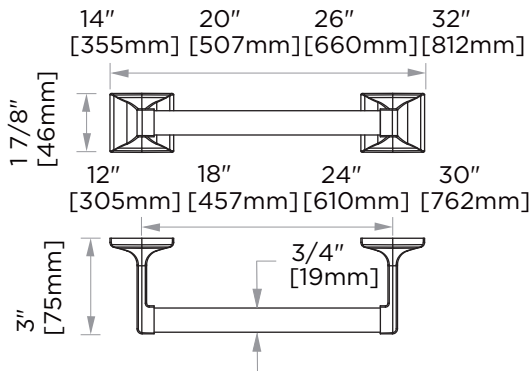

Product Code	Name	Finishes	Sizes (mm)			Sizes (Inche)		
			Length	Width	Height	Length	Width	Height
MAN-TB12	MAN-12 Towel Bar	PC	355	75	46	14	3	1 7/8
MAN-TB18	MAN-18 Towel Bar	PC	507	75	46	20	3	1 7/8
MAN-TB24	MAN-24 Towel Bar	PC	660	75	46	26	3	1 7/8
MAN-TB30	MAN-30 Towel Bar	PC	812	75	46	32	3	1 7/8
MAN-RH-2A	MAN-Double Robe Hook	PC	65	37	39	2 1/2	1 3/8	1 1/2
MAN-DBLPOST	MAN-Toilet Paper Holder	PC	197	75	46	7 3/4	3	1 7/8
MAN-TRRD	MAN-Towel Ring	PC	160	180	42	6 1/4	7	1 7/8

NOTE: Dimensions and specifications are subject to change without notice.

12"/18"/24"/30" Towel Bar
MAN-TB12/18/24/30-PC

Toilet Paper Holder
MAN-DBLPOST-PC

Double Robe Hook
MAN-RH-2-PC

Towel Ring
MAN-TRRD-PC

12"/18"/24"/30" Towel Bar
MAN-TB12/18/24/30

Toilet Paper Holder
MAN-DBLPOST

Double Robe Hook
MAN-RH-2

Towel Ring
MAN-TRRD

NOTE: Dimensions and specifications are subject to change without notice.