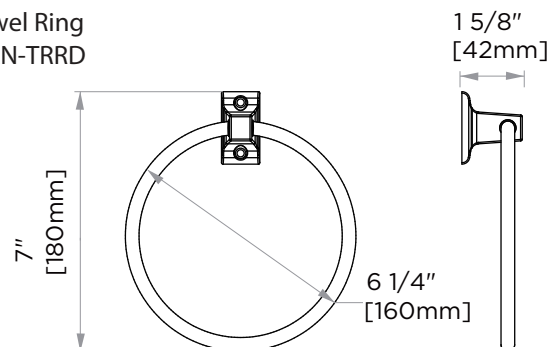

Product Code	Name	Finishes	Sizes (mm)			Sizes (Inche)		
			Length	Width	Height	Length	Width	Height
MAN-TB12	MAN-12 Towel Bar	PC	355	75	46	14	3	1 7/8
MAN-TB18	MAN-18 Towel Bar	PC	507	75	46	20	3	1 7/8
MAN-TB24	MAN-24 Towel Bar	PC	660	75	46	26	3	1 7/8
MAN-TB30	MAN-30 Towel Bar	PC	812	75	46	32	3	1 7/8
MAN-RH-2A	MAN-Double Robe Hook	PC	65	37	39	2 1/2	1 3/8	1 1/2
MAN-DBLPOST	MAN-Toilet Paper Holder	PC	197	75	46	7 3/4	3	1 7/8
MAN-TRRD	MAN-Towel Ring	PC	160	180	42	6 1/4	7	1 7/8

NOTE: Dimensions and specifications are subject to change without notice.

12"/18"/24"/30" Towel Bar
MAN-TB12/18/24/30-PC

Toilet Paper Holder
MAN-DBLPOST-PC

Double Robe Hook
MAN-RH-2-PC

Towel Ring
MAN-TRRD-PC

12"/18"/24"/30" Towel Bar
MAN-TB12/18/24/30

Toilet Paper Holder
MAN-DBLPOST

Double Robe Hook
MAN-RH-2

Towel Ring
MAN-TRRD

NOTE: Dimensions and specifications are subject to change without notice.