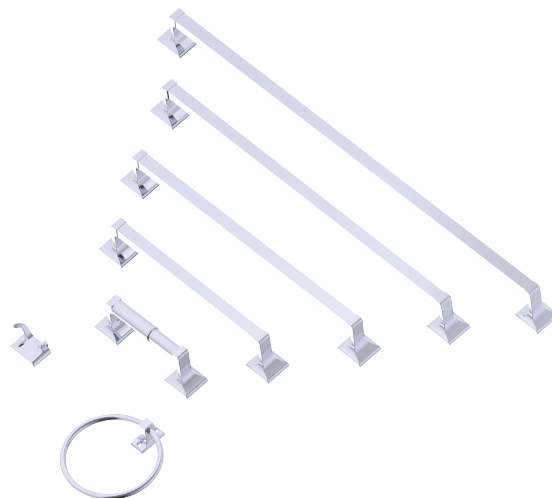

PRODUCT SPECIFICATION SHEET

MANOR SERIES

POLISHED CHROME (PC)

MATERIAL: ZINC
STAINLESS STEEL 304

KEY FEATURES: MODERN DESIGN
ZINC+STEEL COMPOSITION
CAST BACKINGS
WALL MOUNTED

AVAILABLE FINISHES: POLISHED CHROME (PC)

Product Code	Name	Finishes	Sizes (mm)			Sizes (Inche)		
			Length	Width	Height	Length	Width	Height
MAN-TB12	MAN-12 Towel Bar	PC	355	75	46	14	3	1 7/8
MAN-TB18	MAN-18 Towel Bar	PC	507	75	46	20	3	1 7/8
MAN-TB24	MAN-24 Towel Bar	PC	660	75	46	26	3	1 7/8
MAN-TB30	MAN-30 Towel Bar	PC	812	75	46	32	3	1 7/8
MAN-RH-2A	MAN-Double Robe Hook	PC	65	37	39	2 1/2	1 3/8	1 1/2
MAN-DBLPOST	MAN-Toilet Paper Holder	PC	197	75	46	7 3/4	3	1 7/8
MAN-TRRD	MAN-Towel Ring	PC	160	180	42	6 1/4	7	1 7/8

NOTE: Dimensions and specifications are subject to change without notice.

12"/18"/24"/30" Towel Bar
MAN-TB12/18/24/30-PC

Toilet Paper Holder
MAN-DBLPOST-PC

Double Robe Hook
MAN-RH-2-PC

Towel Ring
MAN-TRRD-PC

12"/18"/24"/30" Towel Bar
MAN-TB12/18/24/30

Toilet Paper Holder
MAN-DBLPOST

Double Robe Hook
MAN-RH-2

Towel Ring
MAN-TRRD

NOTE: Dimensions and specifications are subject to change without notice.