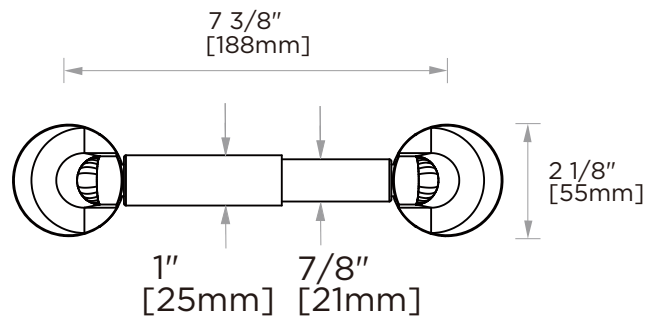

PRODUCT SPECIFICATION SHEET

**MADISON TOILET PAPER
HOLDER**

MSN-DBLPOST

PRODUCT NAME: MADISON TOILET PAPER HOLDER

PRODUCT CODE: MSN-DBLPOST

MATERIAL: ZINC
STAINLESS STEEL 304

KEY FEATURES: MODERN DESIGN
ZINC+STEEL COMPOSITION
CAST BACKINGS
WALL MOUNTED

**AVAILABLE
FINISHES:**

● POLISHED CHROME (PC)

NOTE: Dimensions and specifications are subject to change without notice.