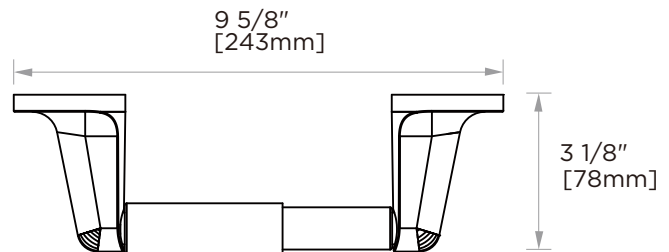

PRODUCT SPECIFICATION SHEET

**MADISON TOILET PAPER
HOLDER**

MSN-DBLPOST

PRODUCT NAME: MADISON TOILET PAPER HOLDER

PRODUCT CODE: MSN-DBLPOST

MATERIAL: ZINC
STAINLESS STEEL 304

KEY FEATURES: MODERN DESIGN
ZINC+STEEL COMPOSITION
CAST BACKINGS
WALL MOUNTED

**AVAILABLE
FINISHES:**

● POLISHED CHROME (PC)

NOTE: Dimensions and specifications are subject to change without notice.