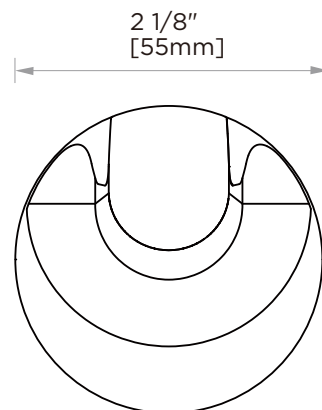

NOTE: Dimensions and specifications are subject to change without notice.