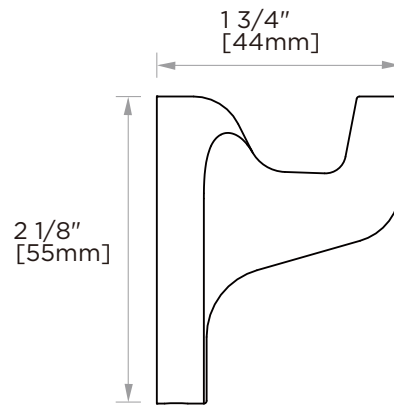

# MADISON ROBE HOOK

MSN-RH-1

**PRODUCT NAME:** MADISON ROBE HOOK

**PRODUCT CODE:** MSN-RH-1

**MATERIAL:** ZINC  
STAINLESS STEEL 304

**KEY FEATURES:** MODERN DESIGN  
ZINC+STEEL COMPOSITION  
CAST BACKINGS  
WALL MOUNTED

**AVAILABLE  
FINISHES:**

POLISHED CHROME (PC)

NOTE: Dimensions and specifications are subject to change without notice.