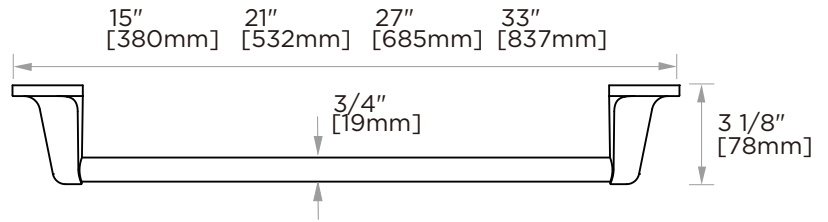

PRODUCT SPECIFICATION SHEET

MADISON TOWEL BAR

- 12" MSN-TB12
- 18" MSN-TB18
- 24" MSN-TB24
- 30" MSN-TB30

PRODUCT NAME: MADISON TOWEL BAR
12"/18"/24"/30"

PRODUCT CODE: 12" MSN-TB12
18" MSN-TB18
24" MSN-TB24
30" MSN-TB30

MATERIAL: ZINC
STAINLESS STEEL 304

KEY FEATURES: MODERN DESIGN
ZINC+STEEL COMPOSITION
CAST BACKINGS
WALL MOUNTED

AVAILABLE FINISHES:

- POLISHED CHROME (PC)

NOTE: Dimensions and specifications are subject to change without notice.