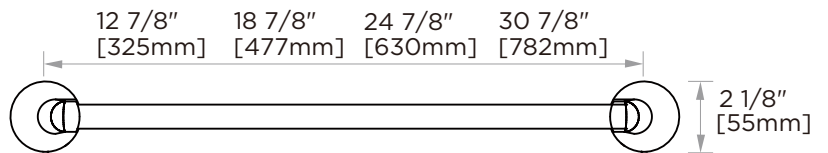

NOTE: Dimensions and specifications are subject to change without notice.