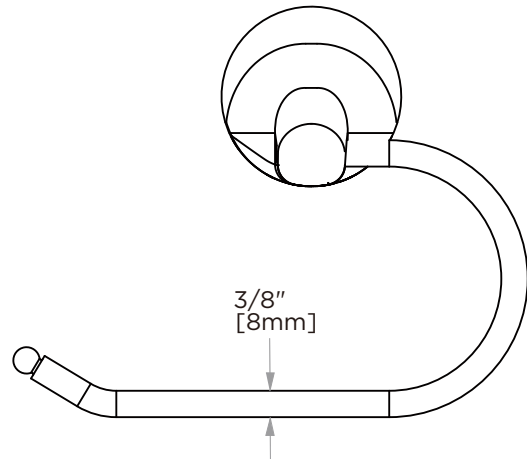

PRODUCT SPECIFICATION SHEET

**MADISON TOILET PAPER
HOLDER DROP**

MSN-TPDROP

PRODUCT NAME: MADISON TOILET PAPER HOLDER DROP

PRODUCT CODE: MSN-TPDROP

MATERIAL: ZINC
STAINLESS STEEL 304

KEY FEATURES: MODERN DESIGN
ZINC+STEEL COMPOSITION
CAST BACKINGS
WALL MOUNTED

**AVAILABLE
FINISHES:**

POLISHED CHROME (PC)

1 3/4"
[44mm]

6 1/8"
[156mm]

4 7/8"
[125mm]

3/8"
[8mm]

NOTE: Dimensions and specifications are subject to change without notice.